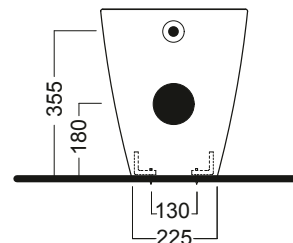

DESCRIPTION

Fusion Wall-Faced Toilet Pan

PRODUCT CODE

YXVD01

FEATURES

- Dimensions - W 355 x H 410 x D 540 mm
- Ceramic WC with universal outlet, complete with "S" trap converter and fixing elements. Back-to-wall installation. Can be combined with soft-close seat (Y1V101), also as a toilet package (FU001) with soft-close seat, in-wall cistern and flush plate.

TECHNICAL DRAWINGS

Top

Side

Back

NOTES

Drawing indicates the technical measurement only and is not a reflection of how the unit will look. Sizes are nominal only. All drawings in millimeters. Drawings not to scale.