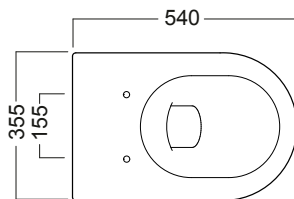

DESCRIPTION

Fusion Wall-Faced Toilet Pan

PRODUCT CODE

YXVD01

FEATURES

- Dimensions - W 355 x H 410 x D 540 mm
- Ceramic WC with universal outlet, complete with "S" trap converter and fixing elements. Back-to-wall installation. Can be combined with soft-close seat (Y1V101), also as a toilet package (FU001) with soft-close seat, in-wall cistern and flush plate.

TECHNICAL DRAWINGS

Top

Side

Back

NOTES

Drawing indicates the technical measurement only and is not a reflection of how the unit will look. Sizes are nominal only. All drawings in millimeters. Drawings not to scale.