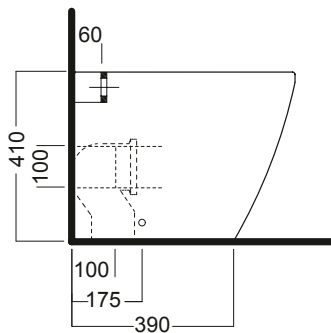

DESCRIPTION

Fusion Wall-Faced Toilet Pan

PRODUCT CODE

YXVD01

FEATURES

- Dimensions - W 355 x H 410 x D 540 mm
- Ceramic WC with universal outlet, complete with "S" trap converter and fixing elements. Back-to-wall installation. Can be combined with soft-close seat (Y1V101), also as a toilet package (FU001) with soft-close seat, in-wall cistern and flush plate.

TECHNICAL DRAWINGS

Top

Side

Back

NOTES

Drawing indicates the technical measurement only and is not a reflection of how the unit will look. Sizes are nominal only. All drawings in millimeters. Drawings not to scale.