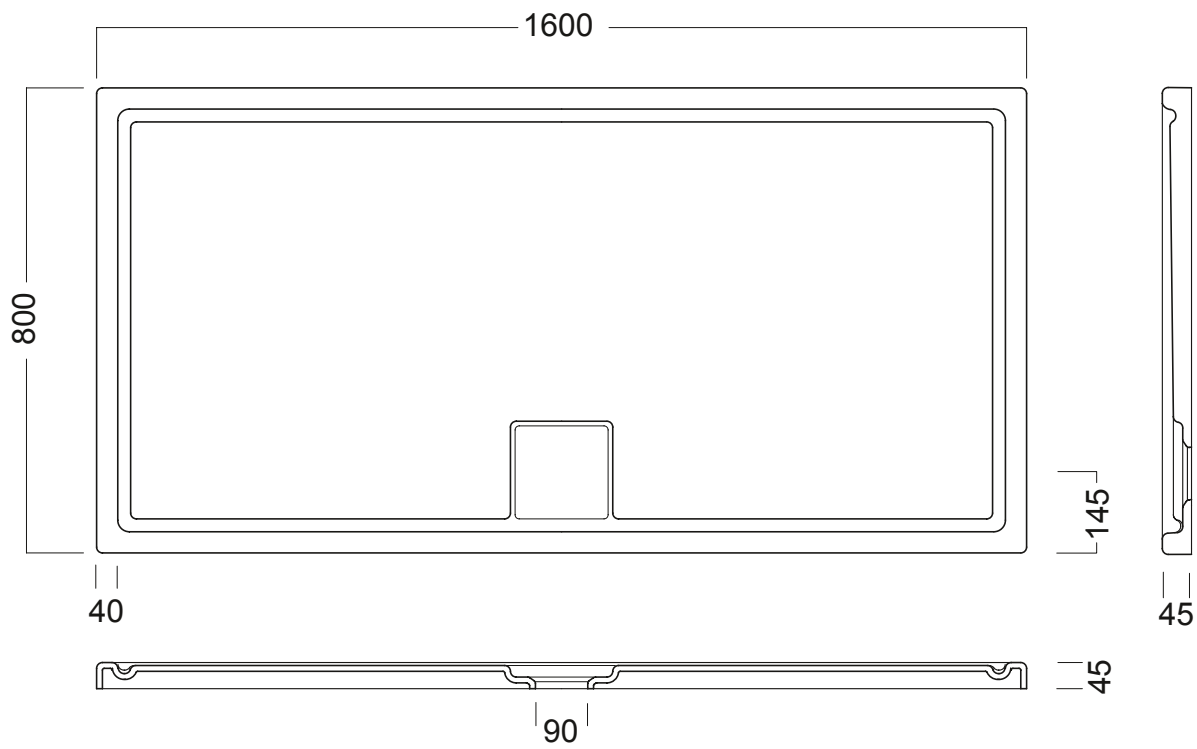

YXEX01- Leaf Shower Tray 160 x 80 - ceramic

Dimensions — W 1600mm x H 45mm x D 800mm

Feature

- + Ceramic shower tray featuring removable easycare 90 mm drain trap.
 - + Square-shaped drain cover. Flush-with-the-floor or floormounted installation.
 - + Assembly with drain trap on opposite side to wall, non-glazed side opposite drain trap.
 - + Siphon drainage not inclusive.
-

NB: Drawings indicate the technical measurements only and is not a reflection of how the unit will look.