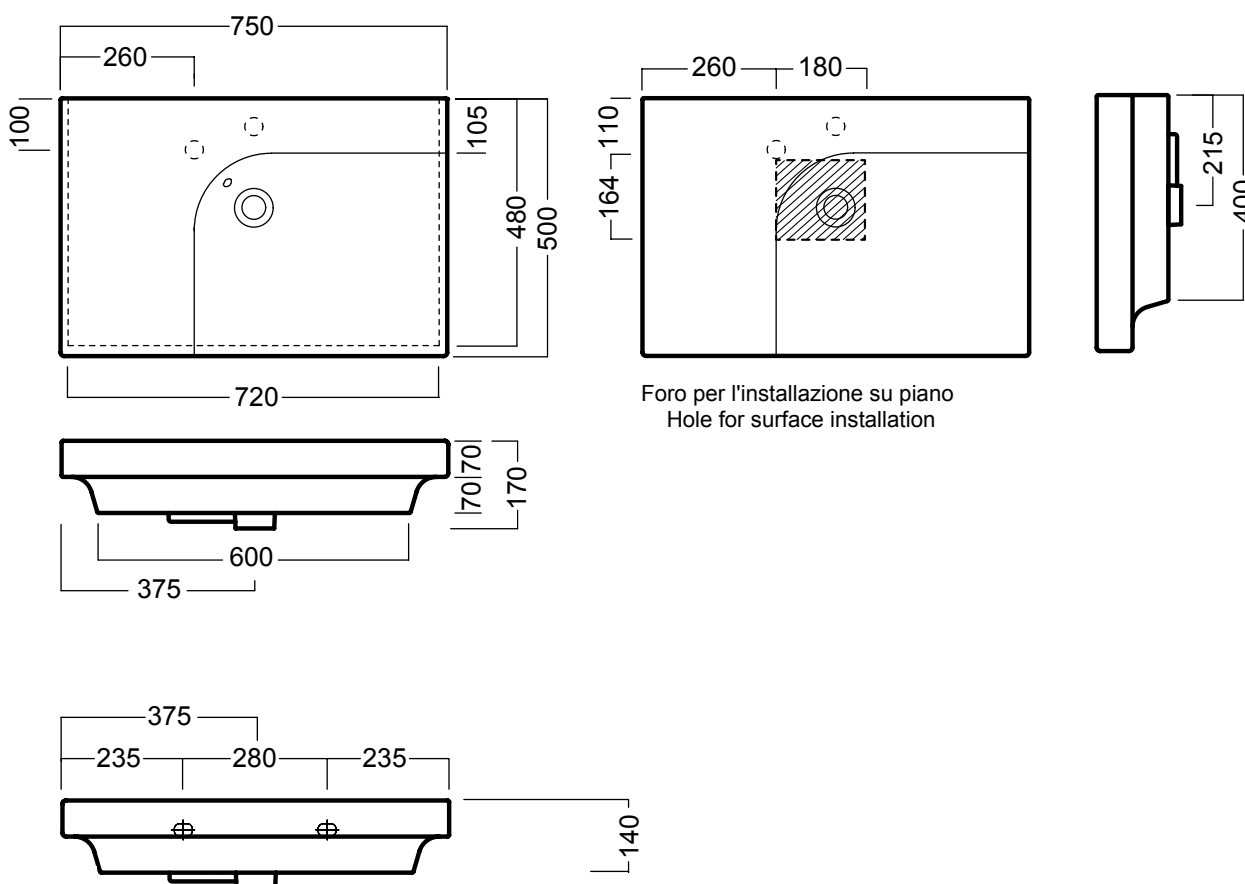

GRANDANGOLO

*Michel
César*

YOYD01 75 x 50 DX Right Hand Ceramic Basin
Dimensions – W 750 x H 170 x D 500mm

NOTES

Drawing indicates the technical measurement only and is not a reflection of how the unit will look. Sizes approximate. All drawings in millimeters.