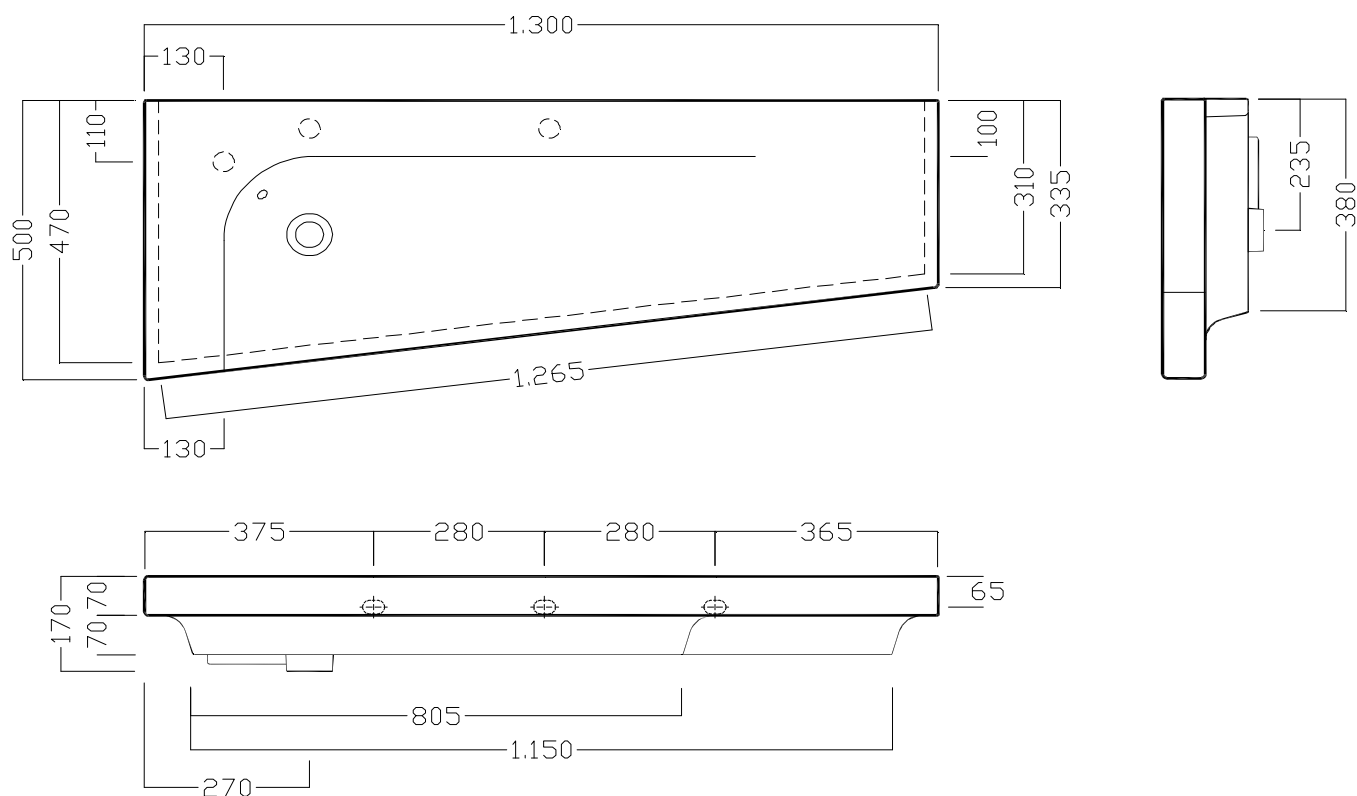

GRANDANGOLO

*Michel
César*

YOXT01 130 x 50 DX Tapered Right Hand Ceramic Basin
Dimensions – W 1300 x H 170 x D 500mm

NOTES

Drawing indicates the technical measurement only and is not a reflection of how the unit will look. Sizes approximate. All drawings in millimeters.