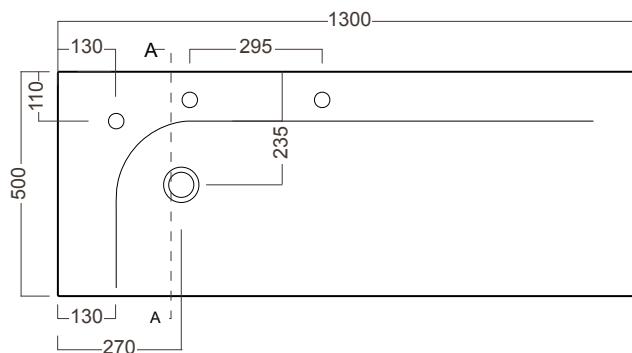

DESCRIPTION

Grandangolo 1300 x 500 DX Ceramic Basin (Left Shelf)

PRODUCT CODE

YOXS01

FEATURES

- Dimensions - W 1300 x H 170 x D 500mm
- Italian-made ceramic basin
- Please specify whether or not you require a tap hole – See basin technical drawings for tap hole options, and specify which holes you would like punched out.

TECHNICAL DRAWINGS

WASHBASIN BACK VIEW

SECTION AA: SIDE VIEW

WASHBASIN TOP VIEW

NOTES

Drawing indicates the technical measurement only and is not a reflection of how the unit will look. Sizes nominal. All drawings in millimeters. Drawings not to scale.