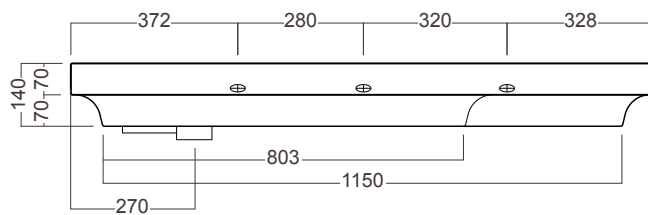

DESCRIPTION

Grandangolo 1300 x 500 DX Ceramic Basin (Left Shelf)

PRODUCT CODE

YOXS01

FEATURES

- Dimensions - W 1300 x H 170 x D 500mm
- Italian-made ceramic basin
- Please specify whether or not you require a tap hole – See basin technical drawings for tap hole options, and specify which holes you would like punched out.

TECHNICAL DRAWINGS

WASHBASIN BACK VIEW

SECTION AA: SIDE VIEW

WASHBASIN TOP VIEW

NOTES

Drawing indicates the technical measurement only and is not a reflection of how the unit will look. Sizes nominal. All drawings in millimeters. Drawings not to scale.