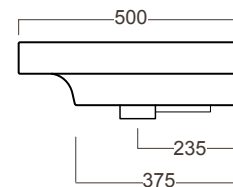

DESCRIPTION

Grandangolo 1300 x 500 DX Ceramic Basin (Left Shelf)

PRODUCT CODE

YOXS01

FEATURES

- Dimensions - W 1300 x H 170 x D 500mm
- Italian-made ceramic basin
- Please specify whether or not you require a tap hole – See basin technical drawings for tap hole options, and specify which holes you would like punched out.

TECHNICAL DRAWINGS

WASHBASIN BACK VIEW

SECTION AA: SIDE VIEW

WASHBASIN TOP VIEW

NOTES

Drawing indicates the technical measurement only and is not a reflection of how the unit will look. Sizes nominal. All drawings in millimeters. Drawings not to scale.