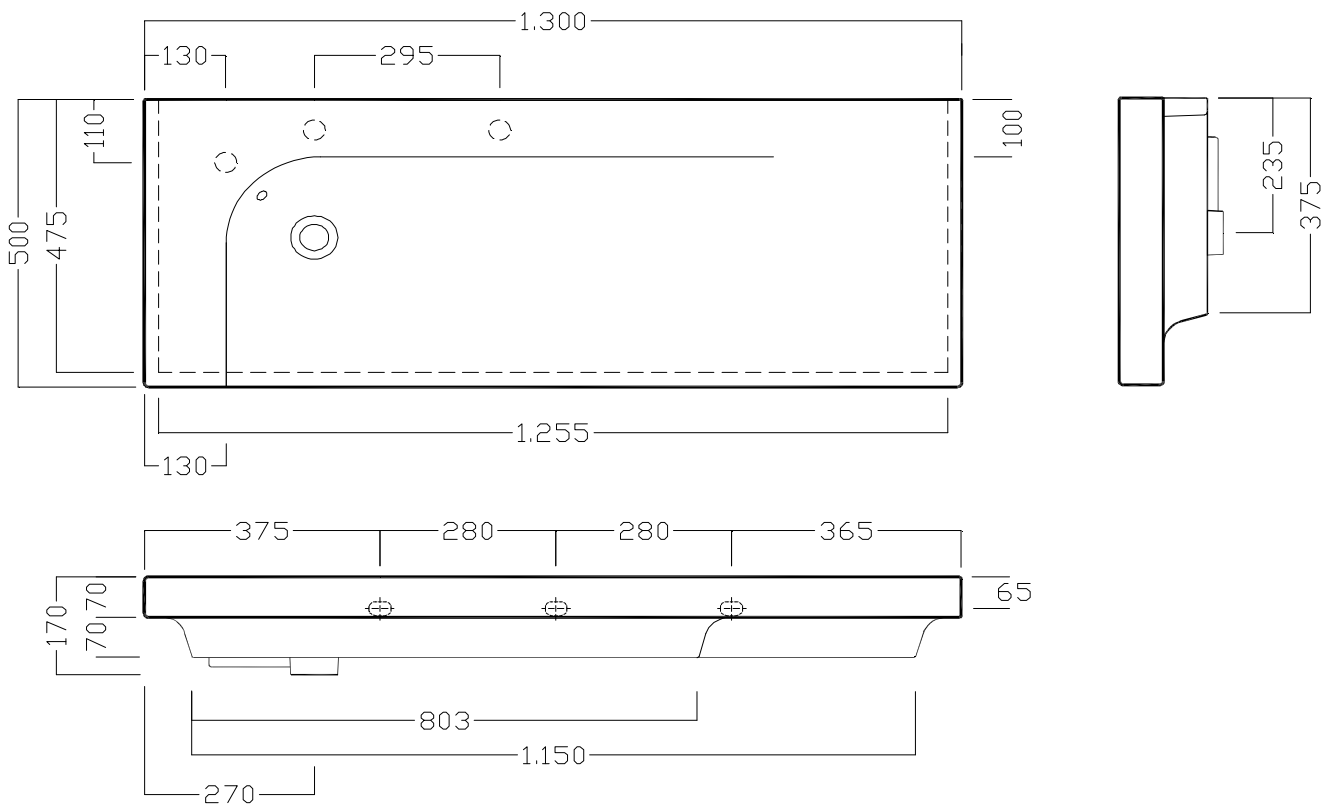

GRANDANGOLO

*Michel
César*

YOXS01 130 x 50 DX Right Hand Ceramic Basin
Dimensions – W 1300 x H 170 x D 500mm

NOTES

Drawing indicates the technical measurement only and is not a reflection of how the unit will look. Sizes approximate. All drawings in millimeters.