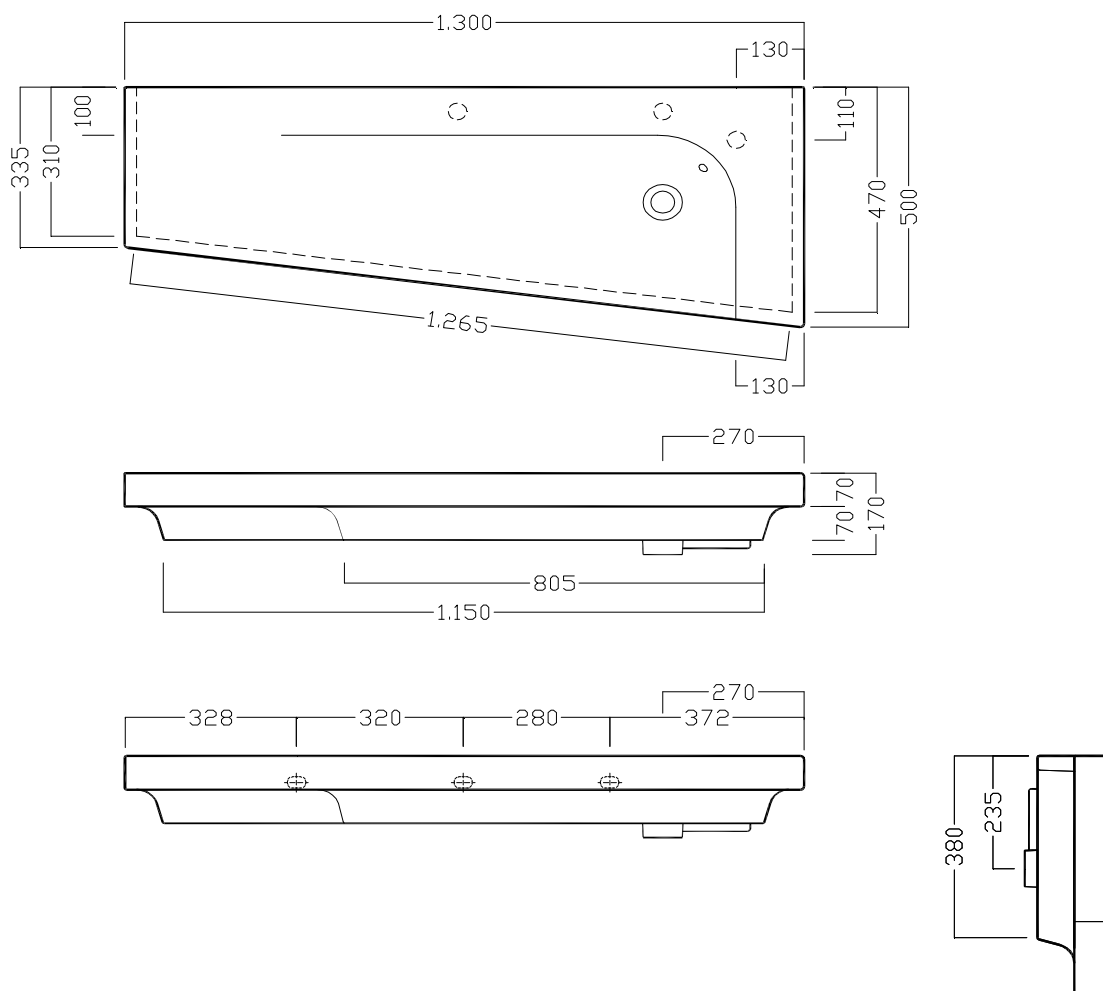

# GRANDANGOLO

*Michel  
César*

**YOV001** 130 x 50 SX Tapered Left Hand Ceramic Basin  
Dimensions – W 1300 x H 170 x D 500mm

## NOTES

Drawing indicates the technical measurement only and is not a reflection of how the unit will look. Sizes approximate. All drawings in millimeters.