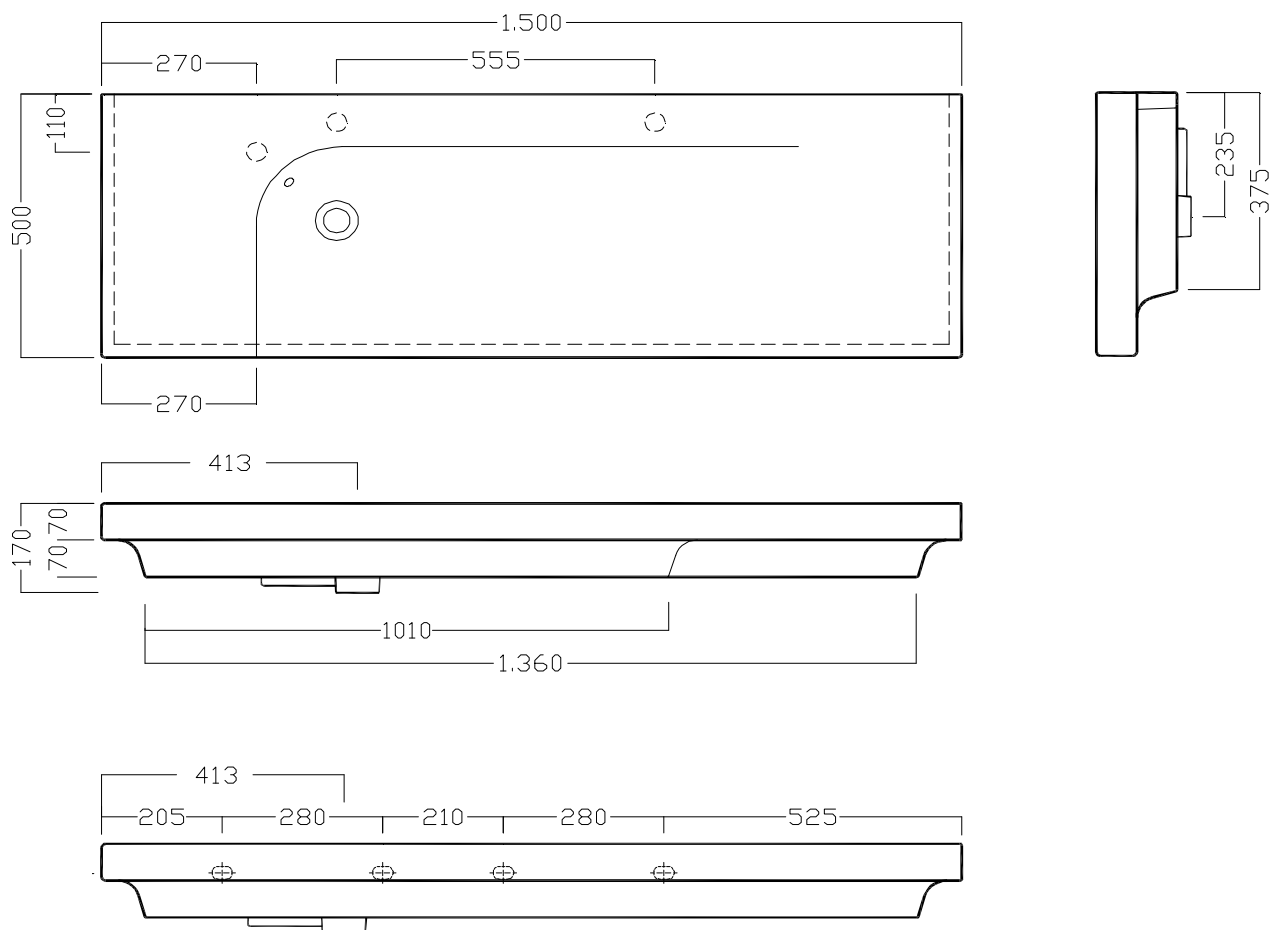

GRANDANGOLO

*Michel
César*

YOV801 150 x 50 DX Right Hand Ceramic Basin
Dimensions – W 1500 x H 170 x D 500mm

NOTES

Drawing indicates the technical measurement only and is not a reflection of how the unit will look. Sizes approximate. All drawings in millimeters.