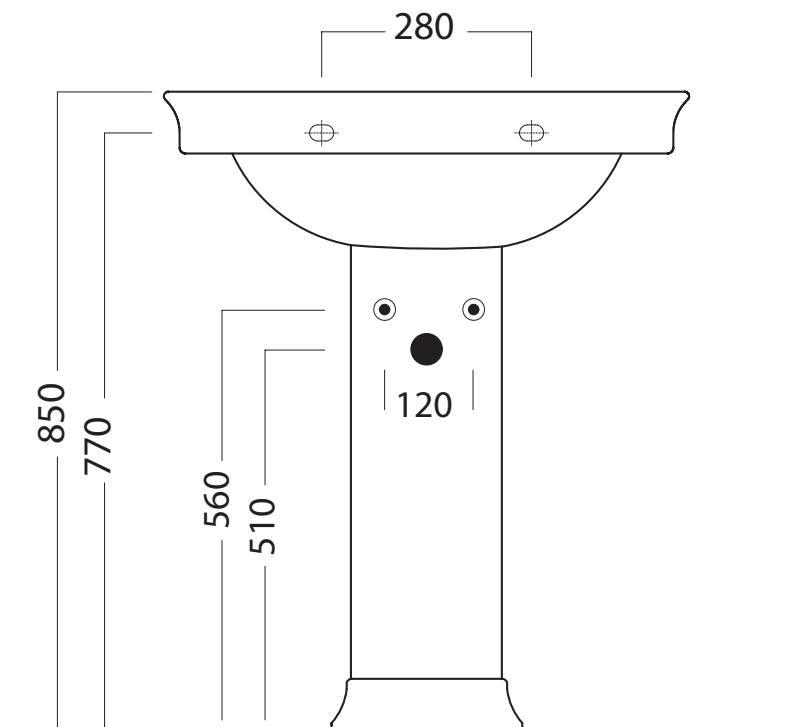

DOLCE VITA

Michel César

YOEX01 - Half Round Basin 700mm 1 TH

Dimensions — H 230mm x W 1000mm x D 550mm

YOEK01 - Pedestal

Dimensions — H 620mm

Feature

- + Wall-hung washbasins, complete with fixing elements.
 - + Can be combined with ceramic column.
-

NB: Drawings indicate the technical measurements only and is not a reflection of how the unit will look.