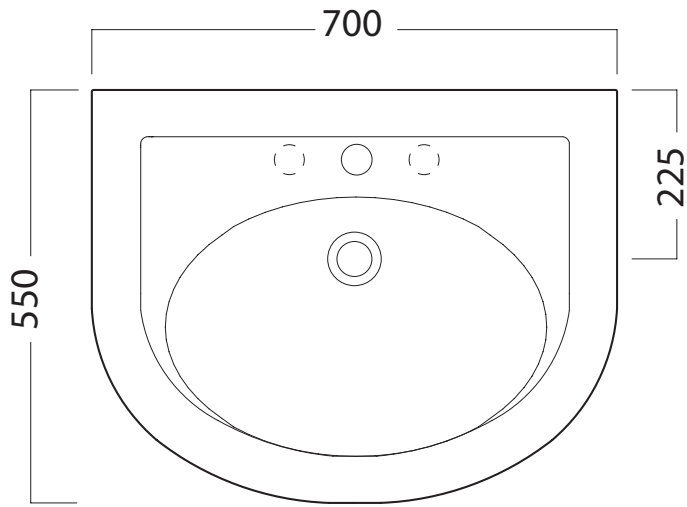

DOLCE VITA

Michel César

YOEX01 - Half Round Basin 700mm 1 TH

Dimensions — H 230mm x W 1000mm x D 550mm

YOEK01 - Pedestal

Dimensions — H 620mm

Feature

- + Wall-hung washbasins, complete with fixing elements.
 - + Can be combined with ceramic column.
-

NB: Drawings indicate the technical measurements only and is not a reflection of how the unit will look.