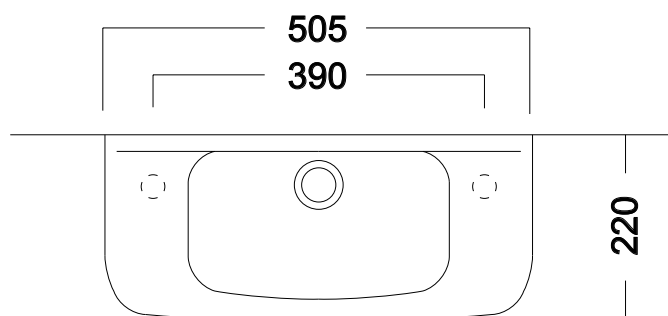

DESCRIPTION

Dino Wall-Hung Basin

PRODUCT CODE

Y93101

FEATURES

- Dimensions - W 505 x H 170 x D 220 mm
- Italian-made ceramic top with overflow
- Ideal for small spaces
- Left or right-sided tap hole

TECHNICAL DRAWINGS

Top

Back

NOTES

Tapware & accessories not included. Fixing not included. Please use a 40mm contoured waste with all china basins. We recommend A27, PUW68R or FT41045 wastes. When using a hidden bottle trap, we recommend 40551-32. Drawing indicates the technical measurement only and is not a reflection of how the product will look. Sizes are nominal only. All drawings in millimeters. Drawings not to scale. September 2019.