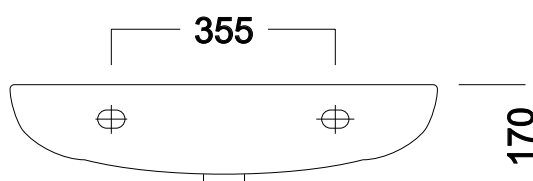

## FEATURES

- Dimensions - W 505 x H 170 x D 220 mm
- Italian-made ceramic top with overflow
- Ideal for small spaces
- Left or right-sided tap hole

## TECHNICAL DRAWINGS

Top

Back