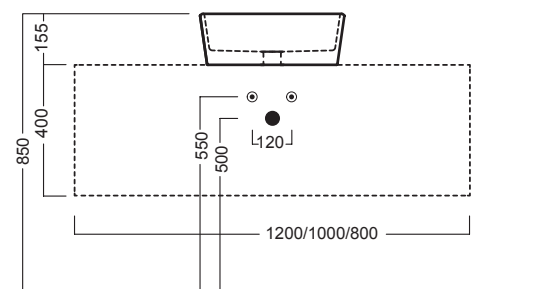

# HAPPY HOUR BASIN.

*Michel César*

bathroom collection

Y1ASB6 Happy Hour 7.00 Round Basin - Gold Plated

Dimensions — **W** 440mm **H** 155mm **D** 400mm

---

# HAPPY HOUR BASIN.

*Michel César*

bathroom collection

Y1ASB6 Happy Hour 7.00 Round Basin - Gold Plated

Dimensions — W 440mm H 155mm D 400mm

Apertura per installazione su piano  
Hole for surface installation

SLIDING wood system\_ taglio 2 sx - cut 2 lh

SLIDING wood system\_ taglio 2 dx - cut 2 rh

SLIDING wood system\_ taglio 2 centrale - cut 2 central

SLIDING wood system\_ taglio 4 doppio - cut 4 double