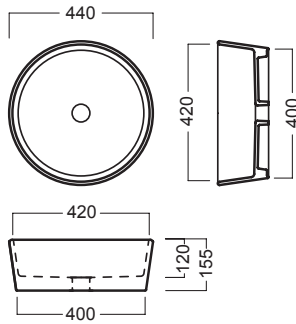

# HAPPY HOUR BASIN.

*Michel César*

bathroom collection

Y1ASB6 Happy Hour 7.00 Round Basin - Gold Plated

Dimensions — **W** 440mm **H** 155mm **D** 400mm

---

# HAPPY HOUR BASIN.

*Michel César*

bathroom collection

Y1ASB6 Happy Hour 7.00 Round Basin - Gold Plated

Dimensions — W 440mm H 155mm D 400mm

Apertura per installazione su piano  
Hole for surface installation

SLIDING wood system\_ taglio 2 sx - cut 2 lh

SLIDING wood system\_ taglio 2 dx - cut 2 rh

SLIDING wood system\_ taglio 2 centrale - cut 2 central

SLIDING wood system\_ taglio 4 doppio - cut 4 double