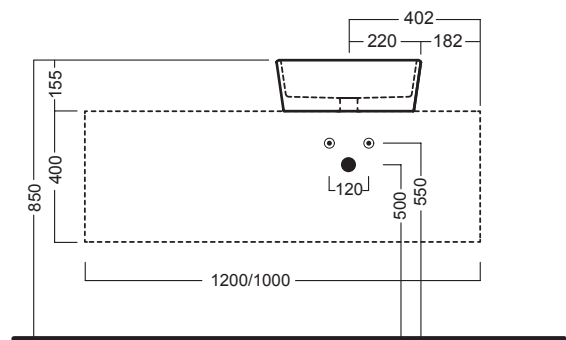

# HAPPY HOUR BASIN.

*Michel César*

bathroom collection

Y1ASB6 Happy Hour 7.00 Round Basin - Gold Plated

Dimensions — **W** 440mm **H** 155mm **D** 400mm

---

# HAPPY HOUR BASIN.

*Michel César*

bathroom collection

Y1ASB6 Happy Hour 7.00 Round Basin - Gold Plated

Dimensions — W 440mm H 155mm D 400mm

Apertura per installazione su piano  
Hole for surface installation

SLIDING wood system\_ taglio 2 sx - cut 2 lh

SLIDING wood system\_ taglio 2 dx - cut 2 rh

SLIDING wood system\_ taglio 2 centrale - cut 2 central

SLIDING wood system\_ taglio 4 doppio - cut 4 double