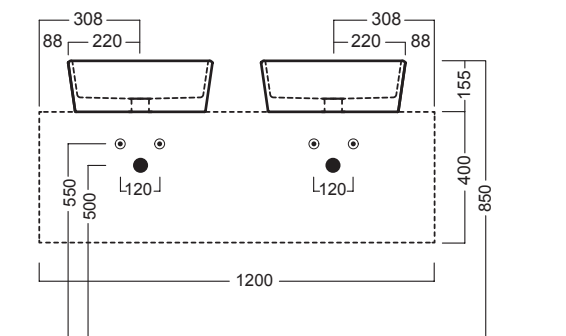

# HAPPY HOUR BASIN.

*Michel César*

bathroom collection

Y1ASB6 Happy Hour 7.00 Round Basin - Gold Plated

Dimensions — **W** 440mm **H** 155mm **D** 400mm

---

# HAPPY HOUR BASIN.

*Michel César*

bathroom collection

Y1ASB6 Happy Hour 7.00 Round Basin - Gold Plated

Dimensions — W 440mm H 155mm D 400mm

Apertura per installazione su piano  
Hole for surface installation

SLIDING wood system\_ taglio 2 sx - cut 2 lh

SLIDING wood system\_ taglio 2 dx - cut 2 rh

SLIDING wood system\_ taglio 2 centrale - cut 2 central

SLIDING wood system\_ taglio 4 doppio - cut 4 double