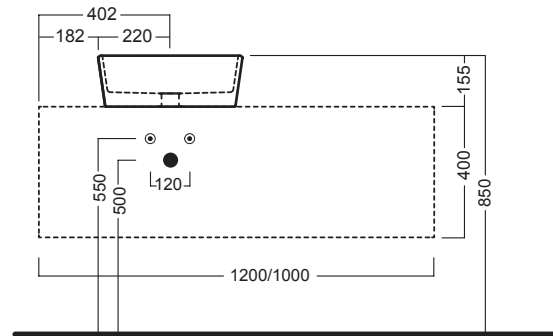

# HAPPY HOUR BASIN.

*Michel César*

bathroom collection

Y1ASB6 Happy Hour 7.00 Round Basin - Gold Plated

Dimensions — **W** 440mm **H** 155mm **D** 400mm

---

# HAPPY HOUR BASIN.

*Michel César*

bathroom collection

Y1ASB6 Happy Hour 7.00 Round Basin - Gold Plated

Dimensions — W 440mm H 155mm D 400mm

Apertura per installazione su piano  
Hole for surface installation

SLIDING wood system\_ taglio 2 sx - cut 2 lh

SLIDING wood system\_ taglio 2 dx - cut 2 rh

SLIDING wood system\_ taglio 2 centrale - cut 2 central

SLIDING wood system\_ taglio 4 doppio - cut 4 double