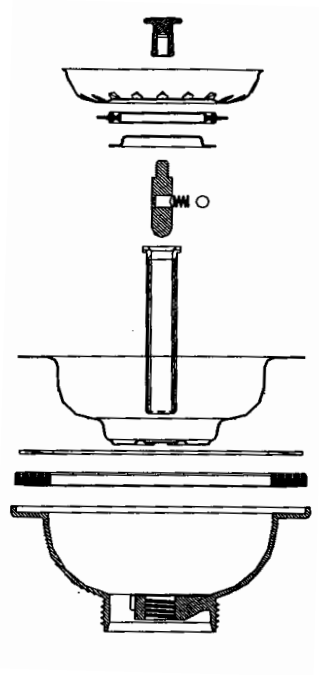

DESCRIPTION

Basket Waste for Laundry Tubs

PRODUCT CODE

XK185

FEATURES

- Dimensions - W 115 x H 90 x D 115 mm
- Handy waste catcher that fits standard 45mm tub waste.
- Plated brass with chrome finish.

ASSEMBLY

NOTES

Drawing indicates the technical measurement only and is not a reflection of how the unit will look. Sizes are nominal only. All drawings in millimeters. Drawings not to scale.