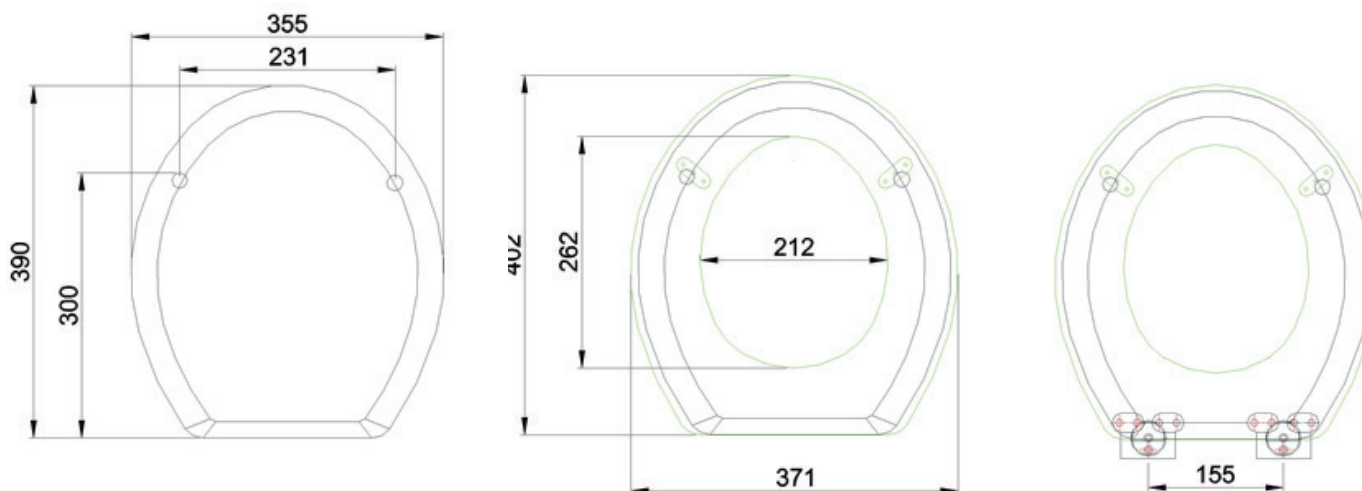

SOFT CLOSE TOILET SEAT /

Burlington[®]

DESCRIPTION

Gloss white soft close seat

PRODUCT CODE

S18

FEATURES

- Gloss white coloured moulded wooden seat
- Chrome plated soft close hinges
- Fits all Burlington pans - close coupled, medium & low & high level, back to wall and wall hung pans

NOTES

See our website for product prices. Drawing indicates the technical measurement only and is not a reflection of how the product will look. Sizes are nominal only. All drawings in millimeters. Drawings not to scale. October 2021.