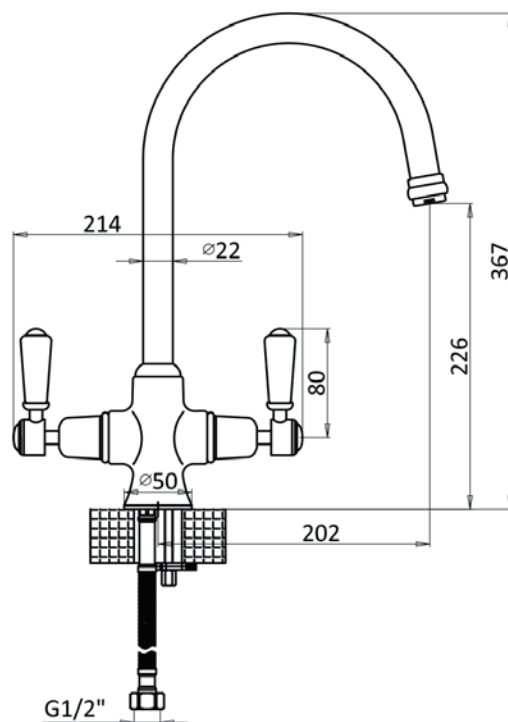

## DESCRIPTION

Burlington Gooseneck Laundry Mixer

PRODUCT CODE

156.G.39608

Dimensions W 214 x H 367 x D 238 (mm)

Finish Chrome

Handle Kensington White Ceramic Handles

Brand Burlington

## TECHNICAL DRAWINGS

Side

Front

## NOTES

Accessories not included. Drawing indicates the technical measurement only and is not a reflection of how the product will look. Sizes are nominal only. All drawings in millimeters. Drawings not to scale. July 2023.