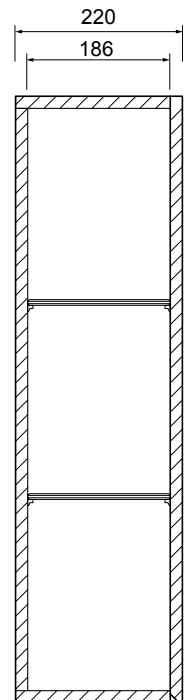

TABLO SIDE CUPBOARD

Michel César

DESCRIPTION

Tablo Side Cupboard – 1 Door, White

PRODUCT CODE

WH800

FEATURES

- Dimensions – W 400 x H 800 x D 220mm
- Available painted White, in Timber Veneer*, or in your choice of paint colour.^
- The paint used on our products is polyurethane or UV based. It is five times harder and more durable than lacquer finishes.
- Timber veneer finishes are 100% natural, so each have variations in grain and colour. All come stained and sealed with a protective UV finish.
- NZ-made cabinetry.
- Comes with 2 glass shelves.

BATH/
CO/

TABLO SIDE CUPBOARD

Michel César

DESCRIPTION

Tablo Side Cupboard – 1 Door, White

PRODUCT CODE

WH800

TECHNICAL DRAWINGS

Top

Front (open)

Front

Side

NOTES

Drawing indicates the technical measurement only and is not a reflection of how the unit will look. Sizes are nominal only. All drawings in millimeters. Drawings not to scale.