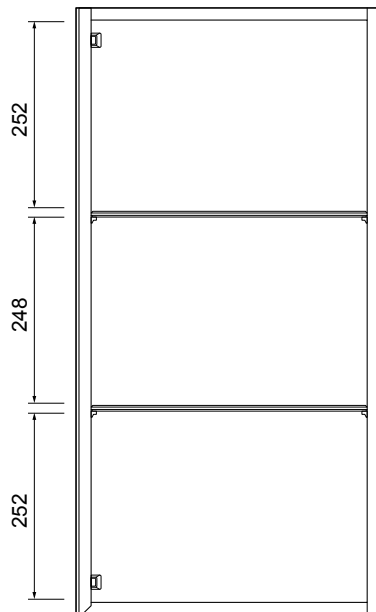

TABLO SIDE CUPBOARD

Michel César

DESCRIPTION

Tablo Side Cupboard – 1 Door, White

PRODUCT CODE

WH800

FEATURES

- Dimensions – W 400 x H 800 x D 220mm
- Available painted White, in Timber Veneer*, or in your choice of paint colour.^
- The paint used on our products is polyurethane or UV based. It is five times harder and more durable than lacquer finishes.
- Timber veneer finishes are 100% natural, so each have variations in grain and colour. All come stained and sealed with a protective UV finish.
- NZ-made cabinetry.
- Comes with 2 glass shelves.

BATH/
CO/

TABLO SIDE CUPBOARD

Michel César

DESCRIPTION

Tablo Side Cupboard – 1 Door, White

PRODUCT CODE

WH800

TECHNICAL DRAWINGS

Top

Front (open)

Front

Side

NOTES

Drawing indicates the technical measurement only and is not a reflection of how the unit will look. Sizes are nominal only. All drawings in millimeters. Drawings not to scale.