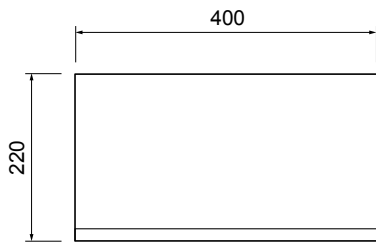

TABLO SIDE CUPBOARD

Michel César

DESCRIPTION

Tablo Side Cupboard – 1 Door, White

PRODUCT CODE

WH800

FEATURES

- Dimensions – W 400 x H 800 x D 220mm
- Available painted White, in Timber Veneer*, or in your choice of paint colour.^
- The paint used on our products is polyurethane or UV based. It is five times harder and more durable than lacquer finishes.
- Timber veneer finishes are 100% natural, so each have variations in grain and colour. All come stained and sealed with a protective UV finish.
- NZ-made cabinetry.
- Comes with 2 glass shelves.

BATH/
CO/

TABLO SIDE CUPBOARD

Michel César

DESCRIPTION

Tablo Side Cupboard – 1 Door, White

PRODUCT CODE

WH800

TECHNICAL DRAWINGS

Top

Front (open)

Front

Side

NOTES

Drawing indicates the technical measurement only and is not a reflection of how the unit will look. Sizes are nominal only. All drawings in millimeters. Drawings not to scale.