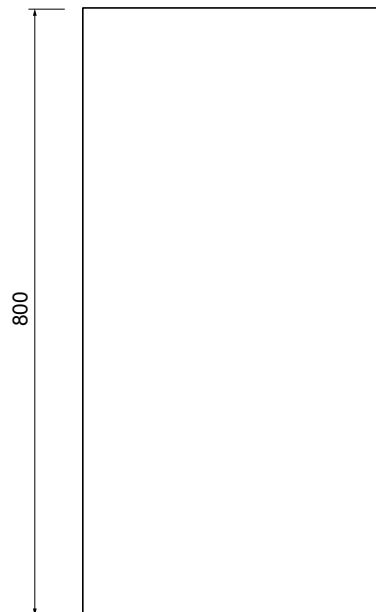

TABLO SIDE CUPBOARD

Michel César

DESCRIPTION

Tablo Side Cupboard – 1 Door, White

PRODUCT CODE

WH800

FEATURES

- Dimensions – W 400 x H 800 x D 220mm
- Available painted White, in Timber Veneer*, or in your choice of paint colour.^
- The paint used on our products is polyurethane or UV based. It is five times harder and more durable than lacquer finishes.
- Timber veneer finishes are 100% natural, so each have variations in grain and colour. All come stained and sealed with a protective UV finish.
- NZ-made cabinetry.
- Comes with 2 glass shelves.

BATH/
CO/

TABLO SIDE CUPBOARD

Michel César

DESCRIPTION

Tablo Side Cupboard – 1 Door, White

PRODUCT CODE

WH800

TECHNICAL DRAWINGS

Top

Front (open)

Front

Side

NOTES

Drawing indicates the technical measurement only and is not a reflection of how the unit will look. Sizes are nominal only. All drawings in millimeters. Drawings not to scale.