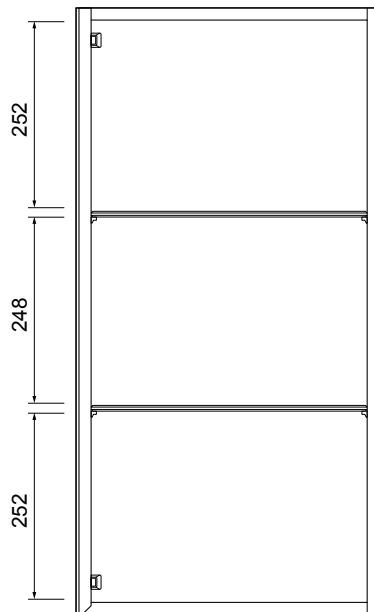

TABLO SIDE CUPBOARD

Michel César

DESCRIPTION

Tablo Side Cupboard – 1 Door, Timber Veneer

PRODUCT CODE

WH800T

FEATURES

- Dimensions – W 400 x H 800 x D 220mm
- Available painted White, in Timber Veneer*, or in your choice of paint colour.^
- The paint used on our products is polyurethane or UV based. It is five times harder and more durable than lacquer finishes.
- Timber veneer finishes are 100% natural, so each have variations in grain and colour. All come stained and sealed with a protective UV finish.
- NZ-made cabinetry.
- Comes with 2 glass shelves.

BATH/
CO/

TABLO SIDE CUPBOARD

Michel César

DESCRIPTION

Tablo Side Cupboard – 1 Door, Timber Veneer

PRODUCT CODE

WH800T

TECHNICAL DRAWINGS

Top

Front (open)

Front

Side

NOTES

Drawing indicates the technical measurement only and is not a reflection of how the unit will look. Sizes are nominal only. All drawings in millimeters. Drawings not to scale.