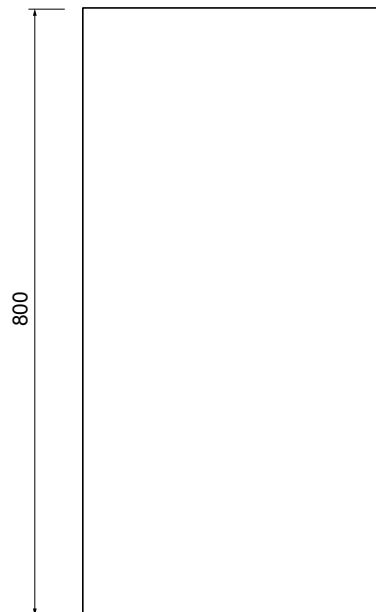

TABLO SIDE CUPBOARD

Michel César

DESCRIPTION

Tablo Side Cupboard – 1 Door, Timber Veneer

PRODUCT CODE

WH800T

FEATURES

- Dimensions – W 400 x H 800 x D 220mm
- Available painted White, in Timber Veneer*, or in your choice of paint colour.^
- The paint used on our products is polyurethane or UV based. It is five times harder and more durable than lacquer finishes.
- Timber veneer finishes are 100% natural, so each have variations in grain and colour. All come stained and sealed with a protective UV finish.
- NZ-made cabinetry.
- Comes with 2 glass shelves.

BATH/
CO/

TABLO SIDE CUPBOARD

Michel César

DESCRIPTION

Tablo Side Cupboard – 1 Door, Timber Veneer

PRODUCT CODE

WH800T

TECHNICAL DRAWINGS

Top

Front (open)

Front

Side

NOTES

Drawing indicates the technical measurement only and is not a reflection of how the unit will look. Sizes are nominal only. All drawings in millimeters. Drawings not to scale.