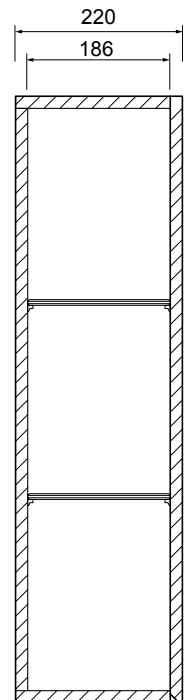

TABLO SIDE CUPBOARD

Michel César

DESCRIPTION

Tablo Side Cupboard – 1 Door, Timber Veneer

PRODUCT CODE

WH800T

FEATURES

- Dimensions – W 400 x H 800 x D 220mm
- Available painted White, in Timber Veneer*, or in your choice of paint colour.^
- The paint used on our products is polyurethane or UV based. It is five times harder and more durable than lacquer finishes.
- Timber veneer finishes are 100% natural, so each have variations in grain and colour. All come stained and sealed with a protective UV finish.
- NZ-made cabinetry.
- Comes with 2 glass shelves.

BATH/
CO/

TABLO SIDE CUPBOARD

Michel César

DESCRIPTION

Tablo Side Cupboard – 1 Door, Timber Veneer

PRODUCT CODE

WH800T

TECHNICAL DRAWINGS

Top

Front (open)

Front

Side

NOTES

Drawing indicates the technical measurement only and is not a reflection of how the unit will look. Sizes are nominal only. All drawings in millimeters. Drawings not to scale.