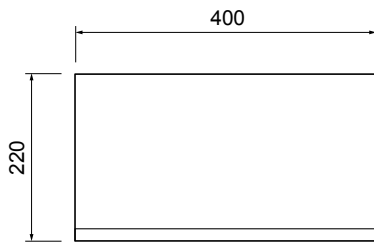

TABLO SIDE CUPBOARD

Michel César

DESCRIPTION

Tablo Side Cupboard – 1 Door, Timber Veneer

PRODUCT CODE

WH800T

TECHNICAL DRAWINGS

Top

Front (open)