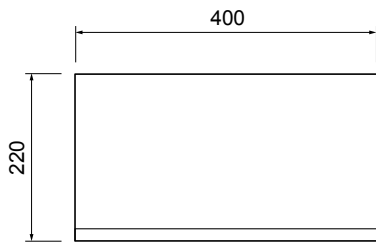

TABLO SIDE CUPBOARD

Michel César

DESCRIPTION

Tablo Side Cupboard – 1 Door with Mirror, White

PRODUCT CODE

WH800M

TECHNICAL DRAWINGS

Top

Front (open)