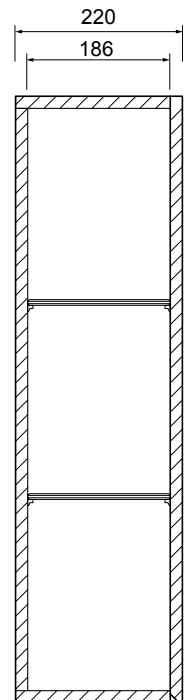

## DESCRIPTION

Tablo Side Cupboard – 1 Door with Mirror, White

## FEATURES

- Dimensions – W 400 x H 800 x D 220mm
- Available painted White, in Timber Veneer\*, or in your choice of paint colour.^
- The paint used on our products is polyurethane or UV based. It is five times harder and more durable than lacquer finishes.
- Timber veneer finishes are 100% natural, so each have variations in grain and colour. All come stained and sealed with a protective UV finish.
- NZ-made cabinetry.
- Comes with 2 glass shelves.

## TECHNICAL DRAWINGS

Top

Front (open)

Front

Side

## NOTES

Drawing indicates the technical measurement only and is not a reflection of how the unit will look. Sizes are nominal only. All drawings in millimeters. Drawings not to scale.