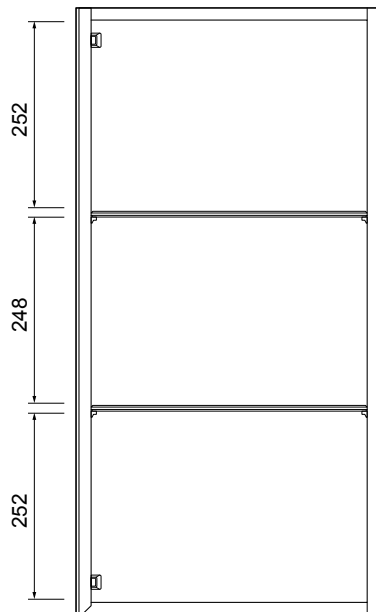

TABLO SIDE CUPBOARD

Michel César

DESCRIPTION

Tablo Side Cupboard – 1 Door with Mirror, Timber Veneer

PRODUCT CODE

WH800MT

FEATURES

- Dimensions – W 400 x H 800 x D 220mm
- Available painted White, in Timber Veneer*, or in your choice of paint colour.^
- The paint used on our products is polyurethane or UV based. It is five times harder and more durable than lacquer finishes.
- Timber veneer finishes are 100% natural, so each have variations in grain and colour. All come stained and sealed with a protective UV finish.
- NZ-made cabinetry.
- Comes with 2 glass shelves.

BATH/
CO/

TABLO SIDE CUPBOARD

Michel César

DESCRIPTION

Tablo Side Cupboard – 1 Door with Mirror, Timber Veneer

PRODUCT CODE

WH800MT

TECHNICAL DRAWINGS

Top

Front (open)

Front

Side

NOTES

Drawing indicates the technical measurement only and is not a reflection of how the unit will look. Sizes are nominal only. All drawings in millimeters. Drawings not to scale.