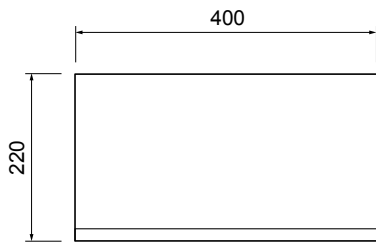

TABLO SIDE CUPBOARD

Michel César

DESCRIPTION

Tablo Side Cupboard – 1 Door with Mirror, Timber Veneer

PRODUCT CODE

WH800MT

FEATURES

- Dimensions – W 400 x H 800 x D 220mm
- Available painted White, in Timber Veneer*, or in your choice of paint colour.^
- The paint used on our products is polyurethane or UV based. It is five times harder and more durable than lacquer finishes.
- Timber veneer finishes are 100% natural, so each have variations in grain and colour. All come stained and sealed with a protective UV finish.
- NZ-made cabinetry.
- Comes with 2 glass shelves.

BATH/
CO/

TABLO SIDE CUPBOARD

Michel César

DESCRIPTION

Tablo Side Cupboard – 1 Door with Mirror, Timber Veneer

PRODUCT CODE

WH800MT

TECHNICAL DRAWINGS

Top

Front (open)

Front

Side

NOTES

Drawing indicates the technical measurement only and is not a reflection of how the unit will look. Sizes are nominal only. All drawings in millimeters. Drawings not to scale.