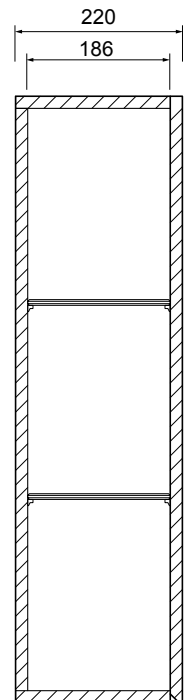

TABLO SIDE CUPBOARD

Michel César

DESCRIPTION

Tablo Side Cupboard – 1 Door with Mirror, Timber Veneer

PRODUCT CODE

WH800MT

FEATURES

- Dimensions – W 400 x H 800 x D 220mm
- Available painted White, in Timber Veneer*, or in your choice of paint colour.^
- The paint used on our products is polyurethane or UV based. It is five times harder and more durable than lacquer finishes.
- Timber veneer finishes are 100% natural, so each have variations in grain and colour. All come stained and sealed with a protective UV finish.
- NZ-made cabinetry.
- Comes with 2 glass shelves.

BATH/
CO/

TABLO SIDE CUPBOARD

Michel César

DESCRIPTION

Tablo Side Cupboard – 1 Door with Mirror, Timber Veneer

PRODUCT CODE

WH800MT

TECHNICAL DRAWINGS

Top

Front (open)

Front

Side

NOTES

Drawing indicates the technical measurement only and is not a reflection of how the unit will look. Sizes are nominal only. All drawings in millimeters. Drawings not to scale.