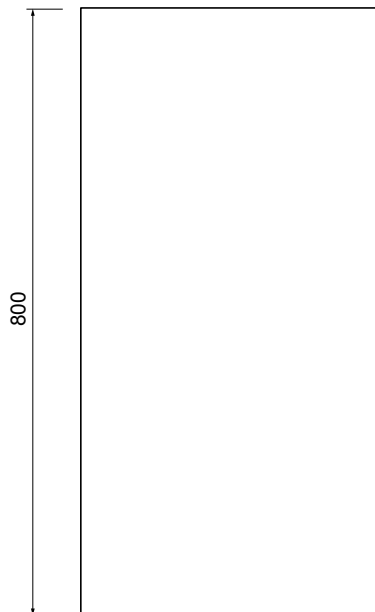

TABLO SIDE CUPBOARD

Michel César

DESCRIPTION

Tablo Side Cupboard – 1 Door with Mirror, Timber Veneer

PRODUCT CODE

WH800MT

FEATURES

- Dimensions – W 400 x H 800 x D 220mm
- Available painted White, in Timber Veneer*, or in your choice of paint colour.^
- The paint used on our products is polyurethane or UV based. It is five times harder and more durable than lacquer finishes.
- Timber veneer finishes are 100% natural, so each have variations in grain and colour. All come stained and sealed with a protective UV finish.
- NZ-made cabinetry.
- Comes with 2 glass shelves.

BATH/
CO/

TABLO SIDE CUPBOARD

Michel César

DESCRIPTION

Tablo Side Cupboard – 1 Door with Mirror, Timber Veneer

PRODUCT CODE

WH800MT

TECHNICAL DRAWINGS

Top

Front (open)

Front

Side

NOTES

Drawing indicates the technical measurement only and is not a reflection of how the unit will look. Sizes are nominal only. All drawings in millimeters. Drawings not to scale.