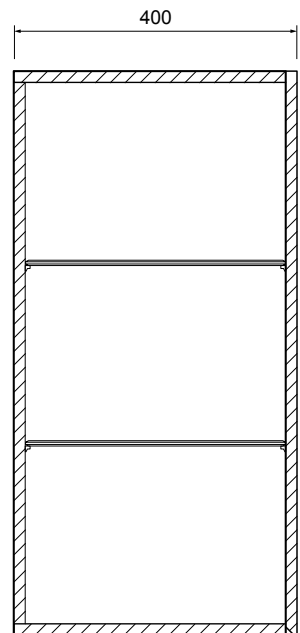

TABLO SIDE CUPBOARD

Michel César

DESCRIPTION

Tablo Side Cupboard – 1 Solid Door, Extra Deep, White

PRODUCT CODE

WH800/40

FEATURES

- Dimensions – W 400 x H 800 x D 400mm
- Available painted White, in Timber Veneer*, or in your choice of paint colour.^
- The paint used on our products is polyurethane or UV based. It is five times harder and more durable than lacquer finishes.
- Timber veneer finishes are 100% natural, so each have variations in grain and colour. All come stained and sealed with a protective UV finish.
- NZ-made cabinetry.
- Comes with 2 glass shelves.

BATH/
CO/

TABLO SIDE CUPBOARD

Michel César

DESCRIPTION

Tablo Side Cupboard – 1 Solid Door, Extra Deep, White

PRODUCT CODE

WH800/40

TECHNICAL DRAWINGS

Top

Front (open)

Front

Side

NOTES

Drawing indicates the technical measurement only and is not a reflection of how the unit will look. Sizes are nominal only. All drawings in millimeters. Drawings not to scale.