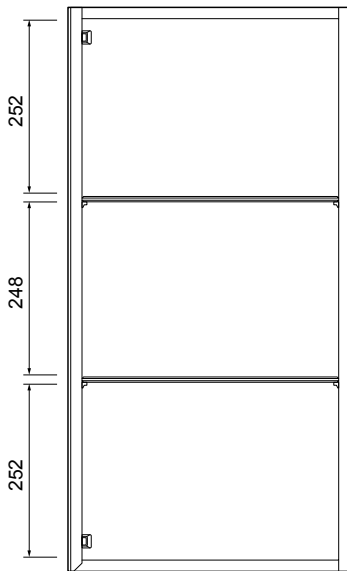

TABLO SIDE CUPBOARD

Michel César

DESCRIPTION

Tablo Side Cupboard – 1 Solid Door, Extra Deep, White

PRODUCT CODE

WH800/40

FEATURES

- Dimensions – W 400 x H 800 x D 400mm
- Available painted White, in Timber Veneer*, or in your choice of paint colour.^
- The paint used on our products is polyurethane or UV based. It is five times harder and more durable than lacquer finishes.
- Timber veneer finishes are 100% natural, so each have variations in grain and colour. All come stained and sealed with a protective UV finish.
- NZ-made cabinetry.
- Comes with 2 glass shelves.

BATH/
CO/

TABLO SIDE CUPBOARD

Michel César

DESCRIPTION

Tablo Side Cupboard – 1 Solid Door, Extra Deep, White

PRODUCT CODE

WH800/40

TECHNICAL DRAWINGS

Top

Front (open)

Front

Side

NOTES

Drawing indicates the technical measurement only and is not a reflection of how the unit will look. Sizes are nominal only. All drawings in millimeters. Drawings not to scale.