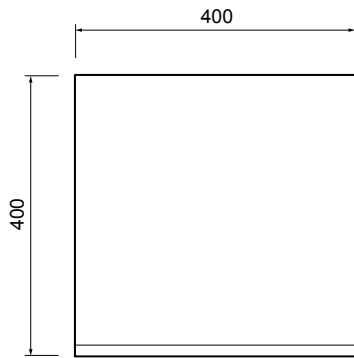

TABLO SIDE CUPBOARD

Michel César

DESCRIPTION

Tablo Side Cupboard – 1 Solid Door, Extra Deep, White

PRODUCT CODE

WH800/40

FEATURES

- Dimensions – W 400 x H 800 x D 400mm
- Available painted White, in Timber Veneer*, or in your choice of paint colour.^
- The paint used on our products is polyurethane or UV based. It is five times harder and more durable than lacquer finishes.
- Timber veneer finishes are 100% natural, so each have variations in grain and colour. All come stained and sealed with a protective UV finish.
- NZ-made cabinetry.
- Comes with 2 glass shelves.

BATH/
CO/

TABLO SIDE CUPBOARD

Michel César

DESCRIPTION

Tablo Side Cupboard – 1 Solid Door, Extra Deep, White

PRODUCT CODE

WH800/40

TECHNICAL DRAWINGS

Top

Front (open)

Front

Side

NOTES

Drawing indicates the technical measurement only and is not a reflection of how the unit will look. Sizes are nominal only. All drawings in millimeters. Drawings not to scale.