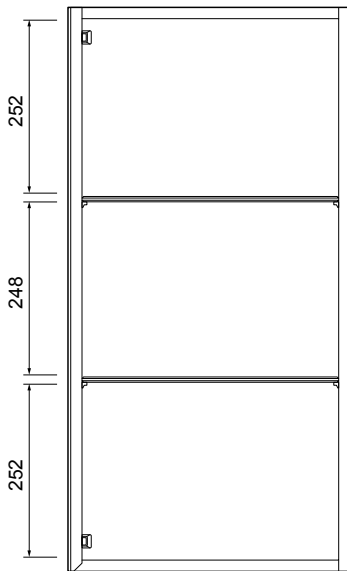

TABLO SIDE CUPBOARD

Michel César

DESCRIPTION

Tablo Side Cupboard – 1 Mirror Door, Extra Deep, White

PRODUCT CODE

WH800/40M

FEATURES

- Dimensions – W 400 x H 800 x D 400mm
- Available painted White, in Timber Veneer*, or in your choice of paint colour.^
- The paint used on our products is polyurethane or UV based. It is five times harder and more durable than lacquer finishes.
- Timber veneer finishes are 100% natural, so each have variations in grain and colour. All come stained and sealed with a protective UV finish.
- NZ-made cabinetry.
- Comes with 2 glass shelves.

BATH/
CO/

TABLO SIDE CUPBOARD

Michel César

DESCRIPTION

Tablo Side Cupboard – 1 Mirror Door, Extra Deep, White

PRODUCT CODE

WH800/40M

TECHNICAL DRAWINGS

Top

Front (open)

Front

Side

NOTES

Drawing indicates the technical measurement only and is not a reflection of how the unit will look. Sizes are nominal only. All drawings in millimeters. Drawings not to scale.