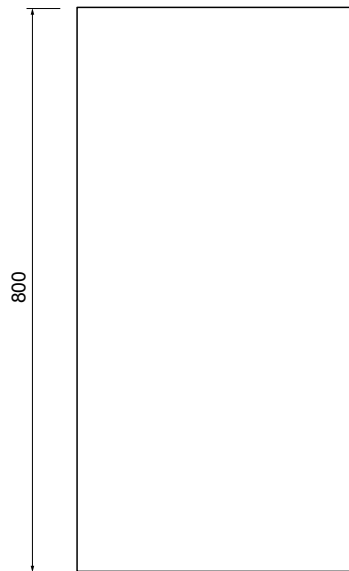

TABLO SIDE CUPBOARD

Michel César

DESCRIPTION

Tablo Side Cupboard – 1 Mirror Door, Extra Deep, White

PRODUCT CODE

WH800/40M

TECHNICAL DRAWINGS

Top

Front (open)

Front

Side

NOTES

Drawing indicates the technical measurement only and is not a reflection of how the unit will look. Sizes are nominal only. All drawings in millimeters. Drawings not to scale.