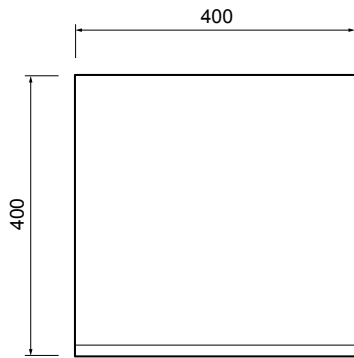

TABLO SIDE CUPBOARD

Michel César

DESCRIPTION

Tablo Side Cupboard – 1 Mirror Door, Extra Deep, White

PRODUCT CODE

WH800/40M

FEATURES

- Dimensions – W 400 x H 800 x D 400mm
- Available painted White, in Timber Veneer*, or in your choice of paint colour.^
- The paint used on our products is polyurethane or UV based. It is five times harder and more durable than lacquer finishes.
- Timber veneer finishes are 100% natural, so each have variations in grain and colour. All come stained and sealed with a protective UV finish.
- NZ-made cabinetry.
- Comes with 2 glass shelves.

BATH/
CO/

TABLO SIDE CUPBOARD

Michel César

DESCRIPTION

Tablo Side Cupboard – 1 Mirror Door, Extra Deep, White

PRODUCT CODE

WH800/40M

TECHNICAL DRAWINGS

Top

Front (open)

Front

Side

NOTES

Drawing indicates the technical measurement only and is not a reflection of how the unit will look. Sizes are nominal only. All drawings in millimeters. Drawings not to scale.