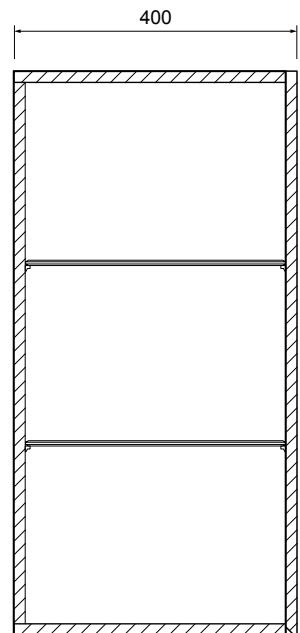

TABLO SIDE CUPBOARD

Michel César

DESCRIPTION

Tablo Side Cupboard – 1 Mirror Door, Extra Deep, White

PRODUCT CODE

WH800/40M

FEATURES

- Dimensions – W 400 x H 800 x D 400mm
- Available painted White, in Timber Veneer*, or in your choice of paint colour.^
- The paint used on our products is polyurethane or UV based. It is five times harder and more durable than lacquer finishes.
- Timber veneer finishes are 100% natural, so each have variations in grain and colour. All come stained and sealed with a protective UV finish.
- NZ-made cabinetry.
- Comes with 2 glass shelves.

BATH/
CO/

TABLO SIDE CUPBOARD

Michel César

DESCRIPTION

Tablo Side Cupboard – 1 Mirror Door, Extra Deep, White

PRODUCT CODE

WH800/40M

TECHNICAL DRAWINGS

Top

Front (open)

Front

Side

NOTES

Drawing indicates the technical measurement only and is not a reflection of how the unit will look. Sizes are nominal only. All drawings in millimeters. Drawings not to scale.