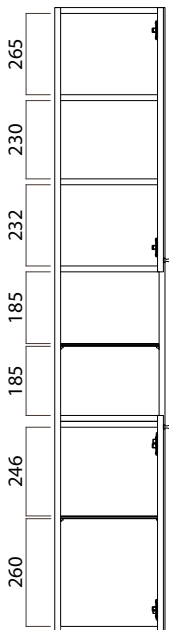

TALL CUPBOARD

Michel César

DESCRIPTION

1 Clear Glass Door, 2 Drawers, 1 Open Shelf, White / Timber Veneer

PRODUCT CODE

WH1703G / WH1703GT

FEATURES

- Dimensions W300 x H1700 x D290 mm
- Available in White paint (Gloss or Matt[^]), Timber Veneer,* or in your choice of paint colour.*[^]
- The paint used on our products is polyurethane or UV based. It is five times harder and more durable than lacquer finishes.
- Timber veneer finishes are 100% natural, so each have variations in grain and colour. All come stained and sealed with a protective UV finish.
- Made to order in NZ.
- Door hinge may be on left or right side – please specify when ordering.

PAINT[^] / TIMBER VENEER* FINISHES

No Code
White Paint
(Gloss or Matt)

TWO
White Oak

TBO
Blonde Oak

TNO
Natural Oak

TW
Walnut

TCH
Chestnut

TC
Coffee

TN
Noce

TDO
Dark Oak

Custom Paint
(Gloss or Matt)

TECHNICAL DRAWINGS

Front Inside

Front

Side

Top