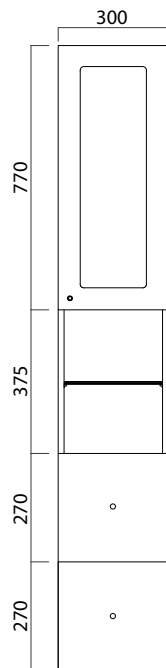

TALL CUPBOARD

Michel César

DESCRIPTION

1 Clear Glass Door, 2 Drawers, 1 Open Shelf, White / Timber Veneer

PRODUCT CODE

WH1703G / WH1703GT

FEATURES

- Dimensions W300 x H1700 x D290 mm
- Available in White paint (Gloss or Matt[^]), Timber Veneer,* or in your choice of paint colour.*[^]
- The paint used on our products is polyurethane or UV based. It is five times harder and more durable than lacquer finishes.
- Timber veneer finishes are 100% natural, so each have variations in grain and colour. All come stained and sealed with a protective UV finish.
- Made to order in NZ.
- Door hinge may be on left or right side – please specify when ordering.

PAINT[^] / TIMBER VENEER* FINISHES

No Code
White Paint
(Gloss or Matt)

TWO
White Oak

TBO
Blonde Oak

TNO
Natural Oak

TW
Walnut

TCH
Chestnut

TC
Coffee

TN
Noce

TDO
Dark Oak

Custom Paint
(Gloss or Matt)

TECHNICAL DRAWINGS

Front Inside

Front

Side

Top

NOTES

• [^]15% surcharge applies on Custom paint colours (Gloss/Matt), and Matt White paint finish, **25%** for Metallic and Black (Gloss/Matt). • Drawing indicates the technical measurement only and is not a reflection of how the product will look. Sizes nominal only. Drawings in millimetres. Not to scale. March 2020.