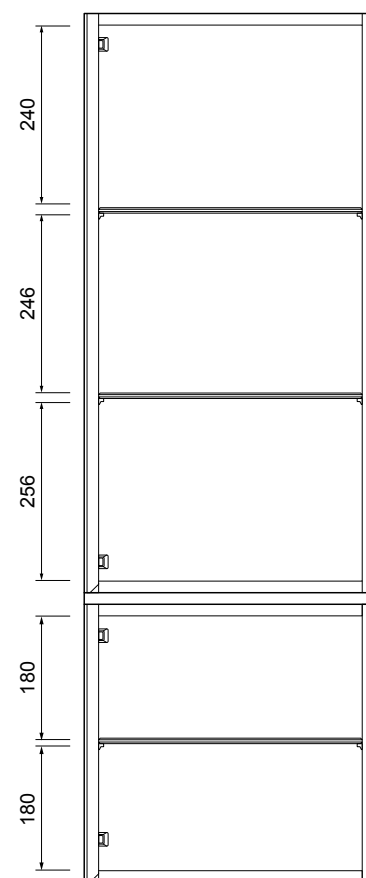

TABLO SIDE CUPBOARD

Michel César

DESCRIPTION

Tablo Side Cupboard – 2 Doors, White

PRODUCT CODE

WH1200

FEATURES

- Dimensions – W 400 x H 1200 x D 220mm
- Available painted White, in Timber Veneer*, or in your choice of paint colour.^
- The paint used on our products is polyurethane or UV based. It is five times harder and more durable than lacquer finishes.
- Timber veneer finishes are 100% natural, so each have variations in grain and colour. All come stained and sealed with a protective UV finish.
- NZ-made cabinetry.
- Comes with 3 glass shelves.

BATH/
CO/

TABLO SIDE CUPBOARD

Michel César

DESCRIPTION

Tablo Side Cupboard – 2 Doors, White

PRODUCT CODE

WH1200

TECHNICAL DRAWINGS

Top

Front (open)

Front

Side

NOTES

Drawing indicates the technical measurement only and is not a reflection of how the unit will look. Sizes are nominal only. All drawings in millimeters. Drawings not to scale.