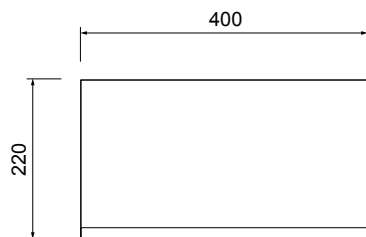

TABLO SIDE CUPBOARD

Michel César

DESCRIPTION

Tablo Side Cupboard – 2 Doors, White

PRODUCT CODE

WH1200

FEATURES

- Dimensions – W 400 x H 1200 x D 220mm
- Available painted White, in Timber Veneer*, or in your choice of paint colour.^
- The paint used on our products is polyurethane or UV based. It is five times harder and more durable than lacquer finishes.
- Timber veneer finishes are 100% natural, so each have variations in grain and colour. All come stained and sealed with a protective UV finish.
- NZ-made cabinetry.
- Comes with 3 glass shelves.

BATH/
CO/

TABLO SIDE CUPBOARD

Michel César

DESCRIPTION

Tablo Side Cupboard – 2 Doors, White

PRODUCT CODE

WH1200

TECHNICAL DRAWINGS

Top

Front (open)

Front

Side

NOTES

Drawing indicates the technical measurement only and is not a reflection of how the unit will look. Sizes are nominal only. All drawings in millimeters. Drawings not to scale.