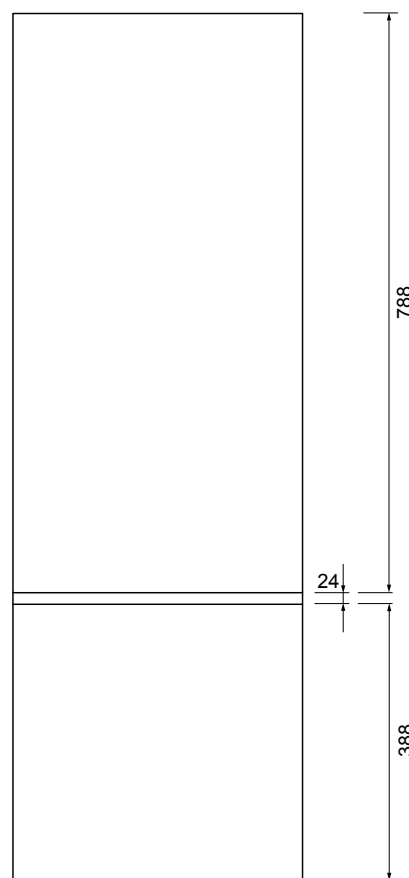

TABLO SIDE CUPBOARD

Michel César

DESCRIPTION

Tablo Side Cupboard – 2 Doors, White

PRODUCT CODE

WH1200

FEATURES

- Dimensions – W 400 x H 1200 x D 220mm
- Available painted White, in Timber Veneer*, or in your choice of paint colour.^
- The paint used on our products is polyurethane or UV based. It is five times harder and more durable than lacquer finishes.
- Timber veneer finishes are 100% natural, so each have variations in grain and colour. All come stained and sealed with a protective UV finish.
- NZ-made cabinetry.
- Comes with 3 glass shelves.

BATH/
CO/

TABLO SIDE CUPBOARD

Michel César

DESCRIPTION

Tablo Side Cupboard – 2 Doors, White

PRODUCT CODE

WH1200

TECHNICAL DRAWINGS

Top

Front (open)

Front

Side

NOTES

Drawing indicates the technical measurement only and is not a reflection of how the unit will look. Sizes are nominal only. All drawings in millimeters. Drawings not to scale.