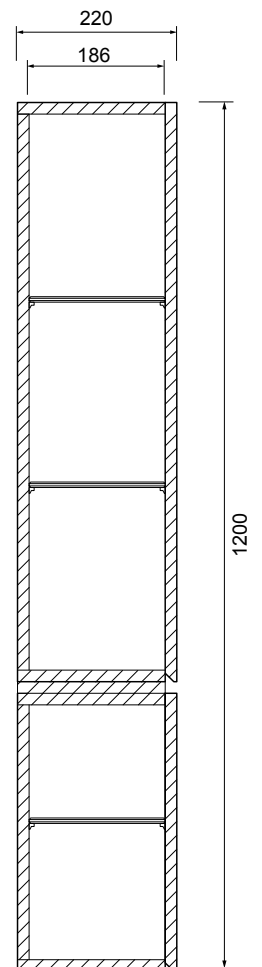

TABLO SIDE CUPBOARD

Michel César

DESCRIPTION

Tablo Side Cupboard – 2 Doors, White

PRODUCT CODE

WH1200

FEATURES

- Dimensions – W 400 x H 1200 x D 220mm
- Available painted White, in Timber Veneer*, or in your choice of paint colour.^
- The paint used on our products is polyurethane or UV based. It is five times harder and more durable than lacquer finishes.
- Timber veneer finishes are 100% natural, so each have variations in grain and colour. All come stained and sealed with a protective UV finish.
- NZ-made cabinetry.
- Comes with 3 glass shelves.

BATH/
CO/

TABLO SIDE CUPBOARD

Michel César

DESCRIPTION

Tablo Side Cupboard – 2 Doors, White

PRODUCT CODE

WH1200

TECHNICAL DRAWINGS

Top

Front (open)

Front

Side

NOTES

Drawing indicates the technical measurement only and is not a reflection of how the unit will look. Sizes are nominal only. All drawings in millimeters. Drawings not to scale.