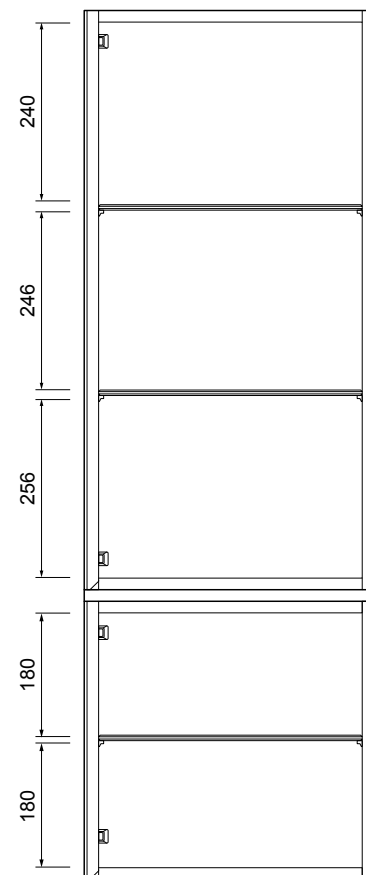

## FEATURES

- Dimensions – W 400 x H 1200 x D 220mm
- Available painted White, in Timber Veneer\*, or in your choice of paint colour.^
- The paint used on our products is polyurethane or UV based. It is five times harder and more durable than lacquer finishes.
- Timber veneer finishes are 100% natural, so each have variations in grain and colour. All come stained and sealed with a protective UV finish.
- NZ-made cabinetry.
- Comes with 3 glass shelves.

## DESCRIPTION

Tablo Side Cupboard – 2 Doors, Timber Veneer

## TECHNICAL DRAWINGS

Top

Front (open)

Front

Side

## NOTES

Drawing indicates the technical measurement only and is not a reflection of how the unit will look. Sizes are nominal only. All drawings in millimeters. Drawings not to scale.