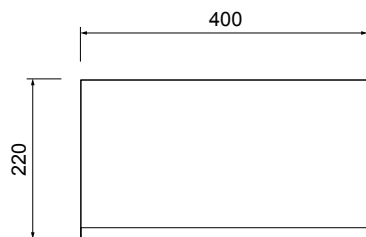

TABLO SIDE CUPBOARD

Michel César

DESCRIPTION

Tablo Side Cupboard – 2 Doors, Timber Veneer

PRODUCT CODE

WH1200T

TECHNICAL DRAWINGS

Top

Front (open)