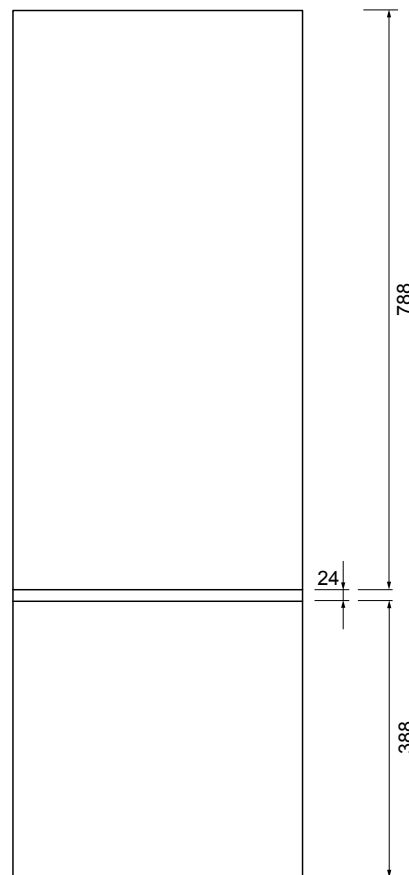

## FEATURES

- Dimensions – W 400 x H 1200 x D 220mm
- Available painted White, in Timber Veneer\*, or in your choice of paint colour.^
- The paint used on our products is polyurethane or UV based. It is five times harder and more durable than lacquer finishes.
- Timber veneer finishes are 100% natural, so each have variations in grain and colour. All come stained and sealed with a protective UV finish.
- NZ-made cabinetry.
- Comes with 3 glass shelves.

## TECHNICAL DRAWINGS

Top

Front (open)

Front

Side

## NOTES

Drawing indicates the technical measurement only and is not a reflection of how the unit will look. Sizes are nominal only. All drawings in millimeters. Drawings not to scale.