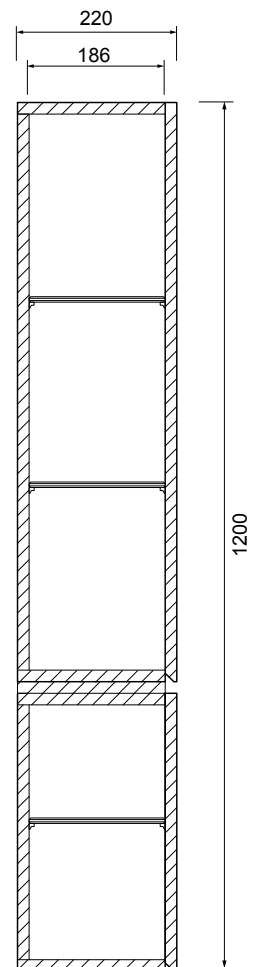

## FEATURES

- Dimensions – W 400 x H 1200 x D 220mm
- Available painted White, in Timber Veneer\*, or in your choice of paint colour.^
- The paint used on our products is polyurethane or UV based. It is five times harder and more durable than lacquer finishes.
- Timber veneer finishes are 100% natural, so each have variations in grain and colour. All come stained and sealed with a protective UV finish.
- NZ-made cabinetry.
- Comes with 3 glass shelves.

## DESCRIPTION

Tablo Side Cupboard – 2 Doors, Timber Veneer

## TECHNICAL DRAWINGS

Top

Front (open)

Front

Side

## NOTES

Drawing indicates the technical measurement only and is not a reflection of how the unit will look. Sizes are nominal only. All drawings in millimeters. Drawings not to scale.