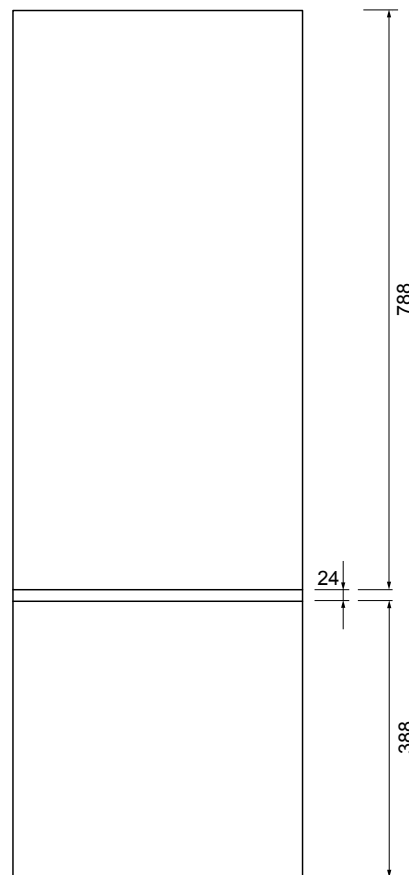

TABLO SIDE CUPBOARD

Michel César

DESCRIPTION

Tablo Side Cupboard – 2 Doors with Mirror, White

PRODUCT CODE

WH1200M

FEATURES

- Dimensions – W 400 x H 1200 x D 220mm
- Available painted White, in Timber Veneer*, or in your choice of paint colour.^
- The paint used on our products is polyurethane or UV based. It is five times harder and more durable than lacquer finishes.
- Timber veneer finishes are 100% natural, so each have variations in grain and colour. All come stained and sealed with a protective UV finish.
- NZ-made cabinetry.
- Comes with 3 glass shelves.

BATH/
CO/

TABLO SIDE CUPBOARD

Michel César

DESCRIPTION

Tablo Side Cupboard – 2 Doors with Mirror, White

PRODUCT CODE

WH1200M

TECHNICAL DRAWINGS

Top

Front (open)

Front

Side

NOTES

Drawing indicates the technical measurement only and is not a reflection of how the unit will look. Sizes are nominal only. All drawings in millimeters. Drawings not to scale.