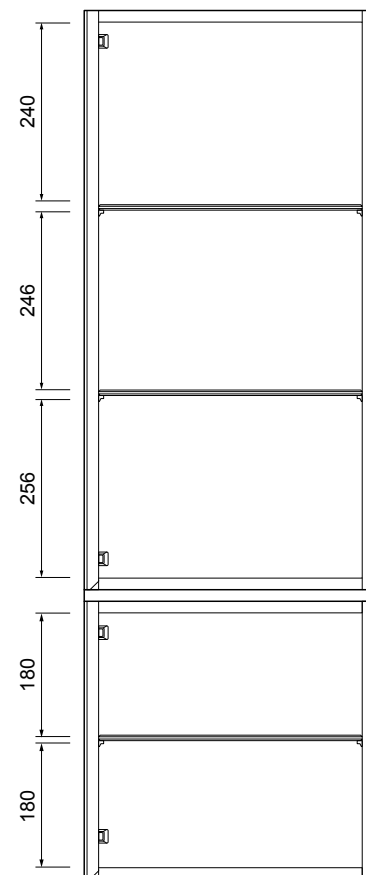

TABLO SIDE CUPBOARD

Michel César

DESCRIPTION

Tablo Side Cupboard – 2 Doors with Mirror, White

PRODUCT CODE

WH1200M

FEATURES

- Dimensions – W 400 x H 1200 x D 220mm
- Available painted White, in Timber Veneer*, or in your choice of paint colour.^
- The paint used on our products is polyurethane or UV based. It is five times harder and more durable than lacquer finishes.
- Timber veneer finishes are 100% natural, so each have variations in grain and colour. All come stained and sealed with a protective UV finish.
- NZ-made cabinetry.
- Comes with 3 glass shelves.

BATH/
CO/

TABLO SIDE CUPBOARD

Michel César

DESCRIPTION

Tablo Side Cupboard – 2 Doors with Mirror, White

PRODUCT CODE

WH1200M

TECHNICAL DRAWINGS

Top

Front (open)

Front

Side

NOTES

Drawing indicates the technical measurement only and is not a reflection of how the unit will look. Sizes are nominal only. All drawings in millimeters. Drawings not to scale.