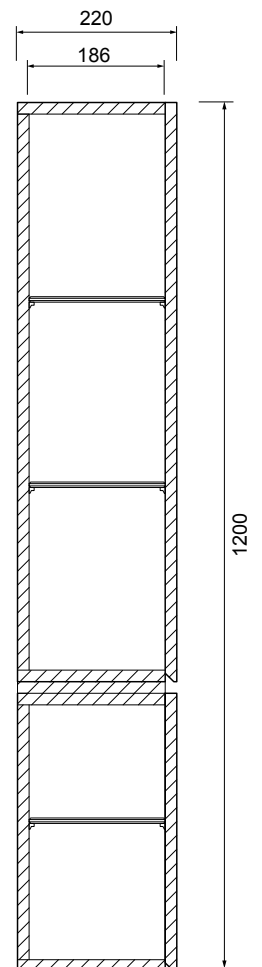

TABLO SIDE CUPBOARD

Michel César

DESCRIPTION

Tablo Side Cupboard – 2 Doors with Mirror, White

PRODUCT CODE

WH1200M

FEATURES

- Dimensions – W 400 x H 1200 x D 220mm
- Available painted White, in Timber Veneer*, or in your choice of paint colour.^
- The paint used on our products is polyurethane or UV based. It is five times harder and more durable than lacquer finishes.
- Timber veneer finishes are 100% natural, so each have variations in grain and colour. All come stained and sealed with a protective UV finish.
- NZ-made cabinetry.
- Comes with 3 glass shelves.

BATH/
CO/

TABLO SIDE CUPBOARD

Michel César

DESCRIPTION

Tablo Side Cupboard – 2 Doors with Mirror, White

PRODUCT CODE

WH1200M

TECHNICAL DRAWINGS

Top

Front (open)

Front

Side

NOTES

Drawing indicates the technical measurement only and is not a reflection of how the unit will look. Sizes are nominal only. All drawings in millimeters. Drawings not to scale.