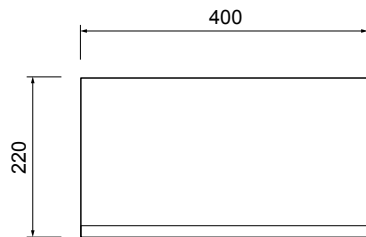

TABLO SIDE CUPBOARD

Michel César

DESCRIPTION

Tablo Side Cupboard – 2 Doors with Mirror, White

PRODUCT CODE

WH1200M

FEATURES

- Dimensions – W 400 x H 1200 x D 220mm
- Available painted White, in Timber Veneer*, or in your choice of paint colour.^
- The paint used on our products is polyurethane or UV based. It is five times harder and more durable than lacquer finishes.
- Timber veneer finishes are 100% natural, so each have variations in grain and colour. All come stained and sealed with a protective UV finish.
- NZ-made cabinetry.
- Comes with 3 glass shelves.

BATH/
CO/

TABLO SIDE CUPBOARD

Michel César

DESCRIPTION

Tablo Side Cupboard – 2 Doors with Mirror, White

PRODUCT CODE

WH1200M

TECHNICAL DRAWINGS

Top

Front (open)

Front

Side

NOTES

Drawing indicates the technical measurement only and is not a reflection of how the unit will look. Sizes are nominal only. All drawings in millimeters. Drawings not to scale.