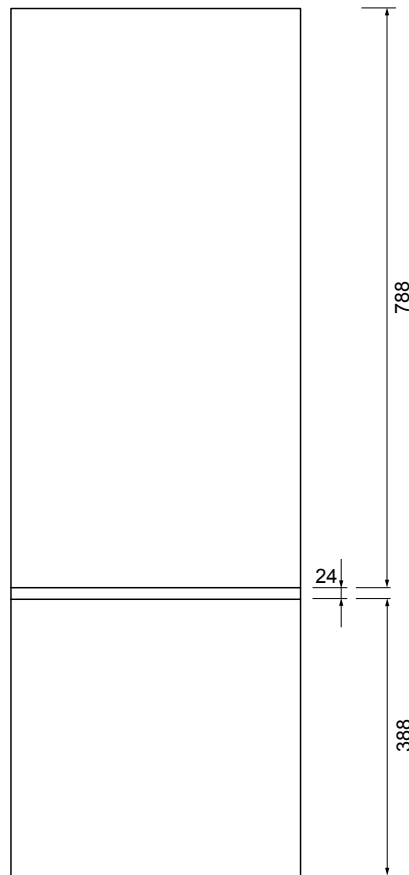

TABLO SIDE CUPBOARD

Michel César

DESCRIPTION

Tablo Side Cupboard – 2 Doors with Mirror, Timber Veneer

PRODUCT CODE

WH1200MT

FEATURES

- Dimensions – W 400 x H 1200 x D 220mm
- Available painted White, in Timber Veneer*, or in your choice of paint colour.^
- The paint used on our products is polyurethane or UV based. It is five times harder and more durable than lacquer finishes.
- Timber veneer finishes are 100% natural, so each have variations in grain and colour. All come stained and sealed with a protective UV finish.
- NZ-made cabinetry.
- Comes with 3 glass shelves.

BATH/
CO/

TABLO SIDE CUPBOARD

Michel César

DESCRIPTION

Tablo Side Cupboard – 2 Doors with Mirror, Timber Veneer

PRODUCT CODE

WH1200MT

TECHNICAL DRAWINGS

Top

Front (open)

Front

Side

NOTES

Drawing indicates the technical measurement only and is not a reflection of how the unit will look. Sizes are nominal only. All drawings in millimeters. Drawings not to scale.