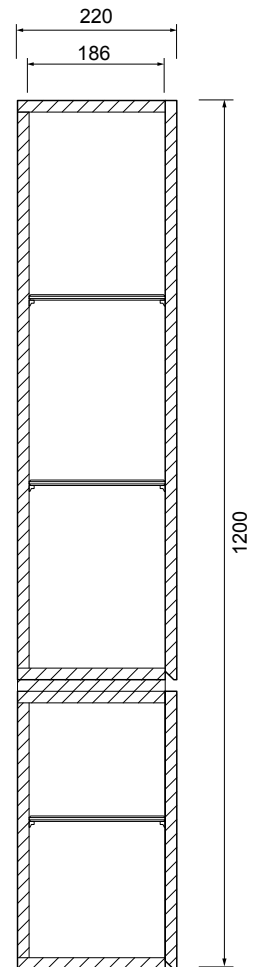

TABLO SIDE CUPBOARD

Michel César

DESCRIPTION

Tablo Side Cupboard – 2 Doors with Mirror, Timber Veneer

PRODUCT CODE

WH1200MT

FEATURES

- Dimensions – W 400 x H 1200 x D 220mm
- Available painted White, in Timber Veneer*, or in your choice of paint colour.^
- The paint used on our products is polyurethane or UV based. It is five times harder and more durable than lacquer finishes.
- Timber veneer finishes are 100% natural, so each have variations in grain and colour. All come stained and sealed with a protective UV finish.
- NZ-made cabinetry.
- Comes with 3 glass shelves.

BATH/
CO/

TABLO SIDE CUPBOARD

Michel César

DESCRIPTION

Tablo Side Cupboard – 2 Doors with Mirror, Timber Veneer

PRODUCT CODE

WH1200MT

TECHNICAL DRAWINGS

Top

Front (open)

Front

Side

NOTES

Drawing indicates the technical measurement only and is not a reflection of how the unit will look. Sizes are nominal only. All drawings in millimeters. Drawings not to scale.