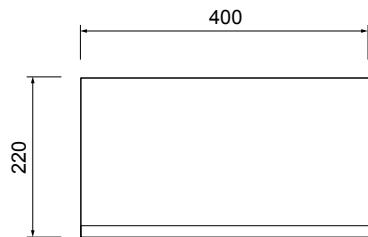

TABLO SIDE CUPBOARD

Michel César

DESCRIPTION

Tablo Side Cupboard – 2 Doors with Mirror, Timber Veneer

PRODUCT CODE

WH1200MT

FEATURES

- Dimensions – W 400 x H 1200 x D 220mm
- Available painted White, in Timber Veneer*, or in your choice of paint colour.^
- The paint used on our products is polyurethane or UV based. It is five times harder and more durable than lacquer finishes.
- Timber veneer finishes are 100% natural, so each have variations in grain and colour. All come stained and sealed with a protective UV finish.
- NZ-made cabinetry.
- Comes with 3 glass shelves.

BATH/
CO/

TABLO SIDE CUPBOARD

Michel César

DESCRIPTION

Tablo Side Cupboard – 2 Doors with Mirror, Timber Veneer

PRODUCT CODE

WH1200MT

TECHNICAL DRAWINGS

Top

Front (open)

Front

Side

NOTES

Drawing indicates the technical measurement only and is not a reflection of how the unit will look. Sizes are nominal only. All drawings in millimeters. Drawings not to scale.