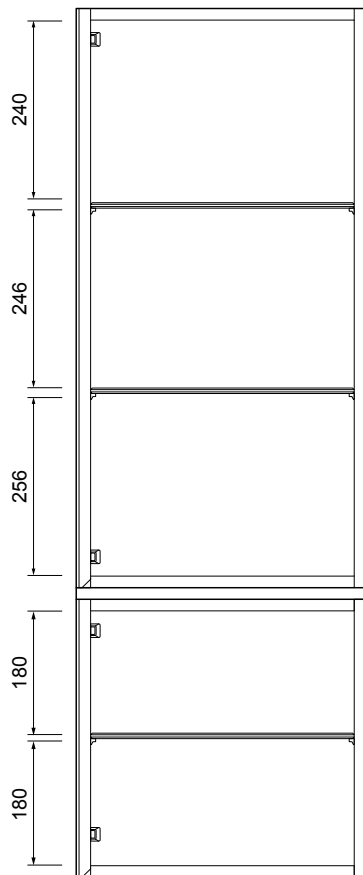

TABLO SIDE CUPBOARD

Michel César

DESCRIPTION

Tablo Side Cupboard – 2 Doors with Mirror, Timber Veneer

PRODUCT CODE

WH1200MT

FEATURES

- Dimensions – W 400 x H 1200 x D 220mm
- Available painted White, in Timber Veneer*, or in your choice of paint colour.^
- The paint used on our products is polyurethane or UV based. It is five times harder and more durable than lacquer finishes.
- Timber veneer finishes are 100% natural, so each have variations in grain and colour. All come stained and sealed with a protective UV finish.
- NZ-made cabinetry.
- Comes with 3 glass shelves.

BATH/
CO/

TABLO SIDE CUPBOARD

Michel César

DESCRIPTION

Tablo Side Cupboard – 2 Doors with Mirror, Timber Veneer

PRODUCT CODE

WH1200MT

TECHNICAL DRAWINGS

Top

Front (open)

Front

Side

NOTES

Drawing indicates the technical measurement only and is not a reflection of how the unit will look. Sizes are nominal only. All drawings in millimeters. Drawings not to scale.