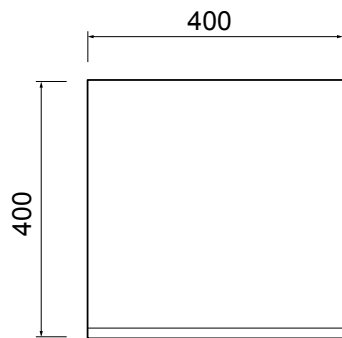

TABLO SIDE CUPBOARD

Michel César

DESCRIPTION

Tablo Side Cupboard – 2 Doors, Extra Deep, White

PRODUCT CODE

WH1200/40

FEATURES

- Dimensions – W 400 x H 1200 x D400mm
- Available painted White, in Timber Veneer*, or in your choice of paint colour.^
- The paint used on our products is polyurethane or UV based. It is five times harder and more durable than lacquer finishes.
- Timber veneer finishes are 100% natural, so each have variations in grain and colour. All come stained and sealed with a protective UV finish.
- NZ-made cabinetry.
- Comes with 3 glass shelves.

BATH/
CO/

TABLO SIDE CUPBOARD

Michel César

DESCRIPTION

Tablo Side Cupboard – 2 Doors, Extra Deep, White

PRODUCT CODE

WH1200/40

TECHNICAL DRAWINGS

Top

Front (open)

Front

Side

NOTES

Drawing indicates the technical measurement only and is not a reflection of how the unit will look. Sizes are nominal only. All drawings in millimeters. Drawings not to scale.