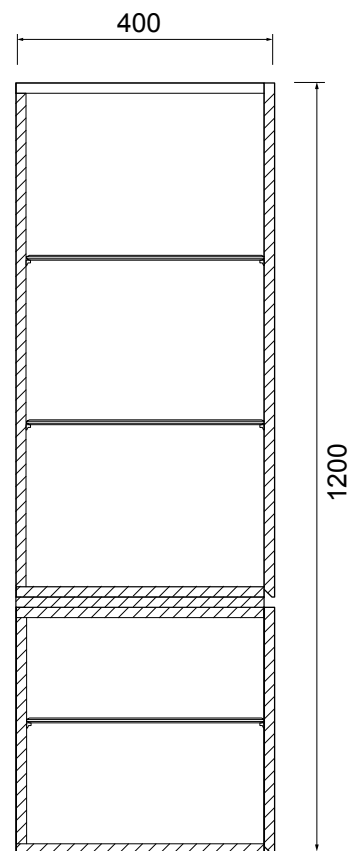

TABLO SIDE CUPBOARD

Michel César

DESCRIPTION

Tablo Side Cupboard – 2 Doors, Extra Deep, White

PRODUCT CODE

WH1200/40

FEATURES

- Dimensions – W 400 x H 1200 x D400mm
- Available painted White, in Timber Veneer*, or in your choice of paint colour.^
- The paint used on our products is polyurethane or UV based. It is five times harder and more durable than lacquer finishes.
- Timber veneer finishes are 100% natural, so each have variations in grain and colour. All come stained and sealed with a protective UV finish.
- NZ-made cabinetry.
- Comes with 3 glass shelves.

BATH/
CO/

TABLO SIDE CUPBOARD

Michel César

DESCRIPTION

Tablo Side Cupboard – 2 Doors, Extra Deep, White

PRODUCT CODE

WH1200/40

TECHNICAL DRAWINGS

Top

Front (open)

Front

Side

NOTES

Drawing indicates the technical measurement only and is not a reflection of how the unit will look. Sizes are nominal only. All drawings in millimeters. Drawings not to scale.