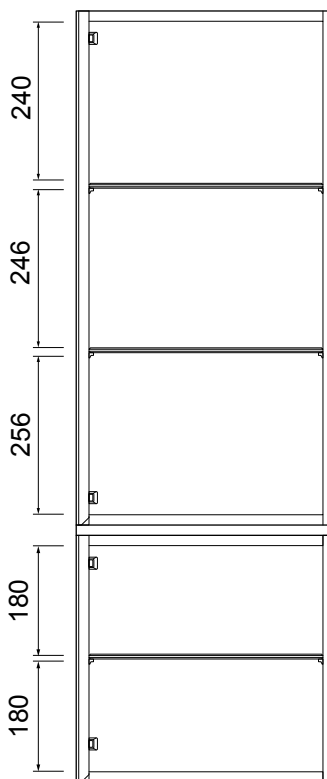

TABLO SIDE CUPBOARD

Michel César

DESCRIPTION

Tablo Side Cupboard – 2 Doors, Extra Deep, White

PRODUCT CODE

WH1200/40

FEATURES

- Dimensions – W 400 x H 1200 x D400mm
- Available painted White, in Timber Veneer*, or in your choice of paint colour.^
- The paint used on our products is polyurethane or UV based. It is five times harder and more durable than lacquer finishes.
- Timber veneer finishes are 100% natural, so each have variations in grain and colour. All come stained and sealed with a protective UV finish.
- NZ-made cabinetry.
- Comes with 3 glass shelves.

BATH/
CO/

TABLO SIDE CUPBOARD

Michel César

DESCRIPTION

Tablo Side Cupboard – 2 Doors, Extra Deep, White

PRODUCT CODE

WH1200/40

TECHNICAL DRAWINGS

Top

Front (open)

Front

Side

NOTES

Drawing indicates the technical measurement only and is not a reflection of how the unit will look. Sizes are nominal only. All drawings in millimeters. Drawings not to scale.