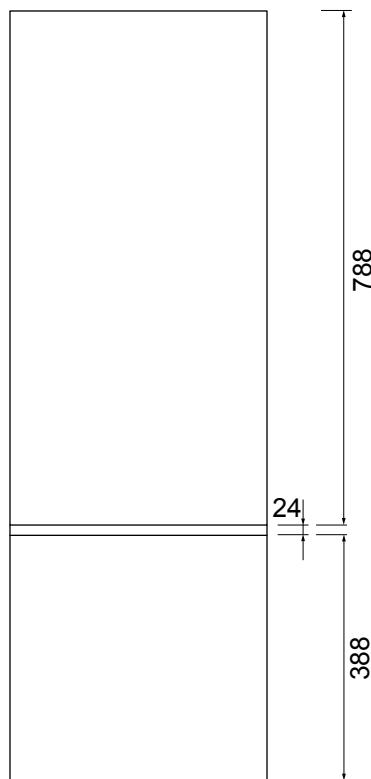

TABLO SIDE CUPBOARD

Michel César

DESCRIPTION

Tablo Side Cupboard – 2 Doors, Extra Deep, White

PRODUCT CODE

WH1200/40

FEATURES

- Dimensions – W 400 x H 1200 x D400mm
- Available painted White, in Timber Veneer*, or in your choice of paint colour.^
- The paint used on our products is polyurethane or UV based. It is five times harder and more durable than lacquer finishes.
- Timber veneer finishes are 100% natural, so each have variations in grain and colour. All come stained and sealed with a protective UV finish.
- NZ-made cabinetry.
- Comes with 3 glass shelves.

BATH/
CO/

TABLO SIDE CUPBOARD

Michel César

DESCRIPTION

Tablo Side Cupboard – 2 Doors, Extra Deep, White

PRODUCT CODE

WH1200/40

TECHNICAL DRAWINGS

Top

Front (open)

Front

Side

NOTES

Drawing indicates the technical measurement only and is not a reflection of how the unit will look. Sizes are nominal only. All drawings in millimeters. Drawings not to scale.