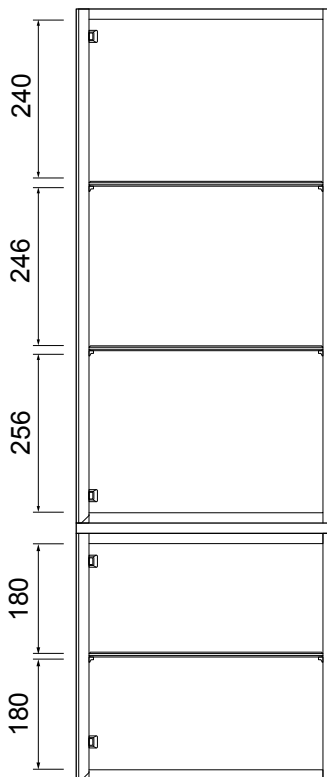

## FEATURES

- Dimensions – W 400 x H 1200 x D400mm
- Available painted White, in Timber Veneer\*, or in your choice of paint colour.^
- The paint used on our products is polyurethane or UV based. It is five times harder and more durable than lacquer finishes.
- Timber veneer finishes are 100% natural, so each have variations in grain and colour. All come stained and sealed with a protective UV finish.
- NZ-made cabinetry.
- Comes with 3 glass shelves.

## DESCRIPTION

Tablo Side Cupboard – 2 Doors, Extra Deep, Timber Veneer

## TECHNICAL DRAWINGS

Top

Front (open)

Front

Side

## NOTES

Drawing indicates the technical measurement only and is not a reflection of how the unit will look. Sizes are nominal only. All drawings in millimeters. Drawings not to scale.