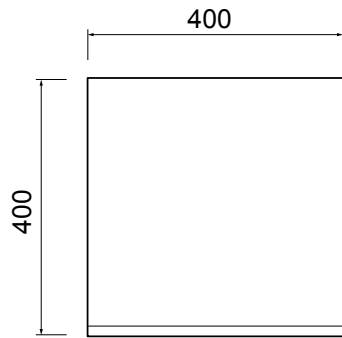

TABLO SIDE CUPBOARD

Michel César

DESCRIPTION

Tablo Side Cupboard – 2 Doors, Extra Deep, Timber Veneer

PRODUCT CODE

WH1200/40T

TECHNICAL DRAWINGS

Top

Front (open)