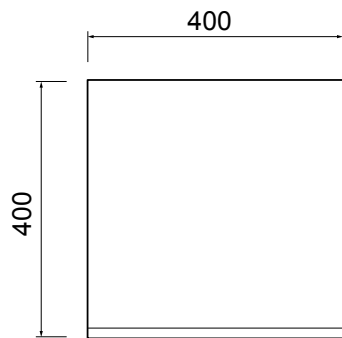

TABLO SIDE CUPBOARD

Michel César

DESCRIPTION

Tablo Side Cupboard – 2 Mirror Doors, Extra Deep, Timber Veneer

PRODUCT CODE

WH1200/40TM

FEATURES

- Dimensions – W 400 x H 1200 x D400mm
- Available painted White, in Timber Veneer*, or in your choice of paint colour.^
- The paint used on our products is polyurethane or UV based. It is five times harder and more durable than lacquer finishes.
- Timber veneer finishes are 100% natural, so each have variations in grain and colour. All come stained and sealed with a protective UV finish.
- NZ-made cabinetry.
- Comes with 3 glass shelves.

BATH/
CO/

TABLO SIDE CUPBOARD

Michel César

DESCRIPTION

Tablo Side Cupboard – 2 Mirror Doors, Extra Deep, Timber Veneer

PRODUCT CODE

WH1200/40TM

TECHNICAL DRAWINGS

Top

Front (open)

Front

Side

NOTES

Drawing indicates the technical measurement only and is not a reflection of how the unit will look. Sizes are nominal only. All drawings in millimeters. Drawings not to scale.