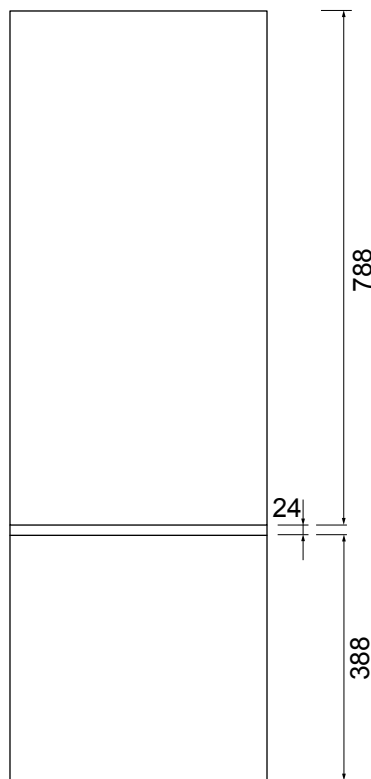

TABLO SIDE CUPBOARD

Michel César

DESCRIPTION

Tablo Side Cupboard – 2 Mirror Doors, Extra Deep, Timber Veneer

PRODUCT CODE

WH1200/40TM

FEATURES

- Dimensions – W 400 x H 1200 x D400mm
- Available painted White, in Timber Veneer*, or in your choice of paint colour.^
- The paint used on our products is polyurethane or UV based. It is five times harder and more durable than lacquer finishes.
- Timber veneer finishes are 100% natural, so each have variations in grain and colour. All come stained and sealed with a protective UV finish.
- NZ-made cabinetry.
- Comes with 3 glass shelves.

BATH/
CO/

TABLO SIDE CUPBOARD

Michel César

DESCRIPTION

Tablo Side Cupboard – 2 Mirror Doors, Extra Deep, Timber Veneer

PRODUCT CODE

WH1200/40TM

TECHNICAL DRAWINGS

Top

Front (open)

Front

Side

NOTES

Drawing indicates the technical measurement only and is not a reflection of how the unit will look. Sizes are nominal only. All drawings in millimeters. Drawings not to scale.