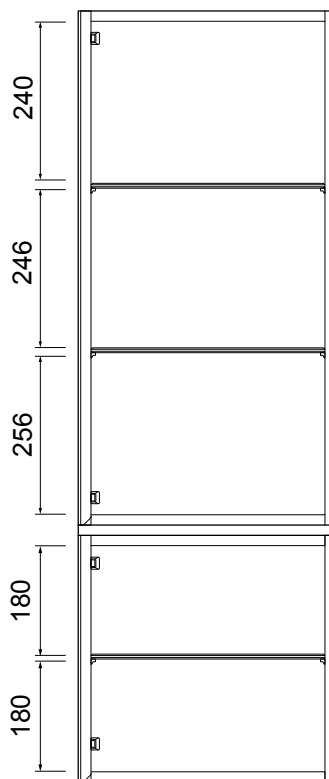

TABLO SIDE CUPBOARD

Michel César

DESCRIPTION

Tablo Side Cupboard – 2 Mirror Doors, Extra Deep, Timber Veneer

PRODUCT CODE

WH1200/40TM

FEATURES

- Dimensions – W 400 x H 1200 x D400mm
- Available painted White, in Timber Veneer*, or in your choice of paint colour.^
- The paint used on our products is polyurethane or UV based. It is five times harder and more durable than lacquer finishes.
- Timber veneer finishes are 100% natural, so each have variations in grain and colour. All come stained and sealed with a protective UV finish.
- NZ-made cabinetry.
- Comes with 3 glass shelves.

BATH/
CO/

TABLO SIDE CUPBOARD

Michel César

DESCRIPTION

Tablo Side Cupboard – 2 Mirror Doors, Extra Deep, Timber Veneer

PRODUCT CODE

WH1200/40TM

TECHNICAL DRAWINGS

Top

Front (open)

Front

Side

NOTES

Drawing indicates the technical measurement only and is not a reflection of how the unit will look. Sizes are nominal only. All drawings in millimeters. Drawings not to scale.