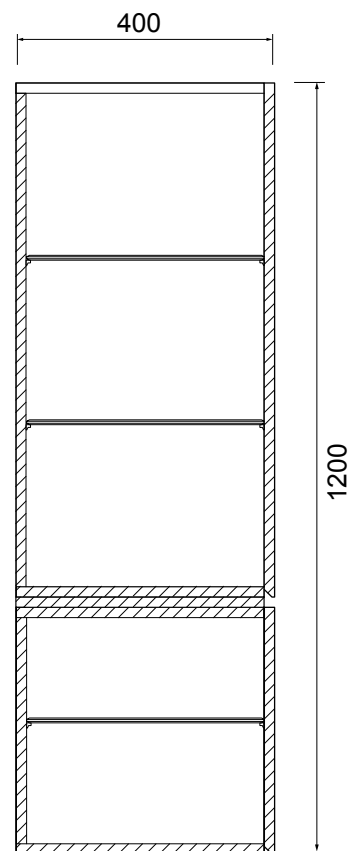

TABLO SIDE CUPBOARD

Michel César

DESCRIPTION

Tablo Side Cupboard – 2 Mirror Doors, Extra Deep, Timber Veneer

PRODUCT CODE

WH1200/40TM

FEATURES

- Dimensions – W 400 x H 1200 x D400mm
- Available painted White, in Timber Veneer*, or in your choice of paint colour.^
- The paint used on our products is polyurethane or UV based. It is five times harder and more durable than lacquer finishes.
- Timber veneer finishes are 100% natural, so each have variations in grain and colour. All come stained and sealed with a protective UV finish.
- NZ-made cabinetry.
- Comes with 3 glass shelves.

BATH/
CO/

TABLO SIDE CUPBOARD

Michel César

DESCRIPTION

Tablo Side Cupboard – 2 Mirror Doors, Extra Deep, Timber Veneer

PRODUCT CODE

WH1200/40TM

TECHNICAL DRAWINGS

Top

Front (open)

Front

Side

NOTES

Drawing indicates the technical measurement only and is not a reflection of how the unit will look. Sizes are nominal only. All drawings in millimeters. Drawings not to scale.