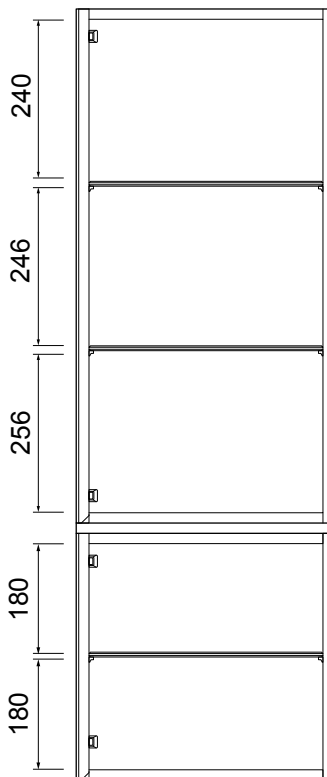

TABLO SIDE CUPBOARD

Michel César

DESCRIPTION

Tablo Side Cupboard – 2 Mirror Doors, Extra Deep, White

PRODUCT CODE

WH1200/40M

FEATURES

- Dimensions – W 400 x H 1200 x D400mm
- Available painted White, in Timber Veneer*, or in your choice of paint colour.^
- The paint used on our products is polyurethane or UV based. It is five times harder and more durable than lacquer finishes.
- Timber veneer finishes are 100% natural, so each have variations in grain and colour. All come stained and sealed with a protective UV finish.
- NZ-made cabinetry.
- Comes with 3 glass shelves.

BATH/
CO/

TABLO SIDE CUPBOARD

Michel César

DESCRIPTION

Tablo Side Cupboard – 2 Mirror Doors, Extra Deep, White

PRODUCT CODE

WH1200/40M

TECHNICAL DRAWINGS

Top

Front (open)

Front

Side

NOTES

Drawing indicates the technical measurement only and is not a reflection of how the unit will look. Sizes are nominal only. All drawings in millimeters. Drawings not to scale.