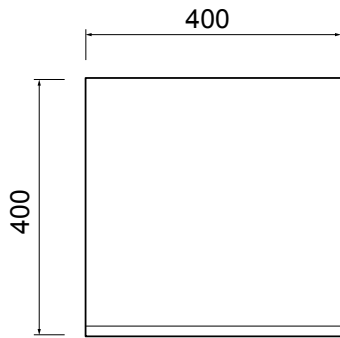

TABLO SIDE CUPBOARD

Michel César

DESCRIPTION

Tablo Side Cupboard – 2 Mirror Doors, Extra Deep, White

PRODUCT CODE

WH1200/40M

FEATURES

- Dimensions – W 400 x H 1200 x D400mm
- Available painted White, in Timber Veneer*, or in your choice of paint colour.^
- The paint used on our products is polyurethane or UV based. It is five times harder and more durable than lacquer finishes.
- Timber veneer finishes are 100% natural, so each have variations in grain and colour. All come stained and sealed with a protective UV finish.
- NZ-made cabinetry.
- Comes with 3 glass shelves.

BATH/
CO/

TABLO SIDE CUPBOARD

Michel César

DESCRIPTION

Tablo Side Cupboard – 2 Mirror Doors, Extra Deep, White

PRODUCT CODE

WH1200/40M

TECHNICAL DRAWINGS

Top

Front (open)

Front

Side

NOTES

Drawing indicates the technical measurement only and is not a reflection of how the unit will look. Sizes are nominal only. All drawings in millimeters. Drawings not to scale.