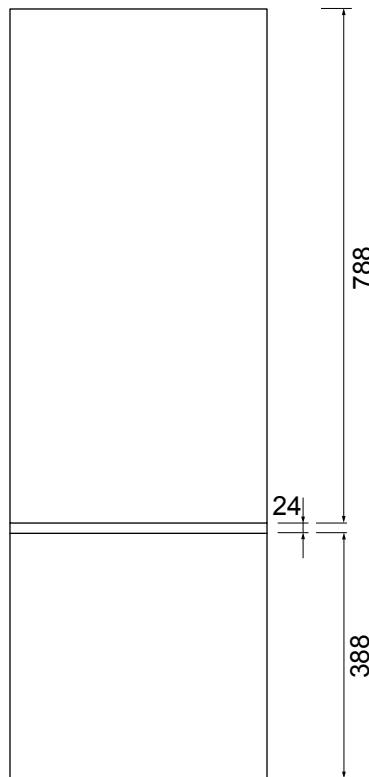

TABLO SIDE CUPBOARD

Michel César

DESCRIPTION

Tablo Side Cupboard – 2 Mirror Doors, Extra Deep, White

PRODUCT CODE

WH1200/40M

FEATURES

- Dimensions – W 400 x H 1200 x D400mm
- Available painted White, in Timber Veneer*, or in your choice of paint colour.^
- The paint used on our products is polyurethane or UV based. It is five times harder and more durable than lacquer finishes.
- Timber veneer finishes are 100% natural, so each have variations in grain and colour. All come stained and sealed with a protective UV finish.
- NZ-made cabinetry.
- Comes with 3 glass shelves.

BATH/
CO/

TABLO SIDE CUPBOARD

Michel César

DESCRIPTION

Tablo Side Cupboard – 2 Mirror Doors, Extra Deep, White

PRODUCT CODE

WH1200/40M

TECHNICAL DRAWINGS

Top

Front (open)

Front

Side

NOTES

Drawing indicates the technical measurement only and is not a reflection of how the unit will look. Sizes are nominal only. All drawings in millimeters. Drawings not to scale.