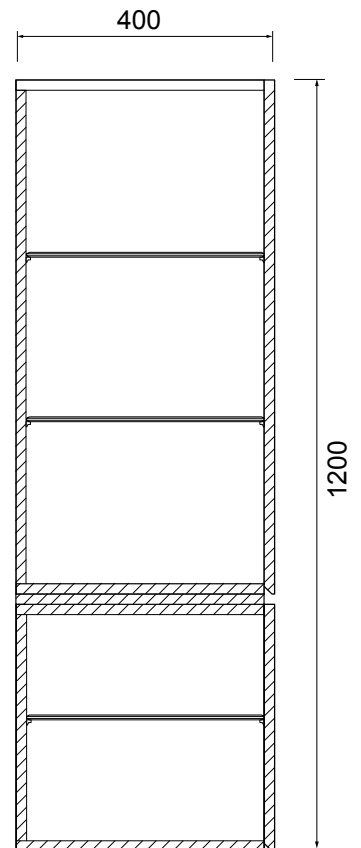

TABLO SIDE CUPBOARD

Michel César

DESCRIPTION

Tablo Side Cupboard – 2 Mirror Doors, Extra Deep, White

PRODUCT CODE

WH1200/40M

FEATURES

- Dimensions – W 400 x H 1200 x D400mm
- Available painted White, in Timber Veneer*, or in your choice of paint colour.^
- The paint used on our products is polyurethane or UV based. It is five times harder and more durable than lacquer finishes.
- Timber veneer finishes are 100% natural, so each have variations in grain and colour. All come stained and sealed with a protective UV finish.
- NZ-made cabinetry.
- Comes with 3 glass shelves.

BATH/
CO/

TABLO SIDE CUPBOARD

Michel César

DESCRIPTION

Tablo Side Cupboard – 2 Mirror Doors, Extra Deep, White

PRODUCT CODE

WH1200/40M

TECHNICAL DRAWINGS

Top

Front (open)

Front

Side

NOTES

Drawing indicates the technical measurement only and is not a reflection of how the unit will look. Sizes are nominal only. All drawings in millimeters. Drawings not to scale.