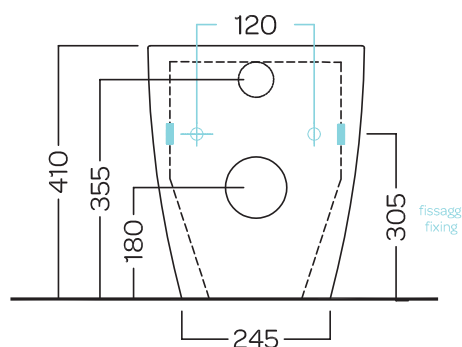

TECHNICAL DRAWINGS

Front

Side

Top Down

AWARD WINNING

NOTES

*Additional Cost. Accessories not included. Drawing indicates the technical measurement only and is not a reflection of how the product will look. Sizes are nominal only. All drawings in millimeters. Drawings not to scale. Date.

Flush Plates

vcbc

DESCRIPTION

Rectangle Flush Plates, White Gloss/Chrome Gloss, Chrome Gloss, Chrome Matte/Chrome Gloss, Black/Chrome Gloss.

PRODUCT CODE

3D1.1009, 3D1.1010,
3D1.1011, K5131-23.

FEATURES

- Dimensions - W236 x H152 x D8 mm
- Rectangle flush plates for in-wall cisterns
- All finishes have Chrome Gloss Button Trim

Flush Plates

vcbc

DESCRIPTION

Round Flush Plates, White Gloss/Chrome Gloss, Chrome Gloss, Chrome Matte/Chrome Gloss, Black/Chrome Gloss.

PRODUCT CODE

3D1.1106, 3D1.1010,
3D1.1008, K5130-23.

FEATURES

- Dimensions - W236 x H152 x D8 mm
- Round flush plates for in-wall cisterns
- All finishes have Chrome Gloss Button Trim

In-Wall Cistern

vcbc

DESCRIPTION

In-Wall Cistern (for Floor-Standing Toilets)

PRODUCT CODE

3D1.1005

FEATURES

- Dimensions - W480 x H830 x D78 mm
- Thickness of cistern 80mm, fits into 90mm walls
- Pair with our Round / Rectangle Flush Plate, available in White / Chrome High Gloss / Chrome Matt / Black (sold separately).
- Concealed cistern insulated to prevent condensation
- Adjustable dual flush valve
- Supplied with flush bend pipe
- Protection cover for service opening
- Inlet location hole is at the top
- 4 star WELS rating