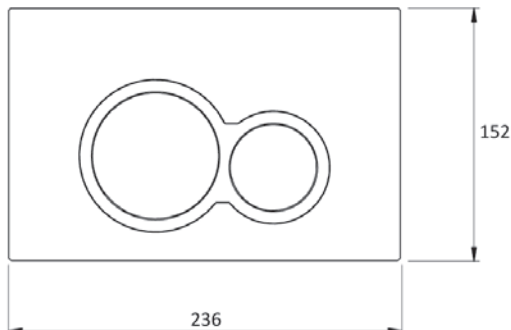

NOTES

*Additional cost. Drawing indicates the technical measurement only and is not a reflection of how the product will look. Sizes nominal only. Drawings in millimeters, not to scale. August 2023.