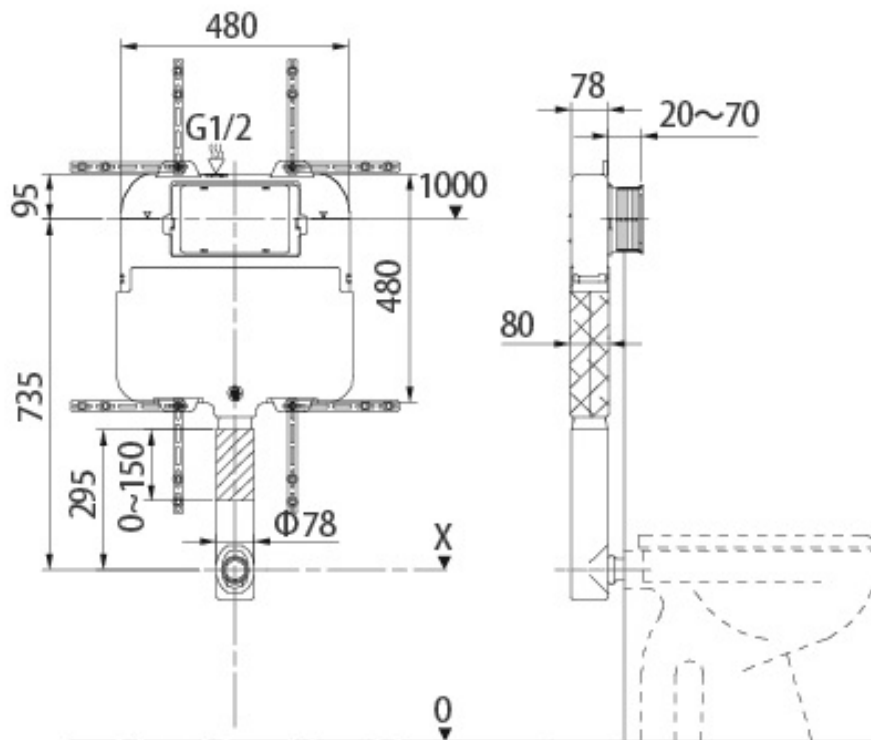

Flush Plates

vcbc

DESCRIPTION

Round Flush Plates, White Gloss/Chrome Gloss, Chrome Gloss, Chrome Matte/Chrome Gloss, Black/Chrome Gloss.

PRODUCT CODE

3D1.1106, 3D1.1010,
3D1.1008, K5130-23.

FEATURES

- Dimensions - W236 x H152 x D8 mm
- Round flush plates for in-wall cisterns
- All finishes have Chrome Gloss Button Trim

TECHNICAL DRAWINGS

NOTES

*Additional cost. Drawing indicates the technical measurement only and is not a reflection of how the product will look. Sizes nominal only. Drawings in millimeters, not to scale. August 2023.

In-Wall Cistern

vcbc

DESCRIPTION

In-Wall Cistern (for Floor-Standing Toilets)

PRODUCT CODE

3D1.1005

FEATURES

- Dimensions - W480 x H830 x D78 mm
- Thickness of cistern 80mm, fits into 90mm walls
- Pair with our Round / Rectangle Flush Plate, available in White / Chrome High Gloss / Chrome Matt / Black (sold separately).
- Concealed cistern insulated to prevent condensation
- Adjustable dual flush valve
- Supplied with flush bend pipe
- Protection cover for service opening
- Inlet location hole is at the top
- 4 star WELS rating

TECHNICAL DRAWINGS

NOTES

Drawing indicates the technical measurement only and is not a reflection of how the product will look. Sizes nominal only. Drawings in millimeters, not to scale. Feb 2020.