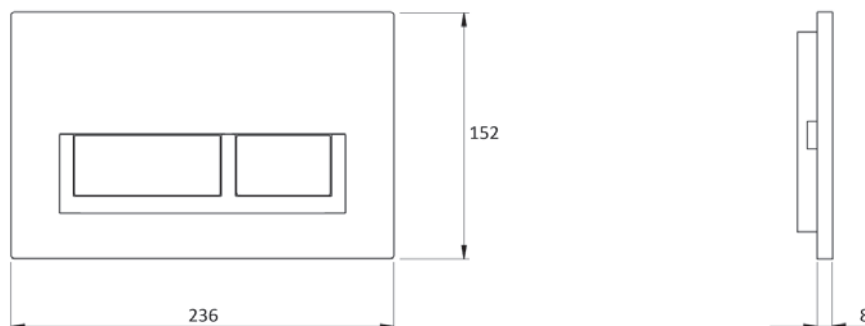

NOTES

*Additional cost. Drawing indicates the technical measurement only and is not a reflection of how the product will look. Sizes nominal only. Drawings in millimeters, not to scale. August 2023.