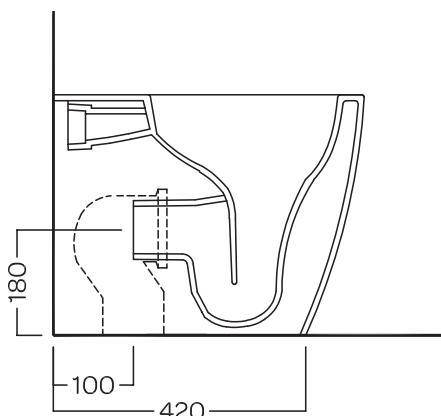

Finishes White vitreous china

- Features**
- Wall-faced with in-wall cistern
 - Adjustable flush valve
 - Rimless design offers maximum hygiene
 - Easy to clean
 - Vitreous China with Nano Glaze rim and trap
 - Removable soft close with with s/s hinges
 - Pair with round or rectangle flush plates
 - P-trap pan

TECHNICAL DRAWINGS

Front

Side

Top Down

AWARD WINNING

NOTES

*Additional Cost. Accessories not included. Drawing indicates the technical measurement only and is not a reflection of how the product will look. Sizes are nominal only. All drawings in millimeters. Drawings not to scale. Date.

Flush Plates

vcbc

DESCRIPTION

Rectangle Flush Plates, White Gloss/Chrome Gloss, Chrome Gloss, Chrome Matte/Chrome Gloss, Black/Chrome Gloss.

PRODUCT CODE

3D1.1009, 3D1.1010,
3D1.1011, K5131-23.

FEATURES

- Dimensions - W236 x H152 x D8 mm
- Rectangle flush plates for in-wall cisterns
- All finishes have Chrome Gloss Button Trim

In-Wall Cistern

vcbc

DESCRIPTION

In-Wall Cistern (for Floor-Standing Toilets)

PRODUCT CODE

3D1.1005

FEATURES

- Dimensions - W480 x H830 x D78 mm
- Thickness of cistern 80mm, fits into 90mm walls
- Pair with our Round / Rectangle Flush Plate, available in White / Chrome High Gloss / Chrome Matt / Black (sold separately).
- Concealed cistern insulated to prevent condensation
- Adjustable dual flush valve
- Supplied with flush bend pipe
- Protection cover for service opening
- Inlet location hole is at the top
- 4 star WELS rating