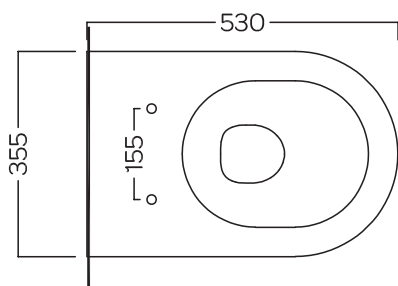

DESCRIPTION

Futura Vortex, Wall-faced Toilet Suite with In-Wall Cistern

PRODUCT CODE

FUTWFA-BR, FUTWFA-CPR, FUTWFA-MPR, FUTWFA-CWR /
FUTWFA-BS, FUTWFA-CPS, FUTWFA-MPS, FUTWFA-CWS

Dimensions W 355 x H 410 x D 530 (mm)

Finishes White vitreous china

1. **Features**
2. Wall-faced with in-wall cistern
   - Adjustable flush valve
   - Rimless design offers maximum hygiene
   - Easy to clean
   - Vitreous China with Nano Glaze rim and trap
   - Removable soft close with with s/s hinges
   - Pair with round or rectangle flush plates
   - P-trap pan

1. **Flush Plate Options**
2. Choice of round or rectangle buttons:
   - White gloss plate & chrome gloss trim
   - Chrom gloss plate & chrome gloss trim
   - Chrome matte plate & chrome gloss trim
   - Black plate & chrome gloss trim

TECHNICAL DRAWINGS

Front

AWARD WINNING

NOTES

*Additional Cost. Accessories not included. Drawing indicates the technical measurement only and is not a reflection of how the product will look. Sizes are nominal only. All drawings in millimeters. Drawings not to scale. Date.