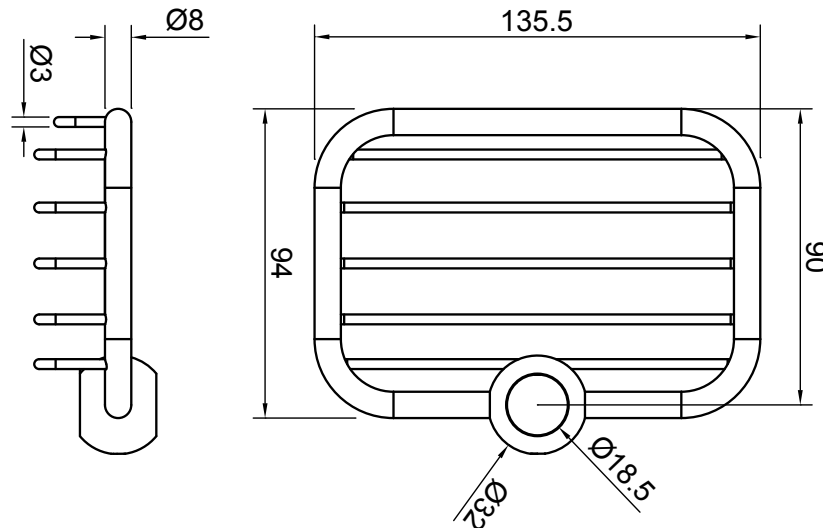

DESCRIPTION

Soap Basket for Vertical Riser

PRODUCT CODE

V23

FEATURES

- Dimensions - W135 x H32 D94 mm
- For attaching to shower Vertical Riser (V21)
- Chrome plated brass

TECHNICAL DRAWINGS

NOTES

*Non-stock item. Excludes accessories. Drawing indicates the technical measurement only and is not a reflection of how the unit will look. Sizes are nominal only. All drawings in millimeters. Drawings not to scale.