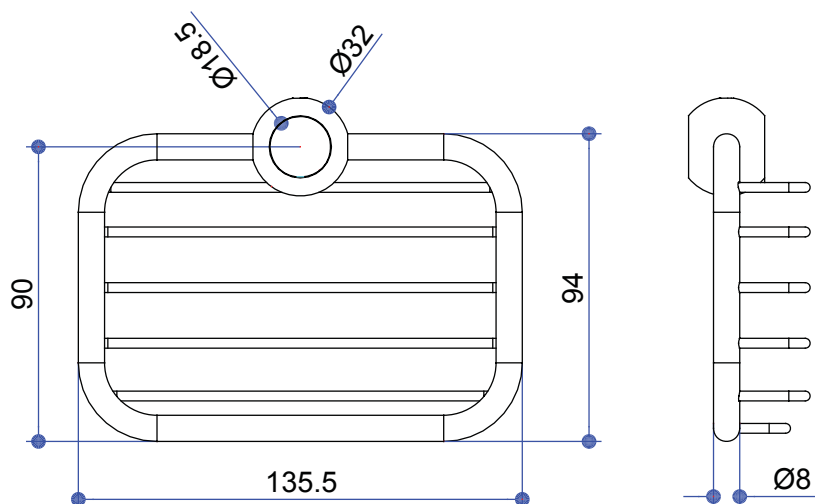

Dimension

Maintenance

We do NOT recommend you use any household cleaners to clean the product. Because these cleaners change substance or formula too frequently. The product should be always cleaned only with soapy water and rinsed with clean water and dried with a soft cloth.