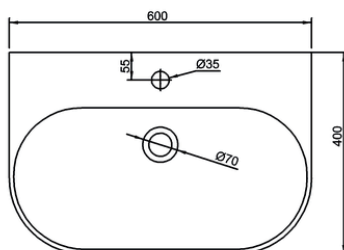

Trim 600

vcbc

DESCRIPTION

Trim Wash Basin 600mm with Round Semi Pedestal, Wall-Hung Basin

PRODUCT CODE

TRIM.004 SP.1033

FEATURES

- Dimensions - W 600mm x H 80mm x D 400mm
- Excludes tapware & accessories.

Technical Drawings

Top

Side Section

Front

NOTES

basins. • Drawing indicates the technical measurement only and is not a reflection of how the product will look. Sizes nominal only. Drawings in millimetres. Not to scale • Tap ware & accessories not included. Feb 2020.