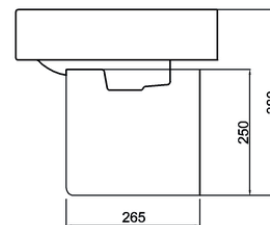

Trim 600

vcbc

DESCRIPTION

Trim Wash Basin 600mm with Round Semi Pedestal, Wall-Hung Basin

PRODUCT CODE

TRIM.004 SP.1033

FEATURES

- Dimensions - W 600mm x H 80mm x D 400mm
- Excludes tapware & accessories.

Technical Drawings

Top

Side Section

Front

NOTES

basins. • Drawing indicates the technical measurement only and is not a reflection of how the product will look. Sizes nominal only. Drawings in millimetres. Not to scale • Tap ware & accessories not included. Feb 2020.