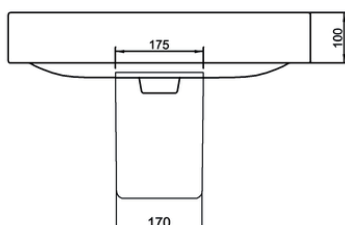

Trim 600

vcbc

DESCRIPTION

Trim Wash Basin 600mm with Round Semi Pedestal, Wall-Hung Basin

PRODUCT CODE

TRIM.004 SP.1033

FEATURES

- Dimensions - W 600mm x H 80mm x D 400mm
- Excludes tapware & accessories.

Technical Drawings

Top

Side Section

Front

NOTES

basins. • Drawing indicates the technical measurement only and is not a reflection of how the product will look. Sizes nominal only. Drawings in millimetres. Not to scale • Tap ware & accessories not included. Feb 2020.