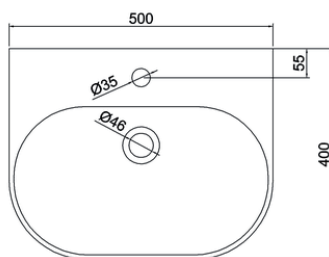

Trim 500

vcbc

DESCRIPTION

Trim Wash Basin 500mm with Round Semi Pedestal, Wall-Hung Basin

PRODUCT CODE

TRIM.005 SP.1033

FEATURES

- Dimensions - W 500mm x H 380mm x D 400mm
- Excludes tapware & accessories.

Technical Drawings

Top

Side Section

Front

NOTES

basins. • Drawing indicates the technical measurement only and is not a reflection of how the product will look. Sizes nominal only. Drawings in millimetres. Not to scale • Tap ware & accessories not included. Feb 2020.