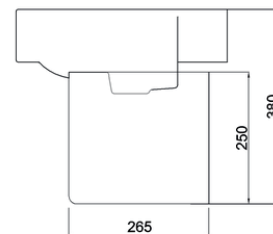

Trim 500

vcbc

DESCRIPTION

Trim Wash Basin 500mm with Round Semi Pedestal, Wall-Hung Basin

PRODUCT CODE

TRIM.005 SP.1033

FEATURES

- Dimensions - W 500mm x H 380mm x D 400mm
- Excludes tapware & accessories.

Technical Drawings

Top

Side Section

Front

NOTES

basins. • Drawing indicates the technical measurement only and is not a reflection of how the product will look. Sizes nominal only. Drawings in millimetres. Not to scale • Tap ware & accessories not included. Feb 2020.