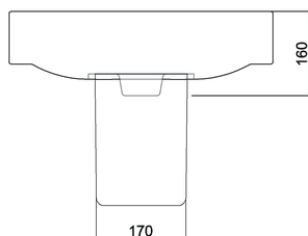

Trim 500

vcbc

DESCRIPTION

Trim Wash Basin 500mm with Round Semi Pedestal, Wall-Hung Basin

PRODUCT CODE

TRIM.005 SP.1033

FEATURES

- Dimensions - W 500mm x H 380mm x D 400mm
- Excludes tapware & accessories.

Technical Drawings

Top

Side Section

Front

NOTES

basins. • Drawing indicates the technical measurement only and is not a reflection of how the product will look. Sizes nominal only. Drawings in millimetres. Not to scale • Tap ware & accessories not included. Feb 2020.