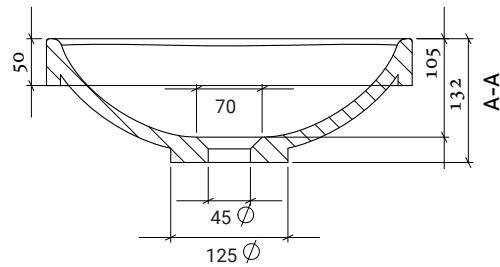

## FEATURES

- Dimensions W390 x H132 x D390 mm
- Matte White
- Seamless, smooth finish
- Made of Soild Kordura (Acrylic and resin composite)
- Semi-Recessed Round design
- *Tapware must be wall-mounted or offset.*
- *Not compatible with Slim Vanities*

## TECHNICAL DRAWINGS

Top View

Side Section

Side Section

## NOTES

See our website for product prices. Drawing indicates the technical measurement only and is not a reflection of how the product will look. Sizes are nominal only. All drawings in millimeters. Drawings not to scale. January 2025.