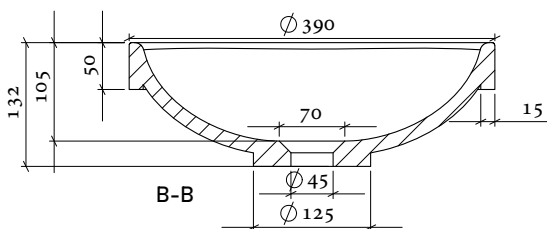

## FEATURES

- Dimensions W390 x H132 x D390 mm
- Matte White
- Seamless, smooth finish
- Made of Soild Kordura (Acrylic and resin composite)
- Semi-Recessed Round design
- *Tapware must be wall-mounted or offset.*
- *Not compatible with Slim Vanities*

## TECHNICAL DRAWINGS

Top View

Side Section

Side Section

## NOTES

See our website for product prices. Drawing indicates the technical measurement only and is not a reflection of how the product will look. Sizes are nominal only. All drawings in millimeters. Drawings not to scale. January 2025.