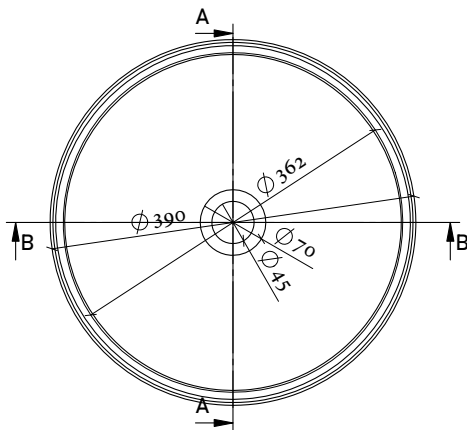

## DESCRIPTION

Treste Kordura Semi-Recessed Basin

## FEATURES

- Dimensions W390 x H132 x D390 mm
- Matte White
- Seamless, smooth finish
- Made of Soild Kordura (Acrylic and resin composite)
- Semi-Recessed Round design
- *Tapware must be wall-mounted or offset.*
- *Not compatible with Slim Vanities*

## TECHNICAL DRAWINGS

Top View

Side Section

Side Section

## NOTES

See our website for product prices. Drawing indicates the technical measurement only and is not a reflection of how the product will look. Sizes are nominal only. All drawings in millimeters. Drawings not to scale. January 2025.