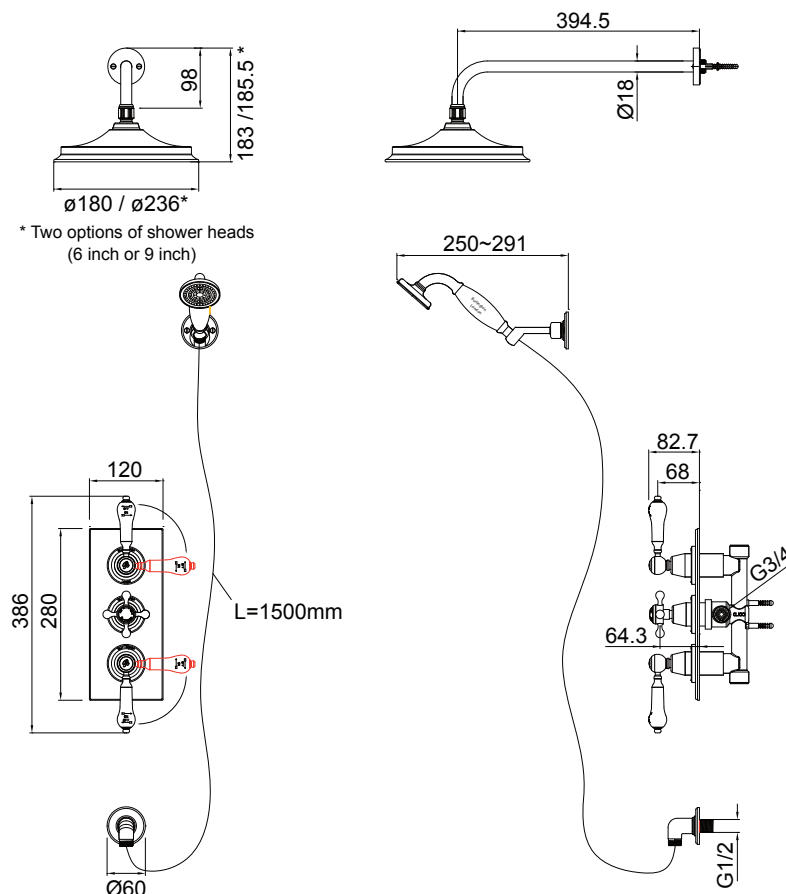

Trent 4

Burlington®

DESCRIPTION

Trent 4: Thermostatic Shower with 6" or 9" Shower Head and White or Black Indices

PRODUCT CODE

TR4WH6 / TR4WH9
TR4BL6 / TR4BL9

FEATURES

- Dimensions - W120 x H386 x D395 mm
- Trent 4: Thermostatic Two Outlet Concealed Divertor Shower Valve, Fixed Arm, Handset & Holder with Hose with 6" or 9" Airburst Shower Head
- Traditional brass faceplate, Claremont tap with White ceramic indice, and ceramic lever. Lever/indice also available in Black* (additional cost)
- Thermostatic mixing valves blend hot and cold water to ensure constant, safe temperatures. Has Vernet wax capsules throughout their showering valves, meaning temperature when showering varies no more than + - 1°C.
- Mixer body and handset made of brass. The shower head is made of ABS and brass, and has anti-limescale silicone nozzles.
- Large bore shower hose (11mm), hose length: 1.5m
- 390mm adjustable fixed shower arm

TECHNICAL DRAWINGS

NOTES

1 star WELS rating. Hot & cold inlet 3/4 female thread. *Non stock item. Drawing indicates the technical measurement only and is not a reflection of how the product will look. Sizes are nominal only. All drawings in millimeters. Drawings not to scale. Excludes accessories. December 2018.

Shower Head

Burlington®

DESCRIPTION

6" / 9" Shower Head

PRODUCT CODE

V16 / V17

FEATURES

- Dimensions - W180 x H85 x D180 mm (V16) / W236 x H100 x D236 mm (V17)
- Choose between a 6" or 9" Airburst shower heads
- Airburst shower heads combine air and water, the pressure inside the shower head is increased – the power of a traditional shower with up to 33% water saved
- Shower heads have anti-limescale silicone nozzles
- Quality materials minimise potential limescale, enabling extended lifetimes