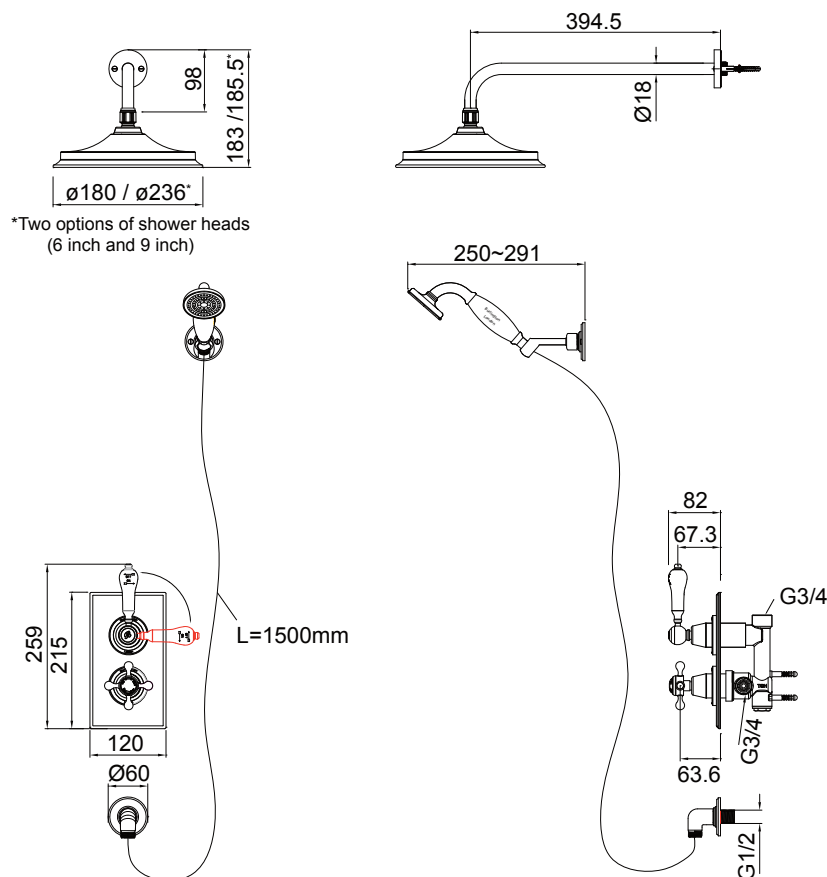

Trent 3

Burlington®

DESCRIPTION

Trent 3: Thermostatic Shower with 6" or 9" Shower Head and White or Black Indices

PRODUCT CODE

TR3WH6 / TR3WH9
TR3BL6 / TR3BL9

FEATURES

- Dimensions - W120 x H259 x D395 mm
- Trent Thermostatic Two Outlet Concealed Divertor Shower Valve, Fixed Arm, Handset & Holder with Hose with 6" or 9" Airburst Shower Head
- Traditional brass faceplate, Claremont tap with White ceramic indice, and ceramic lever. Lever/indice also available in Black* (additional cost)
- Thermostatic mixing valves blend hot and cold water to ensure constant, safe temperatures. Has Vernet wax capsules throughout their showering valves, meaning temperature when showering varies no more than + - 1°C.
- Mixer body and handset made of brass. The shower head is made of ABS and brass, and has anti-limescale silicone nozzles.
- Large bore shower hose (11mm), hose length: 1.5m
- 390mm adjustable fixed shower arm

TECHNICAL DRAWINGS

NOTES

1 star WELS rating. Hot & cold inlet 3/4 female thread. *Non stock item. Drawing indicates the technical measurement only and is not a reflection of how the product will look. Sizes are nominal only. All drawings in millimeters. Drawings not to scale. Excludes accessories. September 2022.

Shower Head

Burlington®

DESCRIPTION

6" / 9" Shower Head

PRODUCT CODE

V16 / V17

FEATURES

- Dimensions - W180 x H85 x D180 mm (V16) / W236 x H100 x D236 mm (V17)
- Choose between a 6" or 9" Airburst shower heads
- Airburst shower heads combine air and water, the pressure inside the shower head is increased – the power of a traditional shower with up to 33% water saved
- Shower heads have anti-limescale silicone nozzles
- Quality materials minimise potential limescale, enabling extended lifetimes