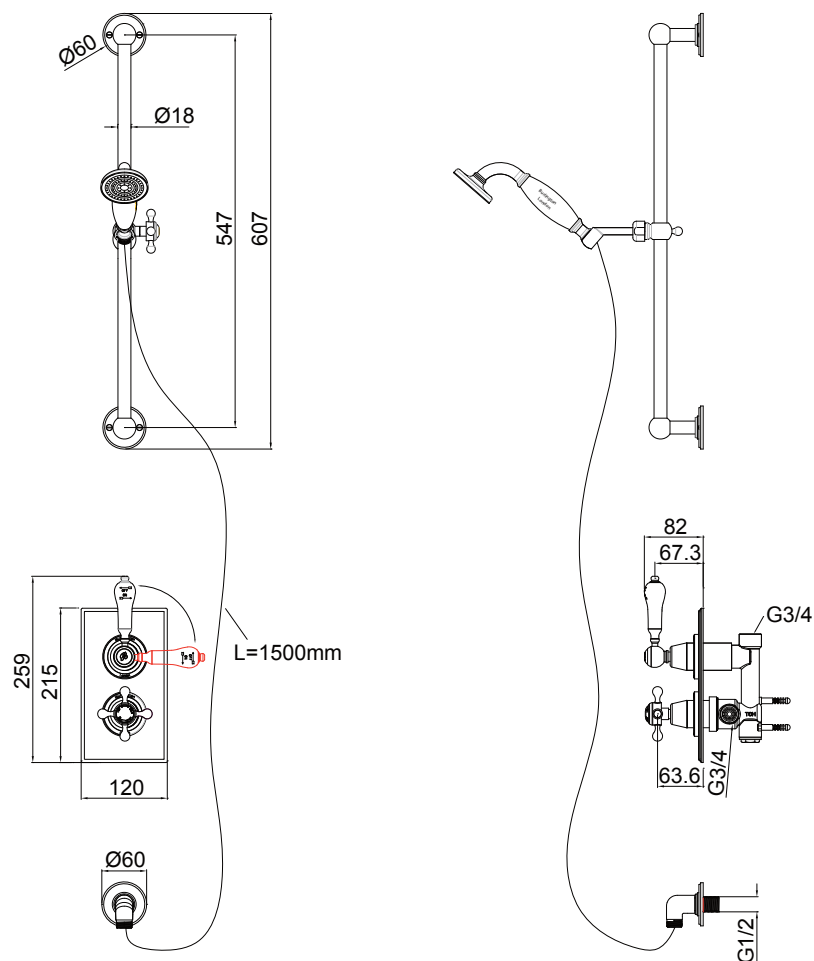

Trent 2

Burlington®

DESCRIPTION

Trent 2: Thermostatic Shower with White or Black Indices

PRODUCT CODE

TR2WH / TR2BL

FEATURES

- Dimensions - W120 x H866 x D82 mm
- Trent 2: Thermostatic Single Outlet Concealed Shower Valve with Slide Rail, Hose & Handset
- Slide rail including elbow, hose and handset with ceramic handle
- Traditional brass faceplate, Claremont tap with White ceramic indice, and ceramic lever. Lever/indice also available in Black* (additional cost)
- Mixer body and handset made of brass
- Large bore shower hose (11mm), hose length: 1.5m
- 3 star WELS rating

TECHNICAL DRAWINGS

NOTES

*Non stock item. Hot & cold inlet 3/4 female thread. Drawing indicates the technical measurement only and is not a reflection of how the product will look. Sizes are nominal only. All drawings in millimeters. Drawings not to scale. Excludes accessories. September 2022.