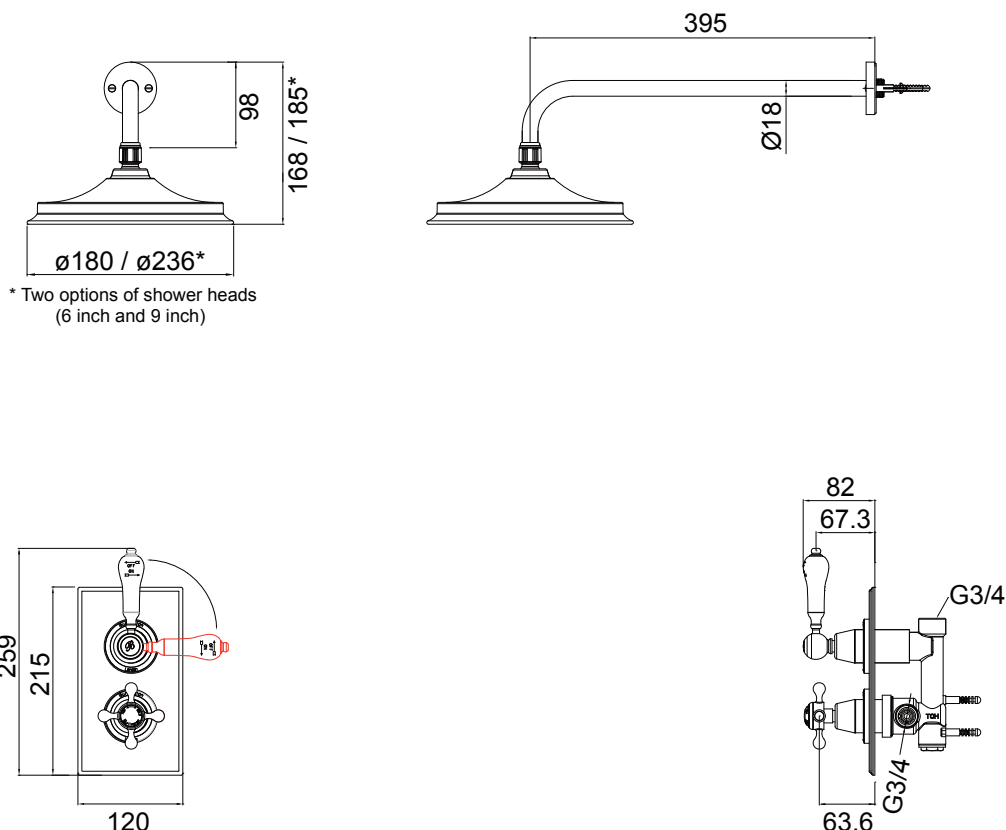

Trent 1

Burlington®

DESCRIPTION

Trent 1: Thermostatic Shower with 6" or 9" Shower Head and White or Black Indices

PRODUCT CODE

TR1WH6 / TR1WH9
/ TR1BL6 / TR1BL9

FEATURES

- Dimensions - W120 x H259 x D395 mm
- Trent 1: Thermostatic Single Outlet Concealed Shower Valve with Fixed Shower Arm with 6" or 9" Airburst Shower Head
- Traditional brass faceplate, Claremont tap with White ceramic indice, and ceramic lever. Lever/indice also available in Black* (additional cost)
- Thermostatic mixing valves blend hot and cold water to ensure constant, safe temperatures. Has Vernet wax capsules throughout their showering valves, meaning temperature when showering varies no more than + - 1°C.
- Mixer body made of brass. The shower head is made of ABS and brass, and has anti-limescale silicone nozzles
- 390mm adjustable fixed shower arm

TECHNICAL DRAWINGS

* Two options of shower heads
(6 inch and 9 inch)

NOTES

1 star WELS rating. Hot & cold inlet 3/4 female thread. *Non stock item. Drawing indicates the technical measurement only and is not a reflection of how the product will look. Sizes are nominal only. All drawings in millimeters. Drawings not to scale. Excludes accessories. September 2022.

Shower Head

Burlington®

DESCRIPTION

6" / 9" Shower Head

PRODUCT CODE

V16 / V17

FEATURES

- Dimensions - W180 x H85 x D180 mm (V16) / W236 x H100 x D236 mm (V17)
- Choose between a 6" or 9" Airburst shower heads
- Airburst shower heads combine air and water, the pressure inside the shower head is increased – the power of a traditional shower with up to 33% water saved
- Shower heads have anti-limescale silicone nozzles
- Quality materials minimise potential limescale, enabling extended lifetimes