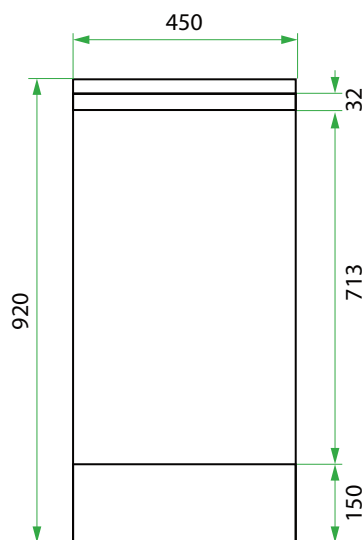

ACCESSORY CABINET /

LAUNDRY

DESCRIPTION

Accessory Cabinet - Pull Out Double Hamper

PRODUCT CODE

VLUENGHD45D / VLUENGHD45DCC

Dimensions	W 450	x H 920	x D 590	(mm)
Basket	White & Grey			
Finishes	Matte English White or Matte Custom Colour Paint*			
BenchTop* Finishes	Standard (White) or Colour* (Carrara Marble, Ariston, Ice Crystal, Peak Stone, Akashi Grey or Black Granite)			
Handle	Pull Handle (Chrome, Black, Antique Pewter or Antique Bronze)			
Origin	New Zealand made cabinetry			
Notes	Pull-Out Double Hamper. Kordura Benchtop is additional cost (sold per 100mm). See website for all finish colours. Not compatible with sinks.			

TECHNICAL DRAWINGS

Front

Side Section

Inside

Hamper Top Down

NOTES

*Additional Cost. Accessories not included. See our website for product prices. Drawing indicates the technical measurement only and is not a reflection of how the product will look. Sizes are nominal only. All drawings in millimeters. Drawings not to scale. October 2024.