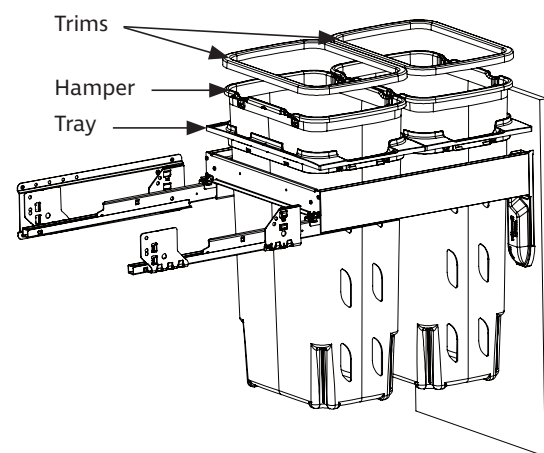

ACCESSORY CABINET /

LAUNDRY

DESCRIPTION

Accessory Cabinet - Pull Out Double Hamper

PRODUCT CODE

VLUENGHD45D / VLUENGHD45DCC

Dimensions	W 450	x H 920	x D 590	(mm)
Basket	White & Grey			
Finishes	Matte English White or Matte Custom Colour Paint*			
BenchTop* Finishes	Standard (White) or Colour* (Carrara Marble, Ariston, Ice Crystal, Peak Stone, Akashi Grey or Black Granite)			
Handle	Pull Handle (Chrome, Black, Antique Pewter or Antique Bronze)			
Origin	New Zealand made cabinetry			
Notes	Pull-Out Double Hamper. Kordura Benchtop is additional cost (sold per 100mm). See website for all finish colours. Not compatible with sinks.			

TECHNICAL DRAWINGS

Front

Side Section

Inside

Hamper Top Down

NOTES

*Additional Cost. Accessories not included. See our website for product prices. Drawing indicates the technical measurement only and is not a reflection of how the product will look. Sizes are nominal only. All drawings in millimeters. Drawings not to scale. October 2024.