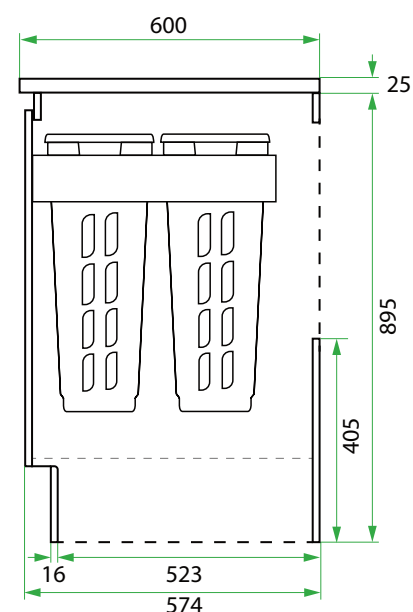

ACCESSORY CABINET /

LAUNDRY

DESCRIPTION

Accessory Cabinet - Pull Out Double Hamper

PRODUCT CODE

VLUENGHD45D / VLUENGHD45DCC

Dimensions	W 450	x H 920	x D 590	(mm)
Basket	White & Grey			
Finishes	Matte English White or Matte Custom Colour Paint*			
BenchTop* Finishes	Standard (White) or Colour* (Carrara Marble, Ariston, Ice Crystal, Peak Stone, Akashi Grey or Black Granite)			
Handle	Pull Handle (Chrome, Black, Antique Pewter or Antique Bronze)			
Origin	New Zealand made cabinetry			
Notes	Pull-Out Double Hamper. Kordura Benchtop is additional cost (sold per 100mm). See website for all finish colours. Not compatible with sinks.			

TECHNICAL DRAWINGS

Front

Side Section

Inside

Hamper Top Down

NOTES

*Additional Cost. Accessories not included. See our website for product prices. Drawing indicates the technical measurement only and is not a reflection of how the product will look. Sizes are nominal only. All drawings in millimeters. Drawings not to scale. October 2024.