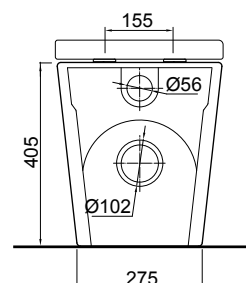

Rest

vcbc

DESCRIPTION

Rest Rimless Wall-Faced Toilet Suite with In-Wall Cistern

PRODUCT CODE

REST-140

FEATURES

- Dimensions - W365 x H450 x D565 mm
- Toilet suite includes soft close seat and lid, in-wall cistern and dual-flush plate. Floor-fix screw and elbow also included.
- Space saving. Easy clean rimless design.
- Vitreous china with glazed box rim and trap.
- Removable soft close seat with stainless steel hinges.
- Pair with our round or rectangle flush plates, available in White, Chrome High Gloss, Chrome Matt, or Black.
- In-wall cistern comes with adjustable flush valve.
- 6/3 litre flush distribution. 3 Star WELS rating.
- P-Trap pan.

TECHNICAL DRAWINGS

Top

Side Section

Back

NOTES

Drawing indicates the technical measurement only and is not a reflection of how the product will look. Sizes nominal only. Drawings in millimeters, not to scale. August 2019.

In-Wall Cistern

vcbc

DESCRIPTION

In-Wall Cistern

PRODUCT CODE

3D1.1005

FEATURES

- Dimensions - W480 x H735 x D78 mm
- In-wall cistern for floor-standing toilets.
- Comes with adjustable dual flush valve, fit into 90mm walls.
- Pair with our round or rectangle flush plates, available in White, Chrome High Gloss, Chrome Matt, or Black (sold separately).
- 4 Star WELS rating.

vcbc

DESCRIPTION

Round Flush Plates, White Gloss/Chrome Gloss, Chrome Gloss, Chrome Matte/Chrome Gloss, Black/Chrome Gloss.

PRODUCT CODE

3D1.1106, 3D1.1010,
3D1.1008, K5130-23.

FEATURES

- Dimensions - W236 x H152 x D8 mm
- Round flush plates for in-wall cisterns
- All finishes have Chrome Gloss Button Trim