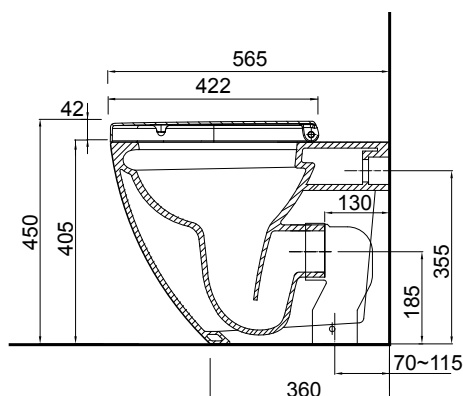

Rest

vcbc

DESCRIPTION

Rest Rimless Wall-Faced Toilet Suite with In-Wall Cistern

PRODUCT CODE

REST-140

FEATURES

- Dimensions - W365 x H450 x D565 mm
- Toilet suite includes soft close seat and lid, in-wall cistern and dual-flush plate. Floor-fix screw and elbow also included.
- Space saving. Easy clean rimless design.
- Vitreous china with glazed box rim and trap.
- Removable soft close seat with stainless steel hinges.
- Pair with our round or rectangle flush plates, available in White, Chrome High Gloss, Chrome Matt, or Black.
- In-wall cistern comes with adjustable flush valve.
- 6/3 litre flush distribution. 3 Star WELS rating.
- P-Trap pan.

TECHNICAL DRAWINGS

Top

Side Section

Back

NOTES

Drawing indicates the technical measurement only and is not a reflection of how the product will look. Sizes nominal only. Drawings in millimeters, not to scale. August 2019.

In-Wall Cistern

vcbc

DESCRIPTION

In-Wall Cistern

PRODUCT CODE

3D1.1005

FEATURES

- Dimensions - W480 x H735 x D78 mm
- In-wall cistern for floor-standing toilets.
- Comes with adjustable dual flush valve, fit into 90mm walls.
- Pair with our round or rectangle flush plates, available in White, Chrome High Gloss, Chrome Matt, or Black (sold separately).
- 4 Star WELS rating.

vcbc

DESCRIPTION

Round Flush Plates, White Gloss/Chrome Gloss, Chrome Gloss, Chrome Matte/Chrome Gloss, Black/Chrome Gloss.

PRODUCT CODE

3D1.1106, 3D1.1010,
3D1.1008, K5130-23.

FEATURES

- Dimensions - W236 x H152 x D8 mm
- Round flush plates for in-wall cisterns
- All finishes have Chrome Gloss Button Trim