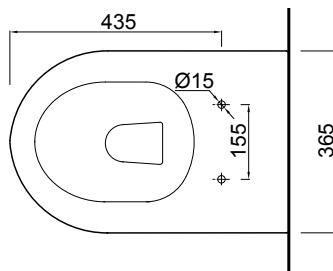

Rest

vcbc

DESCRIPTION

Rest Rimless Wall-Faced Toilet Suite with In-Wall Cistern

PRODUCT CODE

REST-140

FEATURES

- Dimensions - W365 x H450 x D565 mm
- Toilet suite includes soft close seat and lid, in-wall cistern and dual-flush plate. Floor-fix screw and elbow also included.
- Space saving. Easy clean rimless design.
- Vitreous china with glazed box rim and trap.
- Removable soft close seat with stainless steel hinges.
- Pair with our round or rectangle flush plates, available in White, Chrome High Gloss, Chrome Matt, or Black.
- In-wall cistern comes with adjustable flush valve.
- 6/3 litre flush distribution. 3 Star WELS rating.
- P-Trap pan.

TECHNICAL DRAWINGS

Top

Side Section

Back

NOTES

Drawing indicates the technical measurement only and is not a reflection of how the product will look. Sizes nominal only. Drawings in millimeters, not to scale. August 2019.

In-Wall Cistern

vcbc

DESCRIPTION

In-Wall Cistern

PRODUCT CODE

3D1.1005

FEATURES

- Dimensions - W480 x H735 x D78 mm
- In-wall cistern for floor-standing toilets.
- Comes with adjustable dual flush valve, fit into 90mm walls.
- Pair with our round or rectangle flush plates, available in White, Chrome High Gloss, Chrome Matt, or Black (sold separately).
- 4 Star WELS rating.

vcbc

DESCRIPTION

Round Flush Plates, White Gloss/Chrome Gloss, Chrome Gloss, Chrome Matte/Chrome Gloss, Black/Chrome Gloss.

PRODUCT CODE

3D1.1106, 3D1.1010,
3D1.1008, K5130-23.

FEATURES

- Dimensions - W236 x H152 x D8 mm
- Round flush plates for in-wall cisterns
- All finishes have Chrome Gloss Button Trim