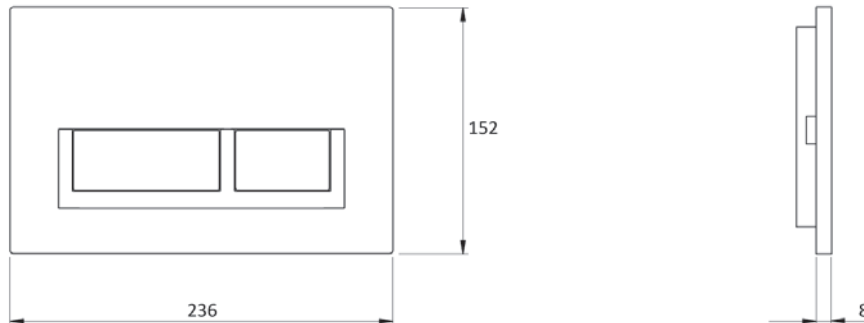

NOTES

*Additional cost. Drawing indicates the technical measurement only and is not a reflection of how the product will look. Sizes nominal only. Drawings in millimeters, not to scale. August 2023.