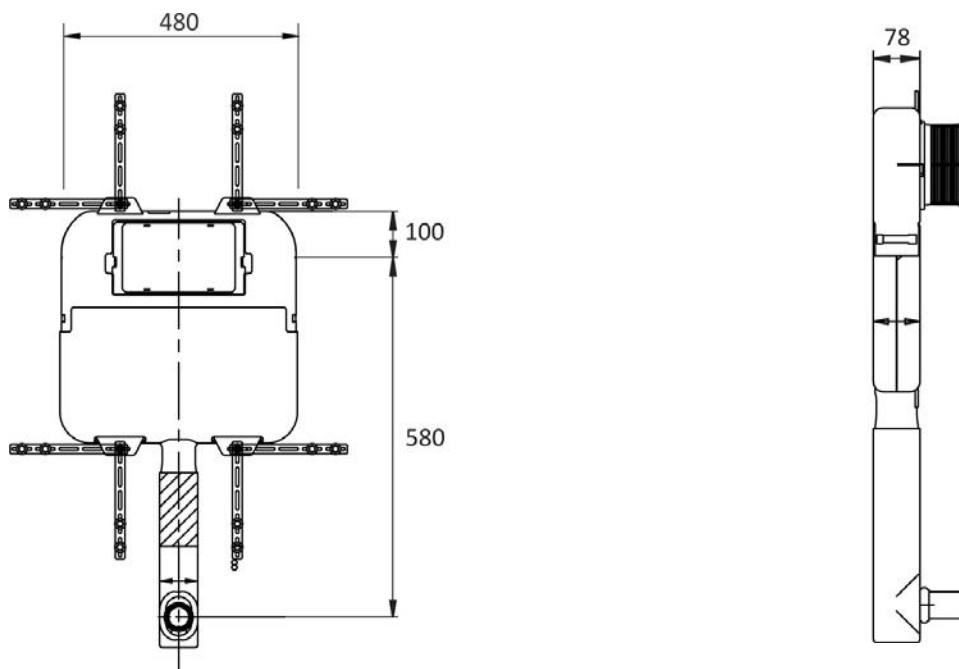

NOTES

Drawing indicates the technical measurement only and is not a reflection of how the product will look. Sizes nominal only. Drawings in millimeters, not to scale. August 2019.