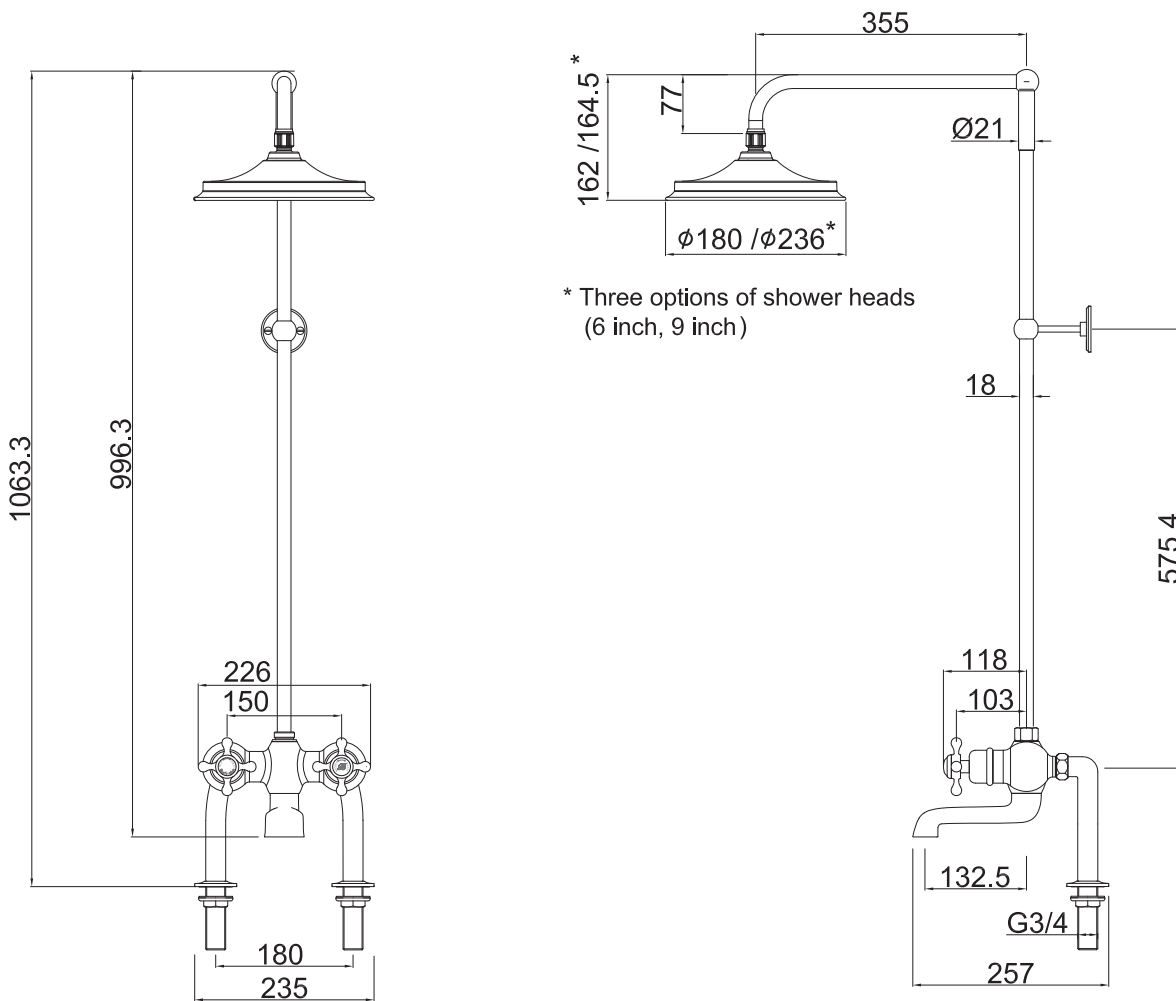

## FEATURES

- Dimensions - W235 x H1063.3 x D355 (Excludes shower rose) mm
- Thermostatic two outlet twin control bath mixer valve with independent flow diverter and temperature controls.
- 1 Star WELS rating.
- Traditional brass body and Claremont handles, with white indices.
- Brass bath spout with swivel function available.
- Deck mounted 18mm diameter vertical brass shower riser 355mm.
- Adjustable swivel shower arm (\*Choose 6" or 9" Airbust Shower head).

## TECHNICAL DRAWINGS

\* Three options of shower heads  
(6 inch, 9 inch)

\*This dimension is recommended dimension without cutting the riser.  
The installer should make the final decision depending on the onsite situation.