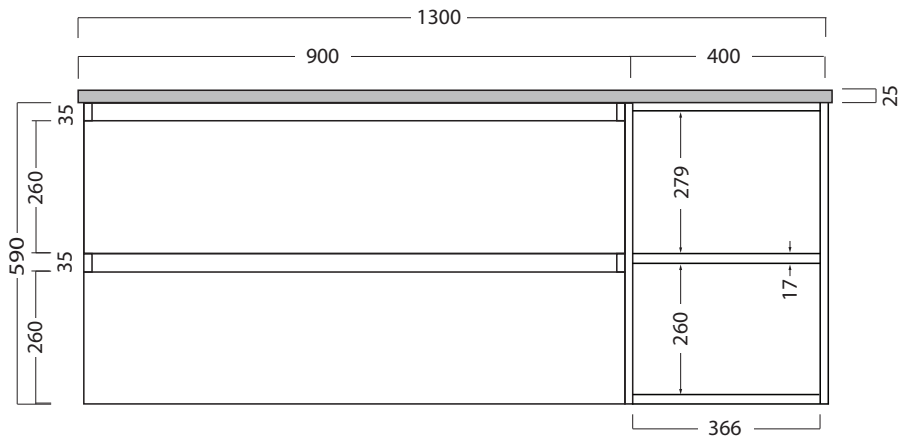

TABLO PLUS /

Michel César

DESCRIPTION

Tablo Plus 1300 Wall Hung Vanity - 2 Drawers, (Left or Right Hand) Open Shelf

PRODUCT CODE

TB1300D2MSWH(T)

TECHNICAL DRAWINGS

Front

Top Section of Drawer