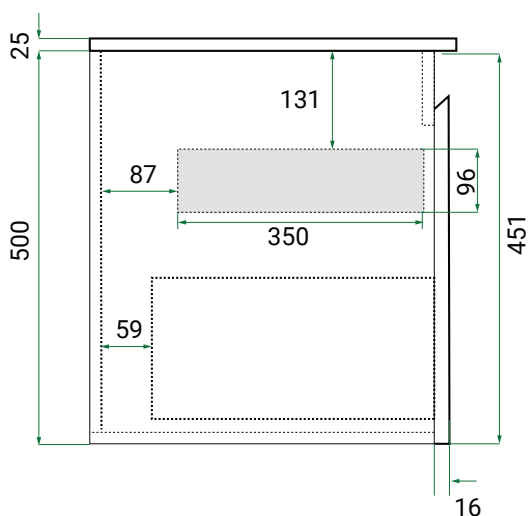

CONCEALED DRAWER /

Michel César

DESCRIPTION

Concealed Drawer (Additional Cost)

PRODUCT CODE

INDRAWWH350 / INDRAWDG350

Dimensions W 610 - 1210 x H 93 x D 350 (mm)

Finish White or Grey Melamine

Features

- 1 Concealed Drawer with Soft Close
- White Melamine Finish
- Maximise storage
- Compatible with Tablo & Moode 1 Drawer & 2 Drawer Side-By-Side configurations (additional cost).

TECHNICAL DRAWINGS

Side View

NOTES

*Additional Cost. Accessories not included. Drawing indicates the technical measurement only and is not a reflection of how the product will look. Sizes are nominal only. All drawings in millimeters. Drawings not to scale. Dec 2025.