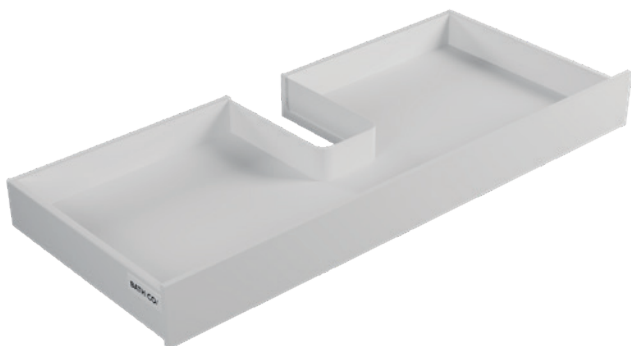

CONCEALED DRAWER /

Michel César

DESCRIPTION

Concealed Drawer (Additional Cost)

PRODUCT CODE

INDRAWWH350 / INDRAWDG350

Dimensions W 610 - 1210 x H 93 x D 350 (mm)

Finish White or Grey Melamine

Features

- 1 Concealed Drawer with Soft Close
- White Melamine Finish
- Maximise storage
- Compatible with Tablo & Moode 1 Drawer & 2 Drawer Side-By-Side configurations (additional cost).

TECHNICAL DRAWINGS