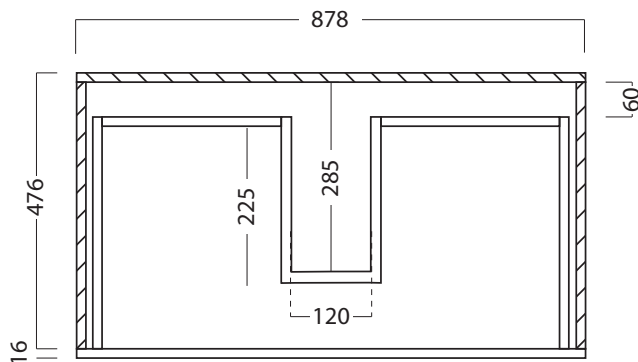

DESCRIPTION

Tablo 900 Wall Hung Vanity - 2 Drawers, Top/Bottom, White / Timber Veneer

PRODUCT CODE

TB90D2 / TB90D2TA

FEATURES

- Dimensions - W 900 x H 615 x D 500mm
- Available painted White (Gloss), in Timber Veneer,* or Custom Colour paint.**
- The paint used on our products is polyurethane or UV based.
- Timber veneer finishes are 100% natural, so each has variations in grain and colour. All come stained and sealed with a protective UV finish.
- Kordura tops** are a standard (25mm) thickness.
- Soft-close drawers. NZ-made cabinetry.
- Pair with our one of our Undermount, Semi-Recessed or Counter Top basins.

TABLO /

Michel César

DESCRIPTION

Tablo 900 Wall Hung Vanity - 2 Drawers, Top/Bottom, White / Timber Veneer

PRODUCT CODE

TB90D2 / TB90D2TA

TECHNICAL DRAWINGS

Top

Standard (S) - 25mm

Front

Side Section

Top Section of Drawer

NOTES

Drawing indicates the technical measurement only and is not a reflection of how the unit will look. Sizes are nominal only. All drawings in millimeters. Drawings not to scale.