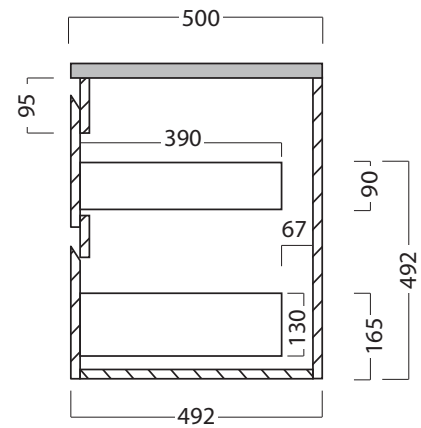

DESCRIPTION

Tablo 900 Wall Hung Vanity - 2 Drawers, Top/Bottom, White / Timber Veneer

PRODUCT CODE

TB90D2 / TB90D2TA

FEATURES

- Dimensions - W 900 x H 615 x D 500mm
- Available painted White (Gloss), in Timber Veneer,* or Custom Colour paint.**
- The paint used on our products is polyurethane or UV based.
- Timber veneer finishes are 100% natural, so each has variations in grain and colour. All come stained and sealed with a protective UV finish.
- Kordura tops** are a standard (25mm) thickness.
- Soft-close drawers. NZ-made cabinetry.
- Pair with our one of our Undermount, Semi-Recessed or Counter Top basins.

TABLO /

Michel César

DESCRIPTION

Tablo 900 Wall Hung Vanity - 2 Drawers, Top/Bottom, White / Timber Veneer

PRODUCT CODE

TB90D2 / TB90D2TA

TECHNICAL DRAWINGS

Top

Standard (S) - 25mm

Front

Side Section

Top Section of Drawer

NOTES

Drawing indicates the technical measurement only and is not a reflection of how the unit will look. Sizes are nominal only. All drawings in millimeters. Drawings not to scale.