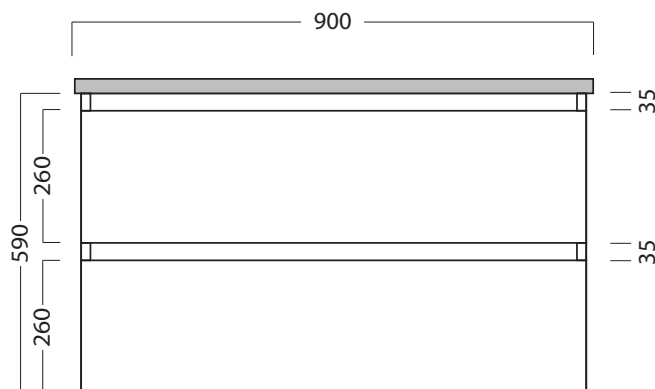

DESCRIPTION

Tablo 900 Wall Hung Vanity - 2 Drawers, Top/Bottom, White / Timber Veneer

PRODUCT CODE

TB90D2 / TB90D2TA

FEATURES

- Dimensions - W 900 x H 615 x D 500mm
- Available painted White (Gloss), in Timber Veneer,* or Custom Colour paint.**
- The paint used on our products is polyurethane or UV based.
- Timber veneer finishes are 100% natural, so each has variations in grain and colour. All come stained and sealed with a protective UV finish.
- Kordura tops** are a standard (25mm) thickness.
- Soft-close drawers. NZ-made cabinetry.
- Pair with our one of our Undermount, Semi-Recessed or Counter Top basins.

TABLO /

Michel César

DESCRIPTION

Tablo 900 Wall Hung Vanity - 2 Drawers, Top/Bottom, White / Timber Veneer

PRODUCT CODE

TB90D2 / TB90D2TA

TECHNICAL DRAWINGS

Top

Standard (S) - 25mm

Front

Side Section

Top Section of Drawer

NOTES

Drawing indicates the technical measurement only and is not a reflection of how the unit will look. Sizes are nominal only. All drawings in millimeters. Drawings not to scale.