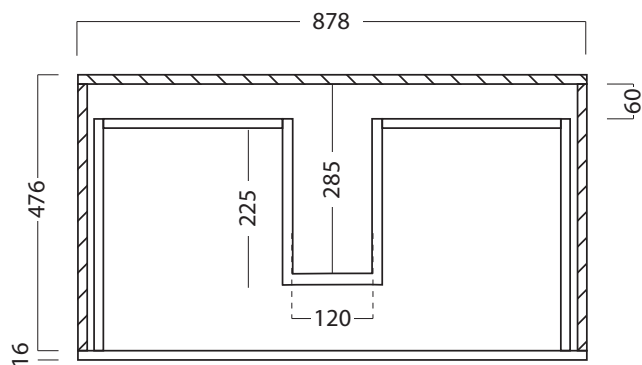

## TECHNICAL DRAWINGS

Top

Standard (S)- 25mm

Front

Side Section

Top Section of Drawer

## NOTES

Drawing indicates the technical measurement only and is not a reflection of how the unit will look. Sizes are nominal only. All drawings in millimeters. Drawings not to scale.