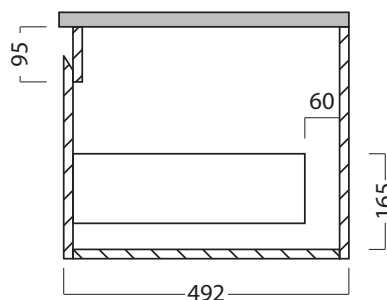

## TECHNICAL DRAWINGS

Top

Standard (S)- 25mm

Front

Side Section

Top Section of Drawer

## NOTES

Drawing indicates the technical measurement only and is not a reflection of how the unit will look. Sizes are nominal only. All drawings in millimeters. Drawings not to scale.