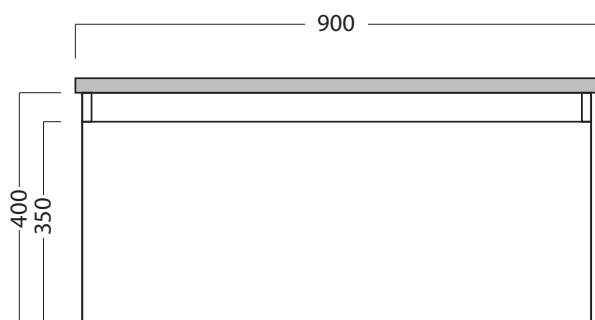

## TECHNICAL DRAWINGS

Top

Standard (S)- 25mm

Front

Side Section

Top Section of Drawer