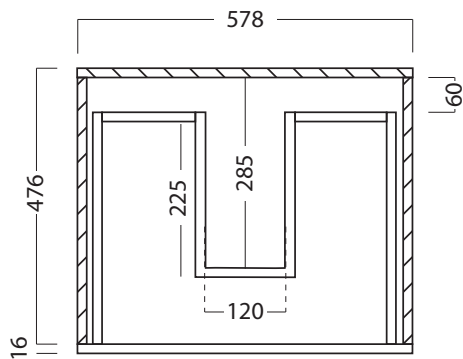

DESCRIPTION

Tablo 600 Wall Hung Vanity - 2 Drawers, Top/Bottom, White / Timber Veneer

PRODUCT CODE

TB60D2 / TB60D2TA

FEATURES

- Dimensions W 600 x H 615 x D 500 mm
- Available painted White (Gloss), in Timber Veneer,* or Custom Colour paint.**
- The paint used on our products is polyurethane or UV based.
- Timber veneer finishes are 100% natural, so each has variations in grain and colour. All come stained and sealed with a protective UV finish.
- Kordura tops** are a standard (25mm) thickness.
- Soft-close drawers. NZ-made cabinetry.
- Pair with our one of our Undermount, Semi-Recessed or Counter Top basins.

DESCRIPTION

Tablo 600 Wall Hung Vanity - 2 Drawers, Top/Bottom, White / Timber Veneer

PRODUCT CODE

TB60D2 / TB60D2TA

TECHNICAL DRAWINGS

Top

 Standard (S)- 25mm

Front

Side Section

Top Section of Drawer

NOTES

Drawing indicates the technical measurement only and is not a reflection of how the unit will look. Sizes are nominal only. All drawings in millimeters. Drawings not to scale.