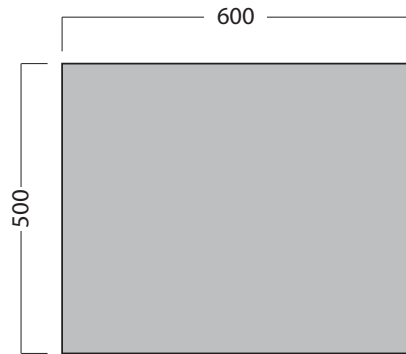

DESCRIPTION

Tablo 600 Wall Hung Vanity - 2 Drawers, Top/Bottom, White / Timber Veneer

PRODUCT CODE

TB60D2 / TB60D2TA

FEATURES

- Dimensions W 600 x H 615 x D 500 mm
- Available painted White (Gloss), in Timber Veneer,* or Custom Colour paint.**
- The paint used on our products is polyurethane or UV based.
- Timber veneer finishes are 100% natural, so each has variations in grain and colour. All come stained and sealed with a protective UV finish.
- Kordura tops** are a standard (25mm) thickness.
- Soft-close drawers. NZ-made cabinetry.
- Pair with our one of our Undermount, Semi-Recessed or Counter Top basins.

DESCRIPTION

Tablo 600 Wall Hung Vanity - 2 Drawers, Top/Bottom, White / Timber Veneer

PRODUCT CODE

TB60D2 / TB60D2TA

TECHNICAL DRAWINGS

Top

 Standard (S)- 25mm

Front

Side Section

Top Section of Drawer

NOTES

Drawing indicates the technical measurement only and is not a reflection of how the unit will look. Sizes are nominal only. All drawings in millimeters. Drawings not to scale.