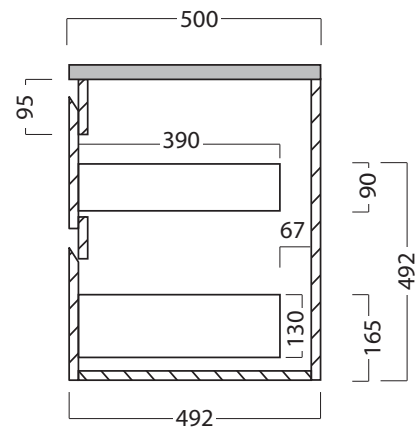

DESCRIPTION

Tablo 600 Wall Hung Vanity - 2 Drawers, Top/Bottom, White / Timber Veneer

PRODUCT CODE

TB60D2 / TB60D2TA

FEATURES

- Dimensions W 600 x H 615 x D 500 mm
- Available painted White (Gloss), in Timber Veneer,* or Custom Colour paint.**
- The paint used on our products is polyurethane or UV based.
- Timber veneer finishes are 100% natural, so each has variations in grain and colour. All come stained and sealed with a protective UV finish.
- Kordura tops** are a standard (25mm) thickness.
- Soft-close drawers. NZ-made cabinetry.
- Pair with our one of our Undermount, Semi-Recessed or Counter Top basins.

DESCRIPTION

Tablo 600 Wall Hung Vanity - 2 Drawers, Top/Bottom, White / Timber Veneer

PRODUCT CODE

TB60D2 / TB60D2TA

TECHNICAL DRAWINGS

Top

 Standard (S)- 25mm

Front

Side Section

Top Section of Drawer

NOTES

Drawing indicates the technical measurement only and is not a reflection of how the unit will look. Sizes are nominal only. All drawings in millimeters. Drawings not to scale.