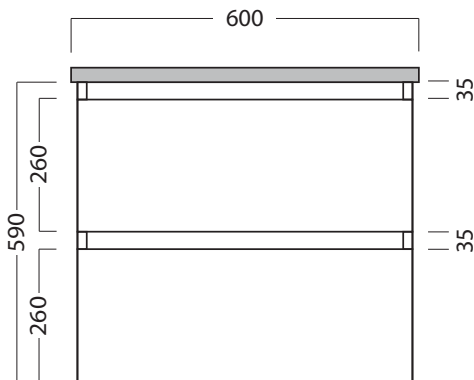

DESCRIPTION

Tablo 600 Wall Hung Vanity - 2 Drawers, Top/Bottom, White / Timber Veneer

PRODUCT CODE

TB60D2 / TB60D2TA

FEATURES

- Dimensions W 600 x H 615 x D 500 mm
- Available painted White (Gloss), in Timber Veneer,* or Custom Colour paint.**
- The paint used on our products is polyurethane or UV based.
- Timber veneer finishes are 100% natural, so each has variations in grain and colour. All come stained and sealed with a protective UV finish.
- Kordura tops** are a standard (25mm) thickness.
- Soft-close drawers. NZ-made cabinetry.
- Pair with our one of our Undermount, Semi-Recessed or Counter Top basins.

DESCRIPTION

Tablo 600 Wall Hung Vanity - 2 Drawers, Top/Bottom, White / Timber Veneer

PRODUCT CODE

TB60D2 / TB60D2TA

TECHNICAL DRAWINGS

Top

 Standard (S)- 25mm

Front

Side Section

Top Section of Drawer

NOTES

Drawing indicates the technical measurement only and is not a reflection of how the unit will look. Sizes are nominal only. All drawings in millimeters. Drawings not to scale.