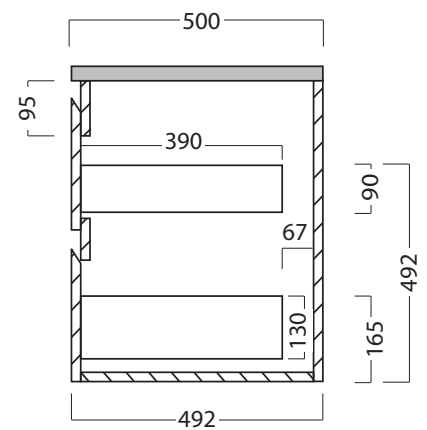

## TECHNICAL DRAWINGS

Top

 Standard (S) - 25mm

Front

Side Section

Top Section of Drawer

## NOTES

Drawing indicates the technical measurement only and is not a reflection of how the unit will look. Sizes are nominal only. All drawings in millimeters. Drawings not to scale.