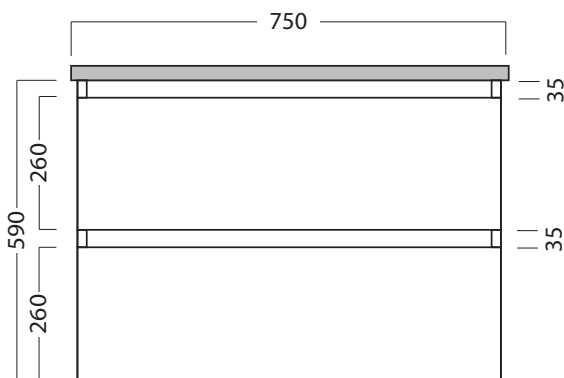

## FEATURES

- Dimensions - W 750 x H 615 x D 500mm
- Available painted White (Gloss), in Timber Veneer,\* or Custom Colour paint.\*\*
- The paint used on our products is polyurethane or UV based.
- Timber veneer finishes are 100% natural, so each has variations in grain and colour. All come stained and sealed with a protective UV finish.
- Kordura tops\*\* are a standard (25mm) thickness.
- Soft-close drawers. NZ-made cabinetry.
- Pair with our one of our Undermount, Semi-Recessed or Counter Top basins.

## TECHNICAL DRAWINGS

Top

 Standard (S) - 25mm

Front

Side Section

Top Section of Drawer

## NOTES

Drawing indicates the technical measurement only and is not a reflection of how the unit will look. Sizes are nominal only. All drawings in millimeters. Drawings not to scale.