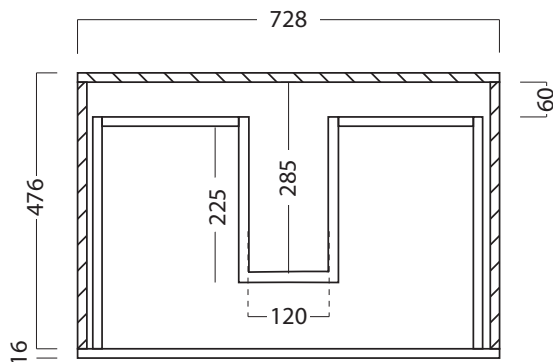

## TECHNICAL DRAWINGS

Top

 Standard (S) - 25mm

Front

Side Section

Top Section of Drawer

## NOTES

Drawing indicates the technical measurement only and is not a reflection of how the unit will look. Sizes are nominal only. All drawings in millimeters. Drawings not to scale.