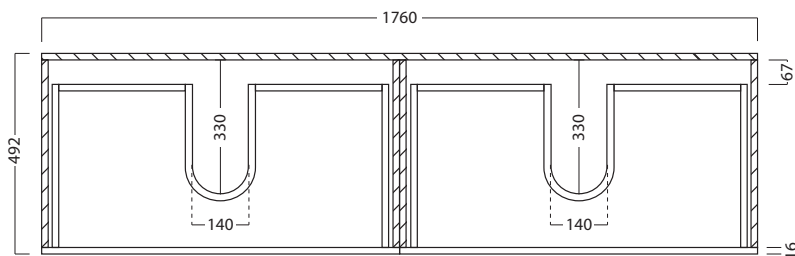

DESCRIPTION

Tablo 1800 Wall Hung Vanity - 4 Drawers, Double Bowl, White / Timber Veneer

PRODUCT CODE

TB180D4DB / TB180D4DBTA

FEATURES

- Dimensions - W 1780 x H 615 x D 500mm
- Available painted White (Gloss), in Timber Veneer,* or Custom Colour paint.**
- The paint used on our products is polyurethane or UV based.
- Timber veneer finishes are 100% natural, so each has variations in grain and colour. All come stained and sealed with a protective UV finish.
- Kordura tops** are a standard (25mm) thickness.
- Soft-close drawers. NZ-made cabinetry.
- Pair with our one of our Undermount, Semi-Recessed or Counter Top basins.

DESCRIPTION

Tablo 1800 Wall Hung Vanity - 4 Drawers, Double Bowl, White / Timber Veneer

PRODUCT CODE

TB180D4DB / TB180D4DBTA

TECHNICAL DRAWINGS

Top

Front

Side Section

Top Section of Drawer

NOTES

Drawing indicates the technical measurement only and is not a reflection of how the unit will look. Sizes are nominal only. All drawings in millimeters. Drawings not to scale.