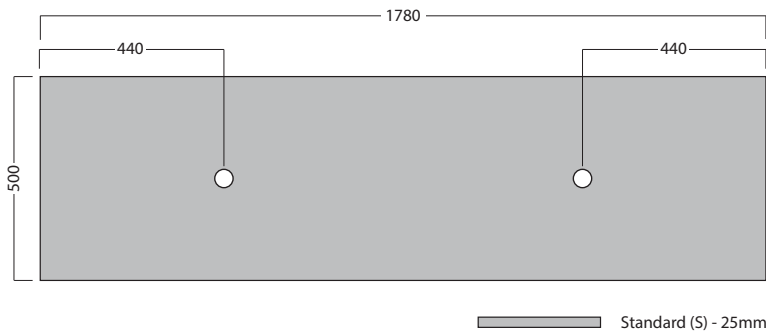

DESCRIPTION

Tablo 1800 Wall Hung Vanity - 4 Drawers, Double Bowl, White / Timber Veneer

PRODUCT CODE

TB180D4DB / TB180D4DBTA

FEATURES

- Dimensions - W 1780 x H 615 x D 500mm
- Available painted White (Gloss), in Timber Veneer,* or Custom Colour paint.**
- The paint used on our products is polyurethane or UV based.
- Timber veneer finishes are 100% natural, so each has variations in grain and colour. All come stained and sealed with a protective UV finish.
- Kordura tops** are a standard (25mm) thickness.
- Soft-close drawers. NZ-made cabinetry.
- Pair with our one of our Undermount, Semi-Recessed or Counter Top basins.

DESCRIPTION

Tablo 1800 Wall Hung Vanity - 4 Drawers, Double Bowl, White / Timber Veneer

PRODUCT CODE

TB180D4DB / TB180D4DBTA

TECHNICAL DRAWINGS

Top

Front

Side Section

Top Section of Drawer

NOTES

Drawing indicates the technical measurement only and is not a reflection of how the unit will look. Sizes are nominal only. All drawings in millimeters. Drawings not to scale.