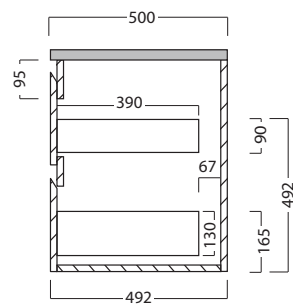

DESCRIPTION

Tablo 1800 Wall Hung Vanity - 4 Drawers, Double Bowl, White / Timber Veneer

PRODUCT CODE

TB180D4DB / TB180D4DBTA

FEATURES

- Dimensions - W 1780 x H 615 x D 500mm
- Available painted White (Gloss), in Timber Veneer,* or Custom Colour paint.**
- The paint used on our products is polyurethane or UV based.
- Timber veneer finishes are 100% natural, so each has variations in grain and colour. All come stained and sealed with a protective UV finish.
- Kordura tops** are a standard (25mm) thickness.
- Soft-close drawers. NZ-made cabinetry.
- Pair with our one of our Undermount, Semi-Recessed or Counter Top basins.

DESCRIPTION

Tablo 1800 Wall Hung Vanity - 4 Drawers, Double Bowl, White / Timber Veneer

PRODUCT CODE

TB180D4DB / TB180D4DBTA

TECHNICAL DRAWINGS

Top

Front

Side Section

Top Section of Drawer

NOTES

Drawing indicates the technical measurement only and is not a reflection of how the unit will look. Sizes are nominal only. All drawings in millimeters. Drawings not to scale.