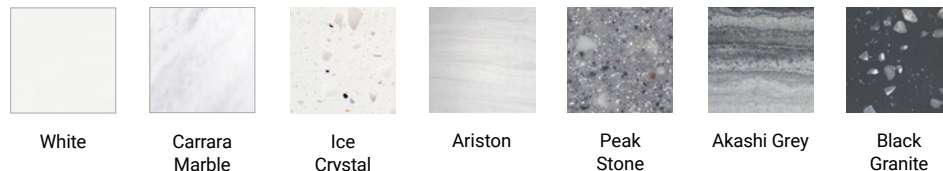

DESCRIPTION

Tablo 1800 Wall Hung Vanity - 4 Drawers, Double Bowl, White / Timber Veneer

PRODUCT CODE

TB180D4DB / TB180D4DBTA

FEATURES

- Dimensions - W 1780 x H 615 x D 500mm
- Available painted White (Gloss), in Timber Veneer,* or Custom Colour paint.**
- The paint used on our products is polyurethane or UV based.
- Timber veneer finishes are 100% natural, so each has variations in grain and colour. All come stained and sealed with a protective UV finish.
- Kordura tops** are a standard (25mm) thickness.
- Soft-close drawers. NZ-made cabinetry.
- Pair with our one of our Undermount, Semi-Recessed or Counter Top basins.

PAINT / TIMBER VENEER* FINISHES

KORDURA TOP FINISHES**

TECHNICAL DRAWINGS

See reverse.

NOTES

• *Non-stock item. • **Additional cost** applies for Custom paint colour • 50/50 Custom paint colour/Timber Veneer only available on 1500 + 1800 vanities (side-by-side). For basin options refer to the Michel César catalogue • Inset and Glory Undermount basins not available with 600 Vanities • 1500 + 1800mm vanities with single bowls must be offset left or right.