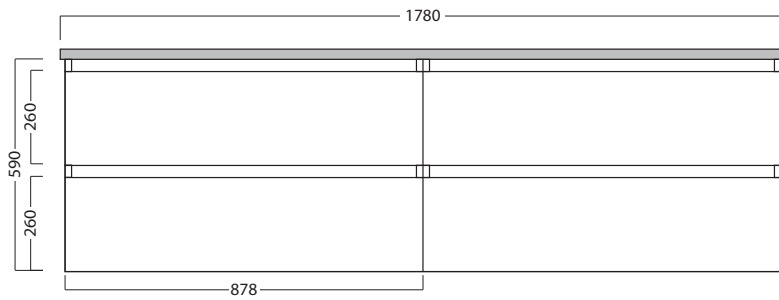

DESCRIPTION

Tablo 1800 Wall Hung Vanity - 4 Drawers, Double Bowl, White / Timber Veneer

PRODUCT CODE

TB180D4DB / TB180D4DBTA

FEATURES

- Dimensions - W 1780 x H 615 x D 500mm
- Available painted White (Gloss), in Timber Veneer,* or Custom Colour paint.**
- The paint used on our products is polyurethane or UV based.
- Timber veneer finishes are 100% natural, so each has variations in grain and colour. All come stained and sealed with a protective UV finish.
- Kordura tops** are a standard (25mm) thickness.
- Soft-close drawers. NZ-made cabinetry.
- Pair with our one of our Undermount, Semi-Recessed or Counter Top basins.

DESCRIPTION

Tablo 1800 Wall Hung Vanity - 4 Drawers, Double Bowl, White / Timber Veneer

PRODUCT CODE

TB180D4DB / TB180D4DBTA

TECHNICAL DRAWINGS

Top

Front

Side Section

Top Section of Drawer

NOTES

Drawing indicates the technical measurement only and is not a reflection of how the unit will look. Sizes are nominal only. All drawings in millimeters. Drawings not to scale.