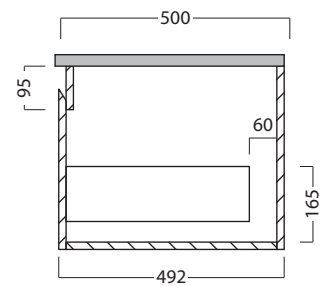

## FEATURES

- Dimensions - W 1780 x H 500 x D 500mm
- Available painted White (Gloss), in Timber Veneer,\* or Custom Colour paint.\*\*
- The paint used on our products is polyurethane or UV based.
- Timber veneer finishes are 100% natural, so each has variations in grain and colour. All come stained and sealed with a protective UV finish.
- Kordura tops\*\* are a standard (25mm) thickness.
- Soft-close drawers. NZ-made cabinetry.
- Pair with our one of our Undermount, Semi-Recessed or Counter Top basins.

## TECHNICAL DRAWINGS

Top

Front

Side Section

Top Section of Drawer

## NOTES

Drawing indicates the technical measurement only and is not a reflection of how the unit will look. Sizes are nominal only. All drawings in millimeters. Drawings not to scale.