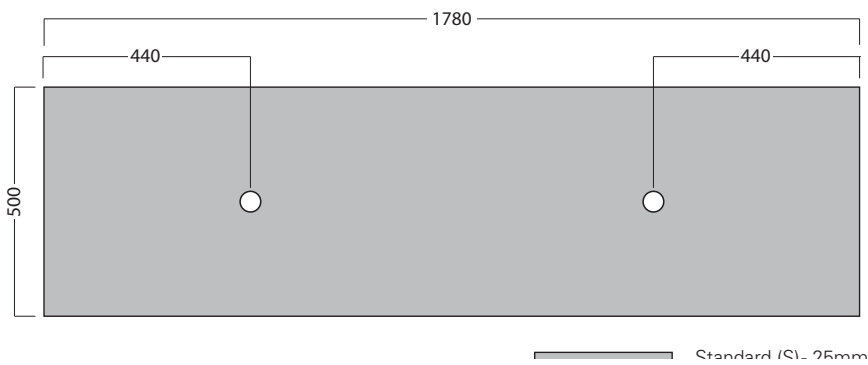

DESCRIPTION

Tablo 1800 Wall Hung Vanity - 2 Drawers, Side/Side, Double Bowl, White / Timber Veneer

PRODUCT CODE

TB180D2DB / TB180D2DBTA

TECHNICAL DRAWINGS

Top

Front